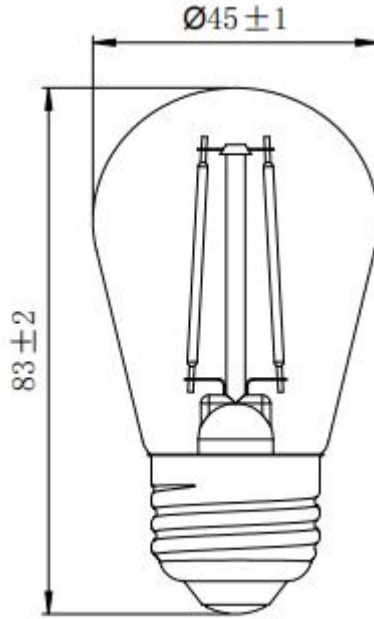

LED S14 Filament Bulbs

LED S14 Filament Bulbs

- Dimmable

Dimmable

glass

Specifications

StockCode	Voltage	replaces W	Lumens	CCT	CRI	Lens	Lamp Base	Size(mm)	Lifespan	Case Qty	Case Dimension
PLT-13269	120V	25W	300LM	2400K	90	Clear	E26	1.77*3.27	15000H	50	274×272×210mm
PLT-13270	120V	25W	300LM	2700K	90	Clear	E26	1.77*3.27	15000H	50	274×272×210mm