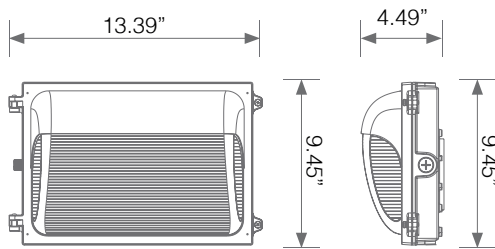

LED WALL PACK

Model No.ESWP-120W1033cws

LED **ESWP-120W1033cws** provides 3 color temperatures and 4 wattage selections, over 100 degree angle creates a wide light distribution, ensuring a convenient application of bright clear light. This LED slim wall pack can withstand all weather conditions, while reducing your 80% electricity consumption - a must-have for commercial lighting buildings and outdoor areas. Enjoy additional features such as: 0-10V Dimming, Wet Rated, IP65 Protection, and Photocell.

Electrical Specifications

Input Power	Equivalency	Lumen Output(3000K)	Lumen Output(4000K)	Lumen Output(5000K)	CCT	Estimated Yearly Cost
30 W	150W	3810LM	4080LM	3960LM	3000/4000/5000K	\$3.61
60 W	175W	7620LM	8160LM	7920LM	3000/4000/5000K	\$7.22
90 W	320W	11430LM	12240LM	11880LM	3000/4000/5000K	\$10.84
120 W	400W	15321LM	16353LM	15945LM	3000/4000/5000K	\$14.45

Input Voltage	Luminous Efficacy	Beam Angle	CRI	Input Current	Power Factor	Lamp Lifespan
120-277 V	133-140 lm/W	100°	70	1.1 A	0.9	50,000 Hrs.

Mechanical Specifications

Rating	Operational Temperature	Inner Box QTY.	Master Box QTY.	Dimensions(in.)	UPC Code
Wet Rated	-40°F - 113°F	N/A	1 qty.	13.39"(W) x 4.49"(D) x 9.45"(H)	811174037965

Product Dimensions

Product Photometric Data