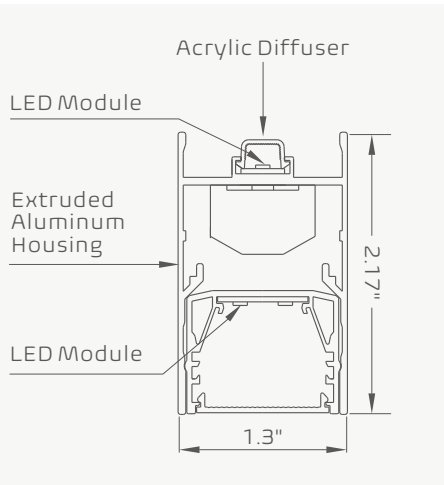

Combining superior esthetics, quality performance and unparalleled versatility, VERSA SLIM offers new opportunities to capture the beauty and benefits of true lighting.

- 90+ CRI
- Wattage selectable 50%/75%/100%
- CCT adjustable 3000K/ 3500K/ 4000K
- Suspended, surface and wall mounted
- 25%up/75%down and 100% down lighting distributions options by DIP Switch
- Seamless continuous runs
- Custom pattern with optional joiners
- Available in diffuser, louver and convex
- 2ft, 4ft and 8ft lengths, up to 1200lm/ft