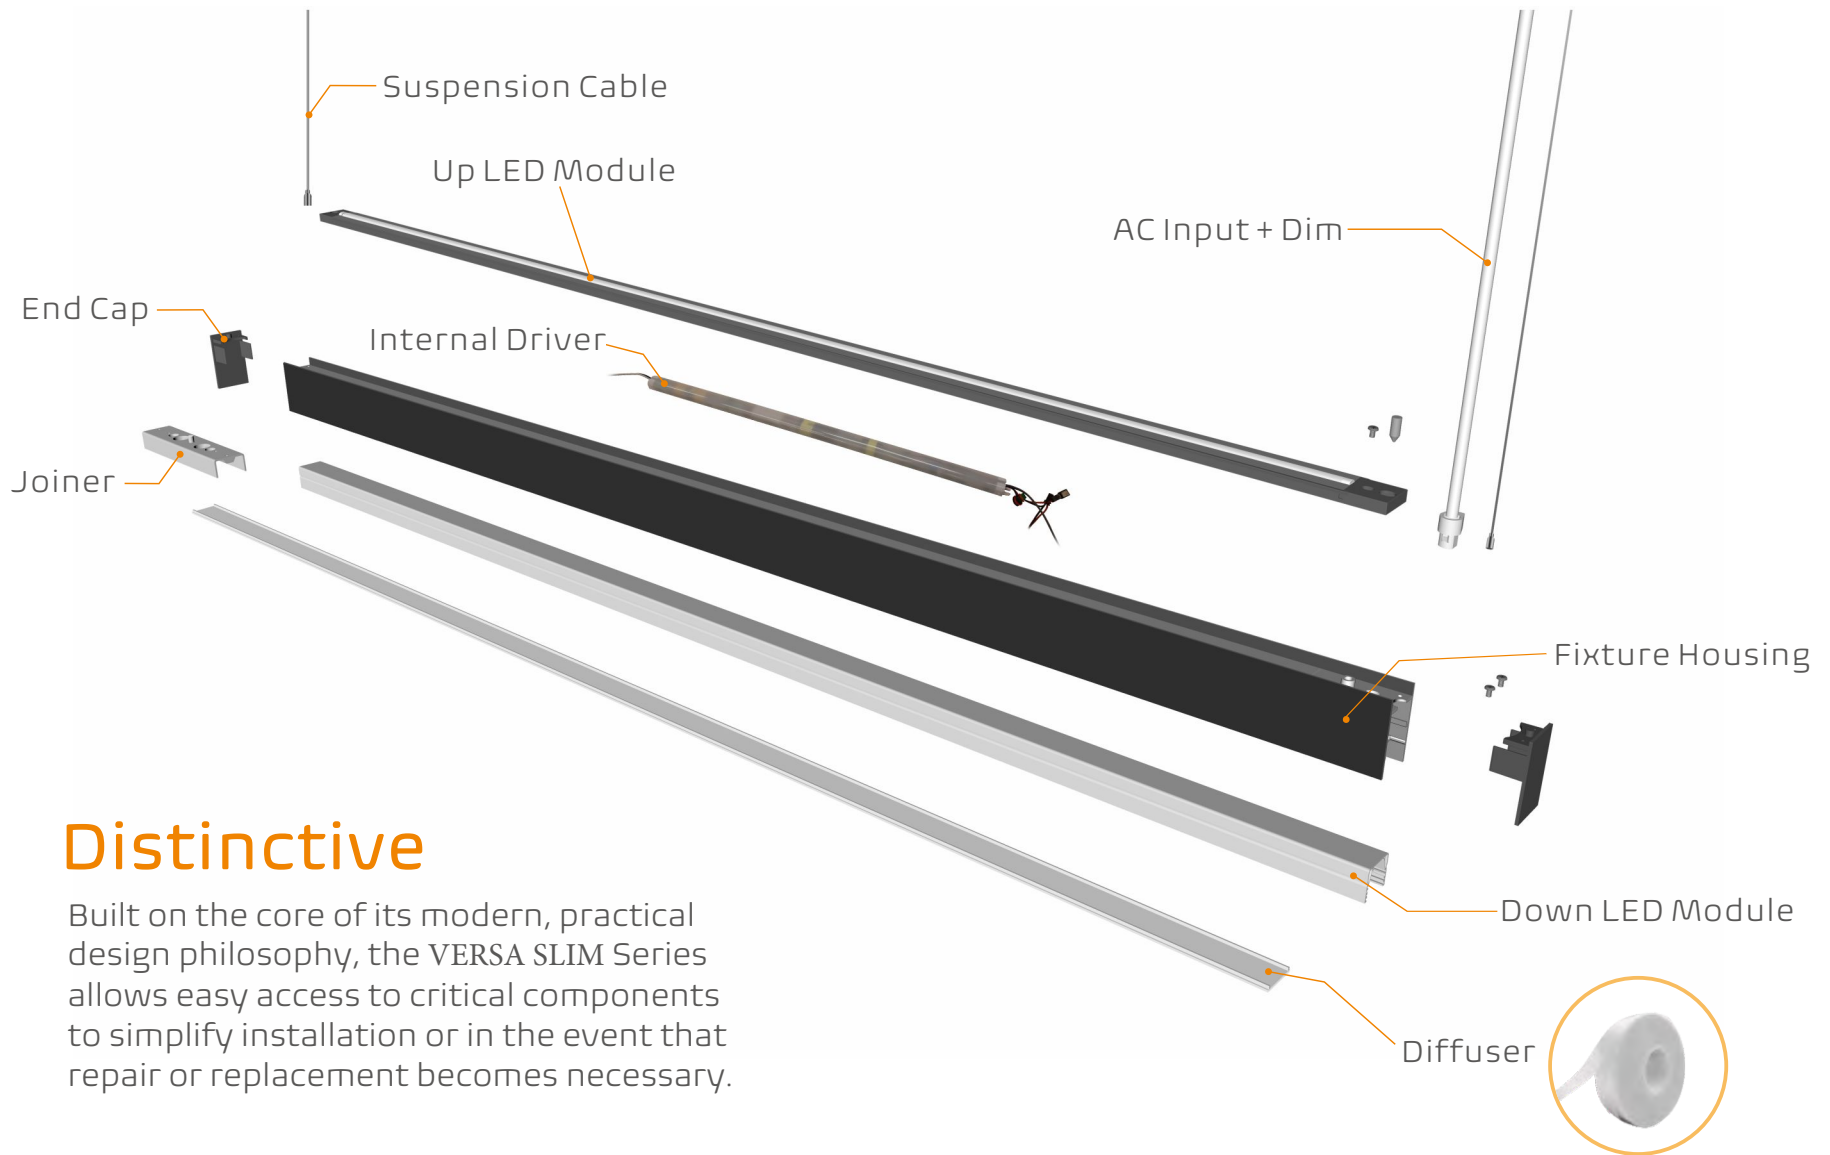

**Available via Special Order. Call 1-800-624-4488.*

Powerful

The VERSA SLIM Series can provide smooth direct or indirect lighting distribution , allowing for wider spacing between fixtures and better ceiling light uniformity.

*Adjust direct or direct & indirect by DIP Switch

Versatile

Unleash lighting design flexibility with VERSA SLIM with different shapes and patterns, it adds fun factor into each room. These creations will let you suggest rhythm, communicate meaning and showcase element of life.

Application Data

	ZE4-ID40R
Average Illumination	32 fc
Consumption(w/ft ²)	0.39w/ft ²

- ※ Product shown above
- 4000K
- Internal driver
- Diffuser

Distinctive

Built on the core of its modern, practical design philosophy, the VERSA SLIM Series allows easy access to critical components to simplify installation or in the event that repair or replacement becomes necessary.

Simple And Clean

Each Power Feed

- 120VAC: connections up to 40ft.
- 277VAC: connections up to 100ft.

42' Continuous Roll-out lens*

Create clean, seamless runs that are quicker to install with this quality press-in acrylic lens that will not crinkle or bow.