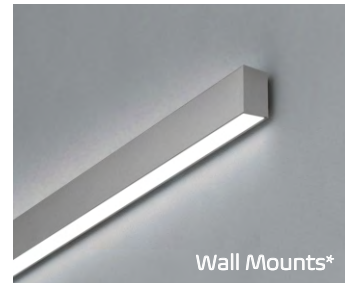

Combining superior esthetics, quality performance and unparalleled versatility, VERSA SLIM offers new opportunities to capture the beauty and benefits of true lighting.

- 90+ CRI
- Wattage selectable 50%/75%/100%
- CCT adjustable 3000K/ 3500K/ 4000K
- Suspended, surface and wall mounted
- 25%up/75%down and 100% down lighting distributions options by DIP Switch
- Seamless continuous runs
- Custom pattern with optional joiners
- Available in diffuser, louver and convex
- 2ft, 4ft and 8ft lengths, up to 1200lm/ft

Simple And Clean

Each Power Feed

- 120VAC: connections up to 40ft.
- 277VAC: connections up to 100ft.

42' Continuous Roll-out lens*

Create clean, seamless runs that are quicker to install with this quality press-in acrylic lens that will not crinkle or bow.

*Available via Special Order. Call 1-800-624-4488.

Mounting Options

**Available via Special Order. Call 1-800-624-4488.*

SURFACE - HIGHLIGHT YOUR SPACE*

It enables designers to mount the luminaire on the ceilings to enhance architectural styling which is attractive and easy to install with simplescrews or threaded studs which pass through the housing to fasten the luminaire in place. Ideal for locations with low ceilings.