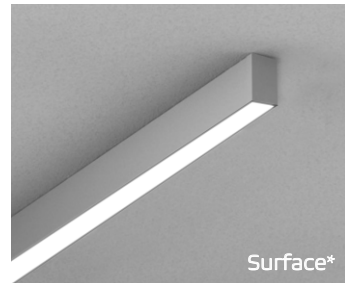

Mounting Options

*Available via Special Order. Call 1-800-624-4488.