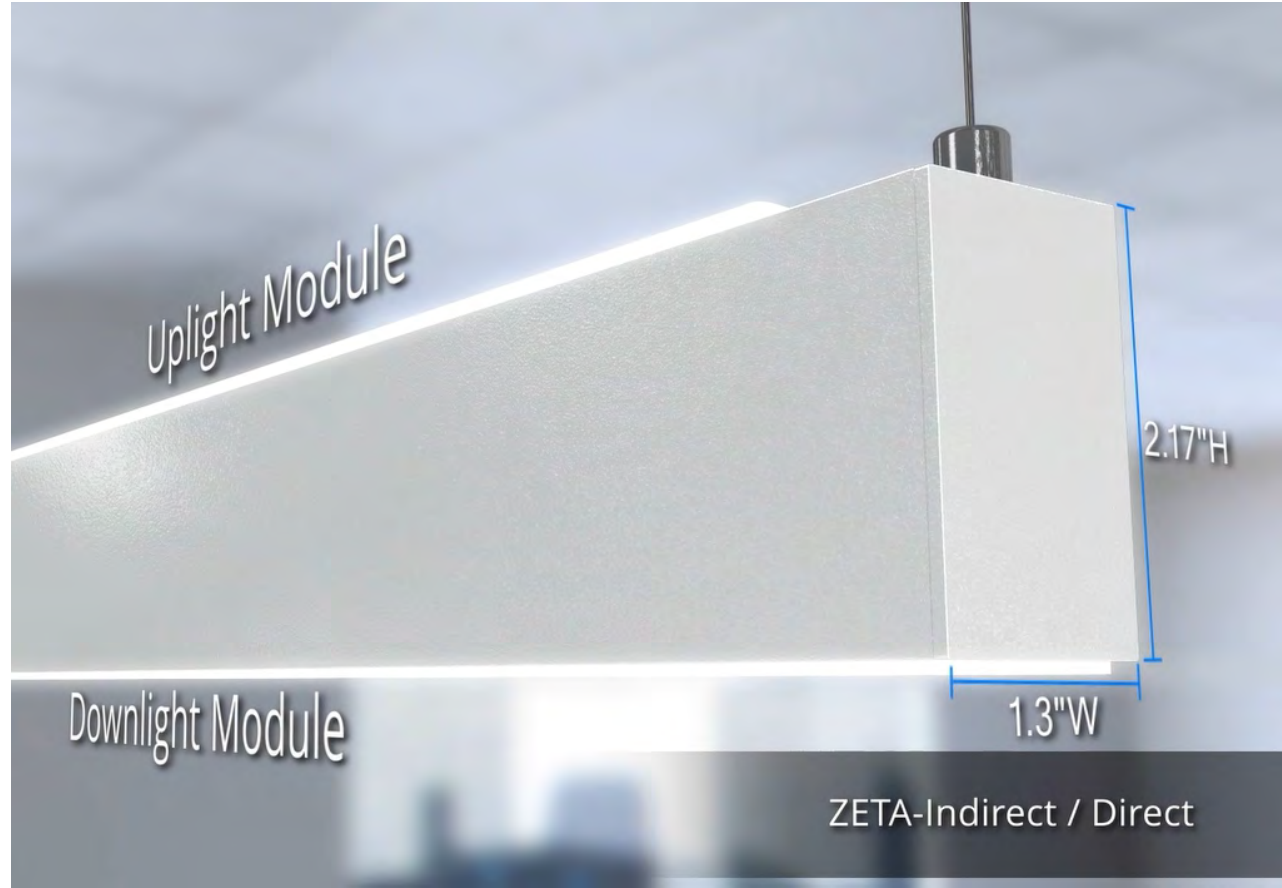

Exquisite

VERSA SLIM series is a unique linear series that brings any space to the center stage. These timeless, streamlined forms blend well with modern workplaces. These linear luminaries simply provide wide, powerful lighting to any atmosphere.

Combining superior esthetics, quality performance and unparalleled versatility, VERSA SLIM offers new opportunities to capture the beauty and benefits of true lighting.

- 90+ CRI
- Wattage selectable 50%/75%/100%
- CCT adjustable 3000K/ 3500K/ 4000K
- Suspended, surface and wall mounted
- 25%up/75%down and 100% down lighting distributions options by DIP Switch
- Seamless continuous runs
- Custom pattern with optional joiners
- Available in diffuser, louver and convex
- 2ft, 4ft and 8ft lengths, up to 1200lm/ft