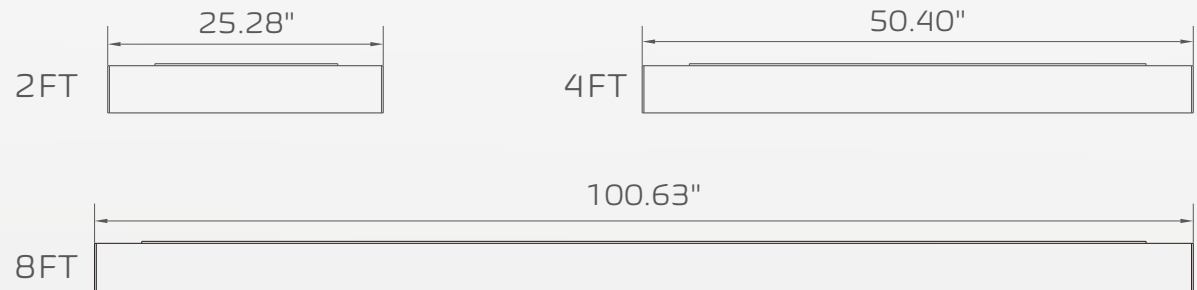

Standard lengths for any applications