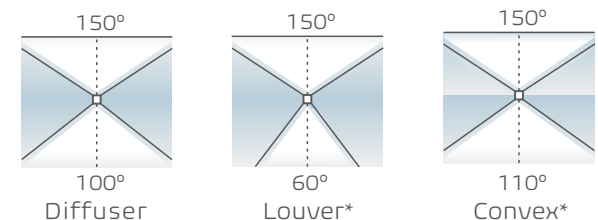

Combining superior esthetics, quality performance and unparalleled versatility, VERSA SLIM offers new opportunities to capture the beauty and benefits of true lighting.

- 90+ CRI
- Wattage selectable 50%/75%/100%
- CCT adjustable 3000K/ 3500K/ 4000K
- Suspended, surface and wall mounted
- 25%up/75%down and 100% down lighting distributions options by DIP Switch
- Seamless continuous runs
- Custom pattern with optional joiners
- Available in diffuser, louver and convex
- 2ft, 4ft and 8ft lengths, up to 1200lm/ft

Standard lengths for any applications

Visual Comfort

VERSA SLIM offers a selection of professional lenses such as diffuser, louver* and convex*. Each of these lenses challenges the critical glare rating and elevate our entire architectural product line to a higher standard. These precise distributions can better decorate the space without any concern.