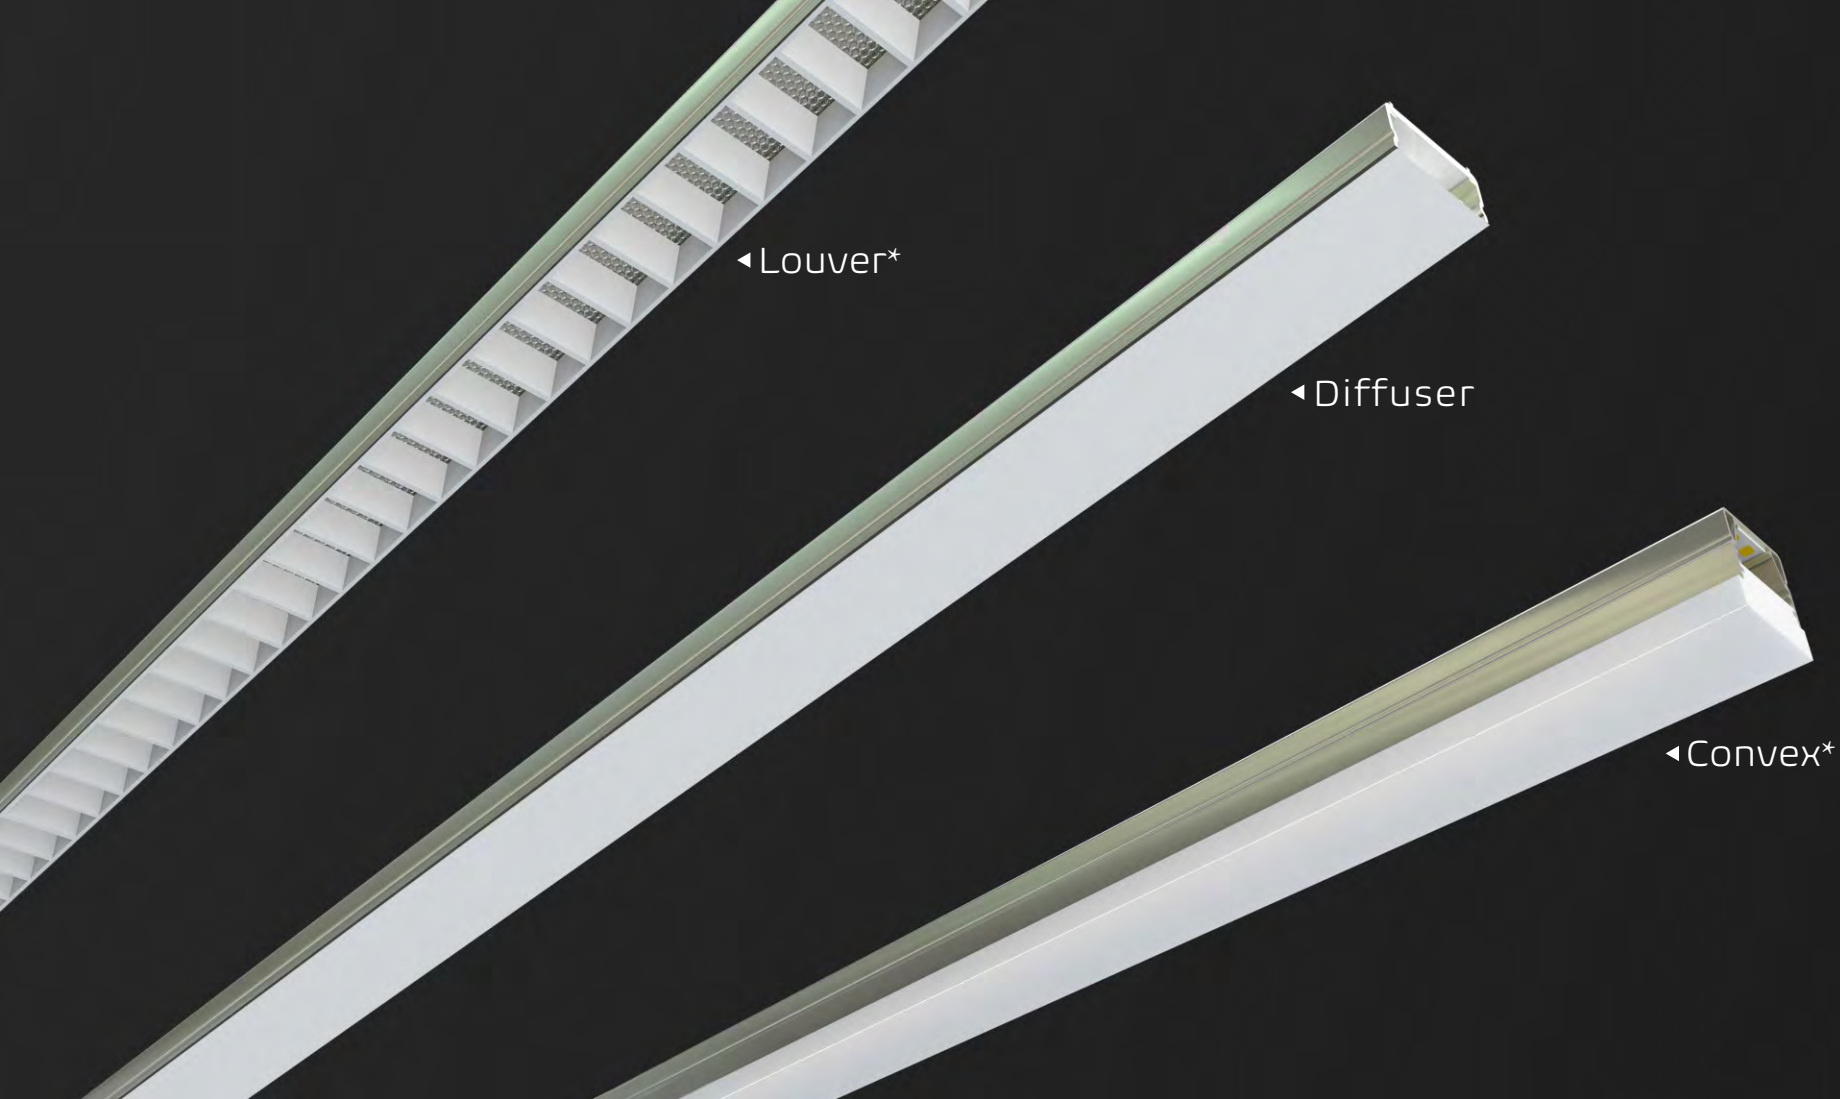

Visual Comfort

VERSA SLIM offers a selection of professional lenses such as diffuser, louver* and convex*. Each of these lenses challenges the critical glare rating and elevate our entire architectural product line to a higher standard. These precise distributions can better decorate the space without any concern.