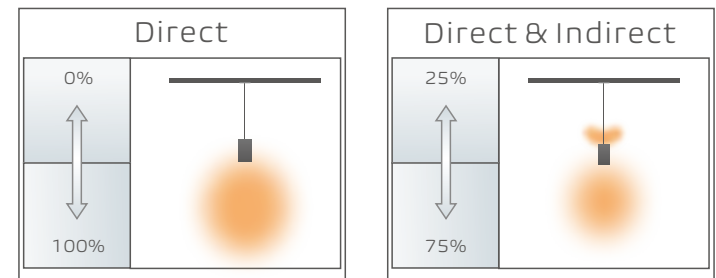

Combining superior esthetics, quality performance and unparalleled versatility, VERSA SLIM offers new opportunities to capture the beauty and benefits of true lighting.

- 90+ CRI
- Wattage selectable 50%/75%/100%
- CCT adjustable 3000K/ 3500K/ 4000K
- Suspended, surface and wall mounted
- 25%up/75%down and 100% down lighting distributions options by DIP Switch
- Seamless continuous runs
- Custom pattern with optional joiners
- Available in diffuser, louver and convex
- 2ft, 4ft and 8ft lengths, up to 1200lm/ft

Standard lengths for any applications

Visual Comfort

VERSA SLIM offers a selection of professional lenses such as diffuser, louver* and convex*. Each of these lenses challenges the critical glare rating and elevate our entire architectural product line to a higher standard. These precise distributions can better decorate the space without any concern.

**Available via Special Order. Call 1-800-624-4488.*

Powerful

The VERSA SLIM Series can provide smooth direct or indirect lighting distribution , allowing for wider spacing between fixtures and better ceiling light uniformity.