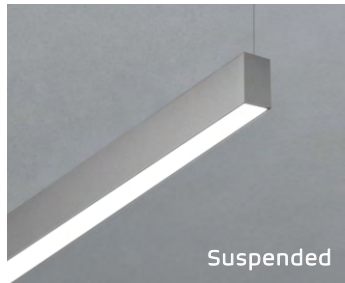

Combining superior esthetics, quality performance and unparalleled versatility, VERSA SLIM offers new opportunities to capture the beauty and benefits of true lighting.

- 90+ CRI
- Wattage selectable 50%/75%/100%
- CCT adjustable 3000K/ 3500K/ 4000K
- Suspended, surface and wall mounted
- 25%up/75%down and 100% down lighting distributions options by DIP Switch
- Seamless continuous runs
- Custom pattern with optional joiners
- Available in diffuser, louver and convex
- 2ft, 4ft and 8ft lengths, up to 1200lm/ft

*Adjust direct or direct & indirect by DIP Switch

Versatile

Unleash lighting design flexibility with VERSA SLIM with different shapes and patterns, it adds fun factor into each room. These creations will let you suggest rhythm, communicate meaning and showcase element of life.

*Available via Special Order. Call 1-800-624-4488.

Mounting Options

**Available via Special Order. Call 1-800-624-4488.*

SURFACE - HIGHLIGHT YOUR SPACE*

It enables designers to mount the luminaire on the ceilings to enhance architectural styling which is attractive and easy to install with simplescrews or threaded studs which pass through the housing to fasten the luminaire in place. Ideal for locations with low ceilings.