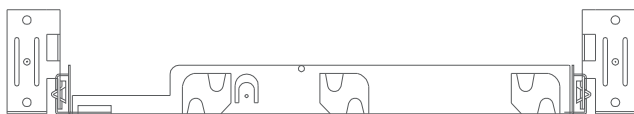

## Universal New Construction Mounting Plate

- **Material:** High quality galvanized steel
- **FIT TO YOUR LIGHT** - Accomodates a wide range of 2 Inch, 3 Inch, 3.5 Inch, and 5 Inch LED recessed lights and low profile recessed lighting kits with junction box are recommended
- **ADJUSTABLE DESIGN** - Both 13.5 inch (345mm) hanger bars are extendable to a maximum length of 26 inches(655mm) and the mounting plate can slide along the bars from end to end.
- **NEW CONSTRUCTION** - Perfect for installing LED recessed lighting kits into new constructions or remodels.
- **EASY INSTALL** - Each mounting plate is quick and simple to install with the included bracket nails. Every nail also has a stopper which allows for fast removal, when needed.

### DESCRIPTION

Universal New Construction Mounting Plate fits 2 Inch, 3 Inch, 3.5 Inch, and 5 Inch LED recessed lighting kits and is the perfect choice for new construction homes or home remodeling. Each mounting plate comes with 2 hanger bars which can extend from 13.5 inches to 25.5 inches and a plate that can slide along the bars from end to end. Made of durable metal so you can be sure that your recessed lighting is secure.

### DIMENSION

**Model: PLT-12988**