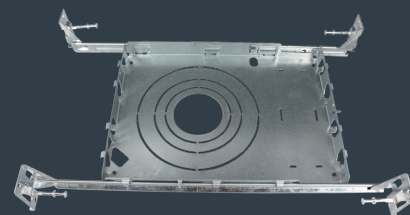

## Universal New Construction Mounting Plate

- **Material:** High quality galvanized steel
- **FIT TO YOUR LIGHT** - Accomodates a wide range of 2 Inch, 3 Inch, 3.5 Inch, and 5 Inch LED recessed lights and low profile recessed lighting kits with junction box are recommended
- **ADJUSTABLE DESIGN** - Both 13.5 inch (345mm) hanger bars are extendable to a maximum length of 26 inches(655mm) and the mounting plate can slide along the bars from end to end.
- **NEW CONSTRUCTION** - Perfect for installing LED recessed lighting kits into new constructions or remodels.
- **EASY INSTALL** - Each mounting plate is quick and simple to install with the included bracket nails. Every nail also has a stopper which allows for fast removal, when needed.

### DESCRIPTION

Universal New Construction Mounting Plate fits 2 Inch, 3 Inch, 3.5 Inch, and 5 Inch LED recessed lighting kits and is the perfect choice for new construction homes or home remodeling. Each mounting plate comes with 2 hanger bars which can extend from 13.5 inches to 25.5 inches and a plate that can slide along the bars from end to end. Made of durable metal so you can be sure that your recessed lighting is secure.

### DIMENSION

**Model: PLT-12988**