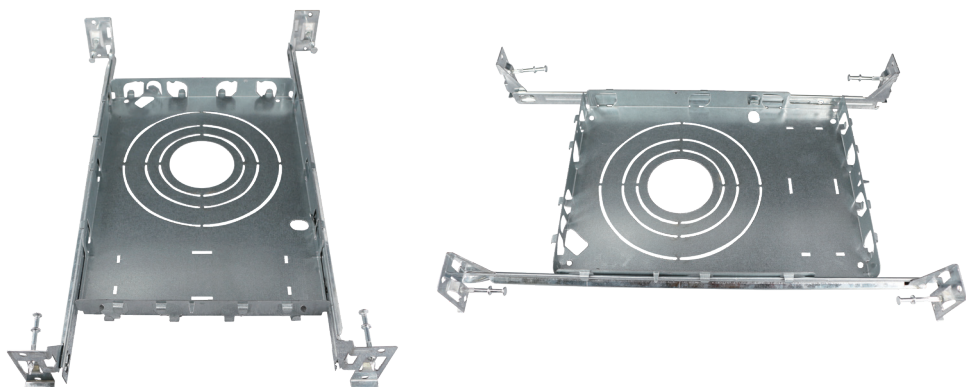

## Universal New Construction Mounting Plate

- **Material:** High quality galvanized steel
- **FIT TO YOUR LIGHT** - Accomodates a wide range of 2 Inch, 3 Inch, 3.5 Inch, and 5 Inch LED recessed lights and low profile recessed lighting kits with junction box are recommended
- **ADJUSTABLE DESIGN** - Both 13.5 inch (345mm) hanger bars are extendable to a maximum length of 26 inches(655mm) and the mounting plate can slide along the bars from end to end.
- **NEW CONSTRUCTION** - Perfect for installing LED recessed lighting kits into new constructions or remodels.
- **EASY INSTALL** - Each mounting plate is quick and simple to install with the included bracket nails. Every nail also has a stopper which allows for fast removal, when needed.

### DESCRIPTION

Universal New Construction Mounting Plate fits 2 Inch, 3 Inch, 3.5 Inch, and 5 Inch LED recessed lighting kits and is the perfect choice for new construction homes or home remodeling. Each mounting plate comes with 2 hanger bars which can extend from 13.5 inches to 25.5 inches and a plate that can slide along the bars from end to end. Made of durable metal so you can be sure that your recessed lighting is secure.

### DIMENSION

**Model: PLT-12988**