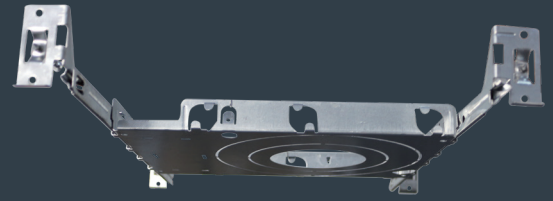

PLT-12987

Universal New Construction Mounting Plate

- **Material:** High quality galvanized steel
- **FIT TO YOUR LIGHT** - Accommodates a wide range of 3-inch, 4-inch, and 6-inch LED recessed lights and low profile recessed lighting kits with junction box are recommended
- **ADJUSTABLE DESIGN** - Both 13.5 inch (345mm) hanger bars are extendable to a maximum length of 26 inches(655mm) and the mounting plate can slide along the bars from end to end.
- **NEW CONSTRUCTION** - Perfect for installing LED recessed lighting kits into new constructions or remodels.
- **EASY INSTALL** - Each mounting plate is quick and simple to install with the included bracket nails. Every nail also has a stopper which allows for fast removal, when needed.

panel

DESCRIPTION

Universal New Construction Mounting Plate fits 3-inch, 4-inch, and 6-inch LED recessed lighting kits and is the perfect choice for new construction homes or home remodeling. Each mounting plate comes with 2 hanger bars which can extend from 13.5 inches to 25.5 inches and a plate that can slide along the bars from end to end. Made of durable metal so you can be sure that your recessed lighting is secure.