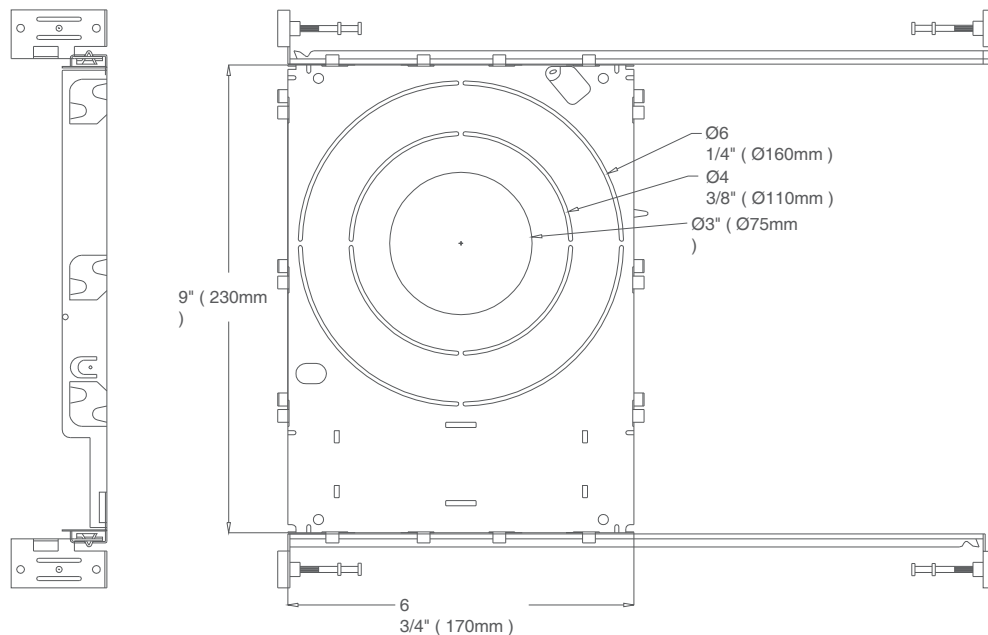

Compatible Fixtures

- PLT-12990
- PLT-12991
- PLT-12993
- PLT-12994
- PLT-12716
- PLT-12717
- PLT-12605
- PLT-12606
- BULBRI-10166
- PLT-12402
- GREENCREATIVE-58027
- PLT-20269
- GREENCREATIVE-58025
- LITH-0771
- GRNCRTV-98219
- BULBRI-773230
- GRNCRTV-98107
- LITH-0770
- PLT-20270
- HALCO-89095
- IRT-10215
- GRNCRTV-98108
- GRNCRTV-98104
- BULBRI-10171
- LITH-0839
- IRT-10470
- HALCO-89094
- IRT-10261
- IRT-10469
- HALCO-89096
- TCP-10847
- GREENCREATIVE-98216
- GRNCRTV-98109
- HALCO-88985
- GRNCRTV-98217
- IRT-10252
- GRNCRTV-98215
- PLT-12403
- PLT-12401
- PLT-12400
- PLT-12405
- IRT-10217
- LITH-0700
- BULBRI-773231
- BULBRI-10170
- IRT-10216
- GRNCRTV-98106
- LITH-0842
- IRT-10220
- IRT-10219
- LITH-0841
- LITH-0840
- BULBRI-10169
- IRT-10218
- PLT-20274
- PLT-11666
- PLT-11665
- PLT-20271
- LITH-0534
- HALCO-89087