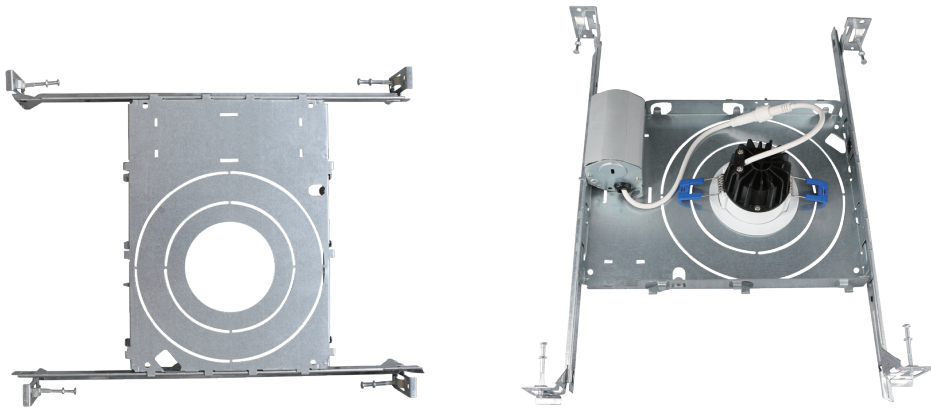

PLT-12987

Universal New Construction Mounting Plate

- **Material:** High quality galvanized steel
- **FIT TO YOUR LIGHT** - Accommodates a wide range of 3-inch, 4-inch, and 6-inch LED recessed lights and low profile recessed lighting kits with junction box are recommended
- **ADJUSTABLE DESIGN** - Both 13.5 inch (345mm) hanger bars are extendable to a maximum length of 26 inches(655mm) and the mounting plate can slide along the bars from end to end.
- **NEW CONSTRUCTION** - Perfect for installing LED recessed lighting kits into new constructions or remodels.
- **EASY INSTALL** - Each mounting plate is quick and simple to install with the included bracket nails. Every nail also has a stopper which allows for fast removal, when needed.

panel

DESCRIPTION

Universal New Construction Mounting Plate fits 3-inch, 4-inch, and 6-inch LED recessed lighting kits and is the perfect choice for new construction homes or home remodeling. Each mounting plate comes with 2 hanger bars which can extend from 13.5 inches to 25.5 inches and a plate that can slide along the bars from end to end. Made of durable metal so you can be sure that your recessed lighting is secure.