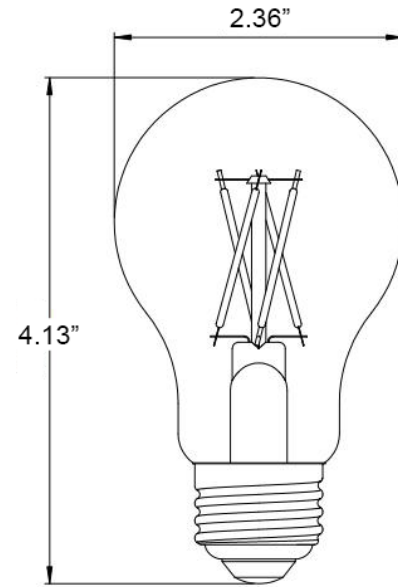

Vintage LED A19 Bulb

A19 Filament replacement bulbs, also referred to as standard household bulbs, will replace incandescent bulbs in lamps, ceiling fans, or any other fixtures in your home.

- Milky finish

Wattage: 13W

Base Type: E26

Voltage: 120V

CCT: 2700K / 3000K

Lumen: 1500lm

CRI: 90

Dimmable: Dim

Lifetime: 15000H

Dimmable

glass

Specifications

SKU	Voltage	Wattage	Lumens	CCT	CRI	Lens	Lamp Base	Size	Lifespan	Replaces
PLT-13064	120V	13W	1500lm	2700K	90	Milky	E26	2.36"x 4.13"	15000H	100W
PLT-13065	120V	13W	1500lm	3000K	90	Milky	E26	2.36"x 4.13"	15000H	100W