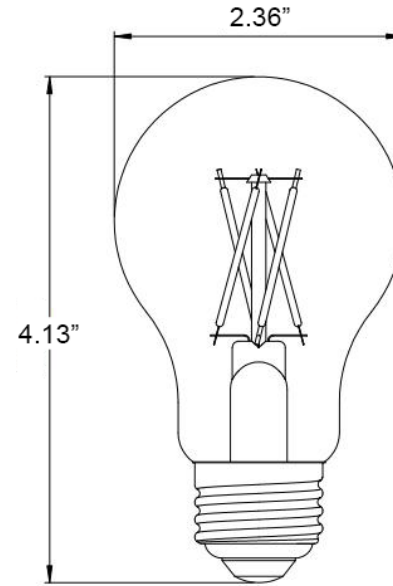

Vintage LED A19 Bulb

A19 Filament replacement bulbs, also referred to as standard household bulbs, will replace incandescent bulbs in lamps, ceiling fans, or any other fixtures in your home.

- Milky finish

Voltage: 10W

Base Type: E26

Voltage: 120V

CCT: 2700K / 3000K

Lumen: 1100lm

CRI: 90

Dimmable: Dim

Lifetime: 15000H

Dimmable

glass

Specifications

SKU	Voltage	Wattage	Lumens	CCT	CRI	Lens	Lamp Base	Size	Lifespan	Replaces
PLT-13062	120V	10W	1100lm	2700K	90	Milky	E26	2.36"x 4.13"	15000H	75W
PLT-13063	120V	10W	1100lm	3000K	90	Milky	E26	2.36"x 4.13"	15000H	75W