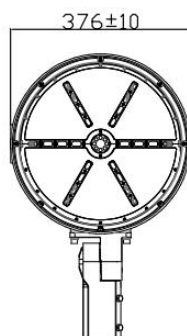

PLT-13354 -- 480W, 61,546 Lumens, 5000K, Black Finish

- 20-degree Beam Angle
- 277-480V
- Yoke Mount
- Shield Included

DIMENSIONS

Yoke

Slipfitter*

ADVANTAGE

- UL
- Input voltage 277-480Vac
- No UV or IR in the beam
- Easy to install and operate
- Energy saving, long lifespan
- Instant start, NO flickering, NO humming
- Green and eco-friendly without mercury
- Output can be dimmed with 0-10V dimmers.

*Optional CCTs, mounts, finishes, and accessories available via Special Order. Call 1-800-624-4488.

PACKAGE

Bracket Type	Carton Size	Qty / Carton	Net Weight / Carton	Gross Weight / Carton
Yoke	505*490*480 MM	1 PC	14.5 KG	16.5 KG
Slipfitter*	505*490*480 MM	1 PC	15.0 KG	17.0 KG