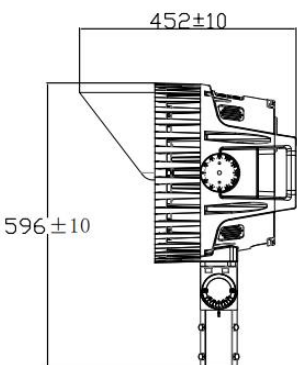

PLT-13354 -- 480W, 61,546 Lumens, 5000K, Black Finish

- 20-degree Beam Angle
- 277-480V
- Yoke Mount
- Shield Included

DIMENSIONS

Yoke

Slipfitter*

ADVANTAGE

- UL
- Input voltage 277-480Vac
- No UV or IR in the beam
- Easy to install and operate
- Energy saving, long lifespan
- Instant start, NO flickering, NO humming
- Green and eco-friendly without mercury
- Output can be dimmed with 0-10V dimmers.

*Optional CCTs, mounts, finishes, and accessories available via Special Order. Call 1-800-624-4488.

PACKAGE

Bracket Type	Carton Size	Qty / Carton	Net Weight / Carton	Gross Weight / Carton
Yoke	505*490*480 MM	1 PC	14.5 KG	16.5 KG
Slipfitter*	505*490*480 MM	1 PC	15.0 KG	17.0 KG