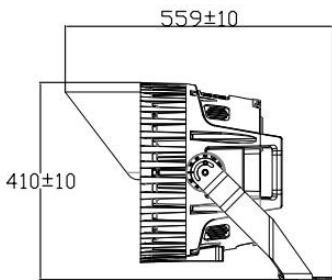

PLT-13354 -- 480W, 61,546 Lumens, 5000K, Black Finish

- 20-degree Beam Angle
- 277-480V
- Yoke Mount
- Shield Included

DIMENSIONS

Yoke

Slipfitter*

ADVANTAGE

- UL
- Input voltage 277-480Vac
- No UV or IR in the beam
- Easy to install and operate
- Energy saving, long lifespan
- Instant start, NO flickering, NO humming
- Green and eco-friendly without mercury
- Output can be dimmed with 0-10V dimmers.

*Optional CCTs, mounts, finishes, and accessories available via Special Order. Call 1-800-624-4488.

PACKAGE

Bracket Type	Carton Size	Qty / Carton	Net Weight / Carton	Gross Weight / Carton
Yoke	505*490*480 MM	1 PC	14.5 KG	16.5 KG
Slipfitter*	505*490*480 MM	1 PC	15.0 KG	17.0 KG