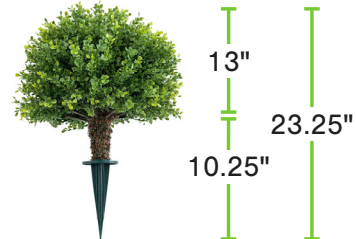

Project name	Type
Catalog number	
Comments	Voltage
Approved by	Date

PERFORMANCE SUMMARY

Item #	Description	Branch/Leaves Material	Tip-to-Tip Diameter	Diameter of Fullest Section	# of Tips
PLT-20304	15" Sphere	PE Plastic	15"	12.5"	1056
PLT-20305	20" Sphere	PE Plastic	20"	17"	1760
PLT-20306	25" Sphere	PE Plastic	25"	21"	4120
PLT-20307	18" Teardrop	PE Plastic	13.5"	10.5"	1334
PLT-20308	24" Teardrop	PE Plastic	15.5"	12.5"	2182
PLT-20309	18" Wreath	PE Plastic	18"	16"	480
PLT-20310	24" Wreath	PE Plastic	24"	20"	1168
PLT-20311	30" Wreath	PE Plastic	30"	28"	2112

DIMENSIONS

PLT-20304

Boxwood Height (from bottom to top) – 9"

Stem height (from top of stem to bottom of ground stake) – 9.25"

Total height (Boxwood height + stem height) – 18.25"

PLT-20305

Boxwood Height (from bottom to top) – 13"

Stem height (from top of stem to bottom of ground stake) – 10.25"

Total height (Boxwood height + stem height) – 23.25"

PLT-20306

Boxwood Height (from bottom to top) – 17"

Stem height (from top of stem to bottom of ground stake) – 12"

Total height (Boxwood height + stem height) – 29"

PLT-20307

Boxwood Height (from bottom to top) – 18"

Stem height (from top of stem to bottom of Boxwood) – 11"

Total height – 29"

PLT-20308

Boxwood Height (from bottom to top) – 24"