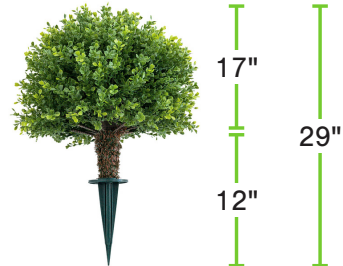

DIMENSIONS

PLT-20304

Boxwood Height (from bottom to top) – 9"

Stem height (from top of stem to bottom of ground stake) – 9.25"

Total height (Boxwood height + stem height) – 18.25"

PLT-20305

Boxwood Height (from bottom to top) – 13"

Stem height (from top of stem to bottom of ground stake) – 10.25"

Total height (Boxwood height + stem height) – 23.25"

PLT-20306

Boxwood Height (from bottom to top) – 17"

Stem height (from top of stem to bottom of ground stake) – 12"

Total height (Boxwood height + stem height) – 29"

PLT-20307

Boxwood Height (from bottom to top) – 18"

Stem height (from top of stem to bottom of Boxwood) – 11"

Total height – 29"

PLT-20308

Boxwood Height (from bottom to top) – 24"

Stem height (from top of stem to bottom of Boxwood) – 11"

Total height – 35"

PLT-20309

Diameter – 18"

PLT-20310

Diameter – 24"

PLT-20311

Diameter – 30"