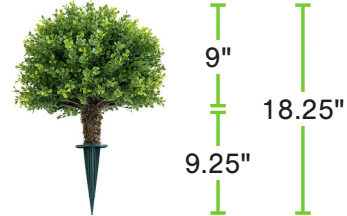

Project name	Type
Catalog number	
Comments	Voltage
Approved by	Date

PERFORMANCE SUMMARY

Item #	Description	Branch/Leaves Material	Tip-to-Tip Diameter	Diameter of Fullest Section	# of Tips
PLT-20304	15" Sphere	PE Plastic	15"	12.5"	1056
PLT-20305	20" Sphere	PE Plastic	20"	17"	1760
PLT-20306	25" Sphere	PE Plastic	25"	21"	4120
PLT-20307	18" Teardrop	PE Plastic	13.5"	10.5"	1334
PLT-20308	24" Teardrop	PE Plastic	15.5"	12.5"	2182
PLT-20309	18" Wreath	PE Plastic	18"	16"	480
PLT-20310	24" Wreath	PE Plastic	24"	20"	1168
PLT-20311	30" Wreath	PE Plastic	30"	28"	2112

DIMENSIONS

PLT-20304

Boxwood Height (from bottom to top) – 9"

Stem height (from top of stem to bottom of ground stake) – 9.25"

Total height (Boxwood height + stem height) – 18.25"

PLT-20305

Boxwood Height (from bottom to top) – 13"

Stem height (from top of stem to bottom of ground stake) – 10.25"

Total height (Boxwood height + stem height) – 23.25"

PLT-20306

Boxwood Height (from bottom to top) – 17"

Stem height (from top of stem to bottom of ground stake) – 12"