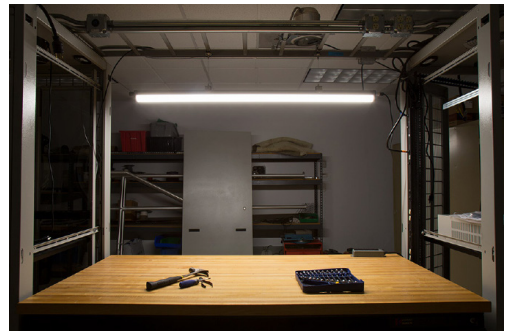

LEDBARKIT-INTERNAL DRIVER (LBI) UNDER CABINET

under cabinet task fixture

RP-LBI-G1

RP-LBI-G1-IP

RP-LBI-JBOX-1.5X4

PART #	UPC	DESCRIPTION	WATTAGE	LUMENS	CCT
RP-LBI-G1-2F-6W-27K-WC2	844006024826	2FT PRO WARM CCT INTERNAL DRIVE LIGHT BAR	6/9/12	696-1524	2700/3000/3500
RP-LBI-G1-2F-6W-40K-WC	844006023867	2FT PRO INTERNAL DRIVE LIGHT BAR	6/9/12	780-1560	3500/4000/5000
RP-LBI-G1-3F-10W-27K-WC2	844006024833	3FT PRO WARM CCT INTERNAL DRIVE LIGHT BAR	10/12/15	1270-1980	2700/3000/3500
RP-LBI-G1-3F-10W-40K-WC	844006023959	3FT PRO INTERNAL DRIVE LIGHT BAR	10/12/15	1400-2100	3500/4000/5000
RP-LBI-G1-4F-15W-27K-WC2	844006024840	4FT PRO WARM CCT INTERNAL DRIVE LIGHT BAR	10/15/25	1260-3400	2700/3000/3500
RP-LBI-G1-4F-15W-40K-WC	844006024079	4FT PRO INTERNAL DRIVE LIGHT BAR	10/15/25	1462-3653	3500/4000/5000
RP-LBI-G1-IP-2F-120V-SW	844006049850	2FT INCOMING POWER - 120V PLUG W/ CORD SWITCH AND OUTPUT CAP	N/A	N/A	N/A
RP-LBI-G1-IP-7F-120V-SW	844006049843	7FT INCOMING POWER - 120V PLUG W/ CORD SWITCH AND OUTPUT CAP	N/A	N/A	N/A
RP-LBI-JBOX-1.5X4	844006072582	LBI JUNCTION BOX	N/A	N/A	N/A

ACCESSORIES

LINKING CABLES

SEAMLESS CONNECTOR

OC3 SENSOR KIT

45° BRACKET

SURFACE MOUNT BRACKET (INCLUDED)

RemPhos by Light Efficient Design
lighting on target

LIGHT EFFICIENT DESIGN HEADQUARTERS 188 S. Northwest Highway • Cary, IL 60013
INNOVATION & MANUFACTURING CENTER 30 Log Bridge Road, Building 200 • Middleton, MA 01949