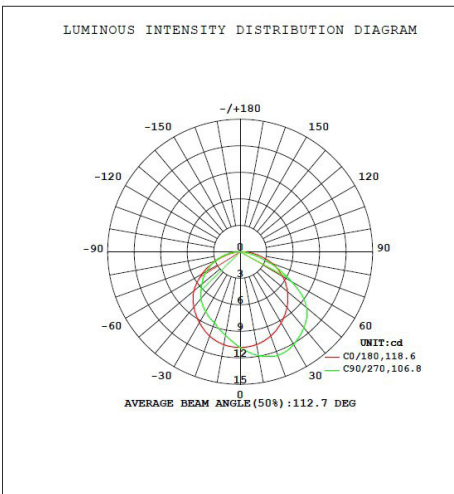

LISTINGS

- ETL listed for wet locations
- RoHS

PERFORMANCE

- CRI: 90
- CCT: 3000K
- LED L70 Life Hours: 50,000 hours

THERMAL

- -4°F to 104°F (-20°C to 40°C) operating temperature

ELECTRICAL

- THD: <30%
- Power Factor: >0.9
- Input Voltage: 120VAC

PERFORMANCE SUMMARY

Item #	Watts	Lumens	LPW	CCT	CRI	Voltage	Beam Angle	Dimmable	Mount Position	Finish
PLT-12598	2.5	125	50	3000K	90	120VAC	38°	No	Horizontal or Vertical	Black
PLT-12599	2.5	125	50	3000K	90	120VAC	38°	No	Horizontal or Vertical	White

DIMENSIONS

DIMENSIONS

Length: 4.5"
Width: 2.75"
Depth: 2"
Weight: 0.64 lbs

PHOTOMETRICS

PLT-12598

PLT-12599

WARNINGS

- Not for use with dimmers.