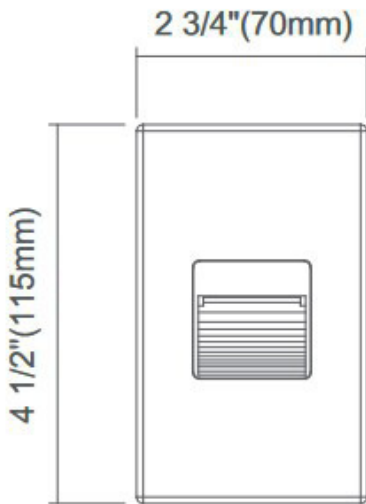

DIMENSIONS

DIMENSIONS

Length: 4.5"
Width: 2.75"
Depth: 2"
Weight: 0.64 lbs

PHOTOMETRICS

PLT-12598

PLT-12599

WARNINGS

- Not for use with dimmers.