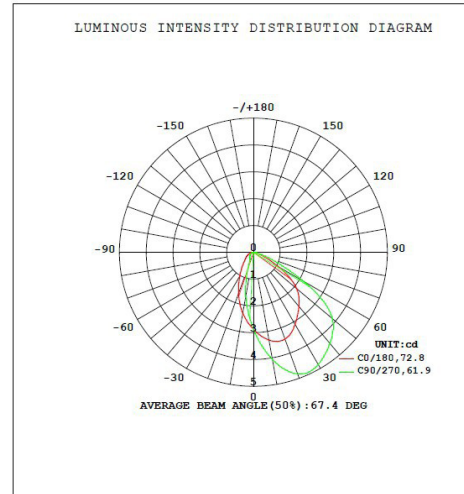

LISTINGS

- ETL listed for wet locations
- RoHS

PERFORMANCE

- CRI: 90
- CCT: 3000K
- LED L70 Life Hours: 50,000 hours

THERMAL

- -4°F to 104°F (-20°C to 40°C) operating temperature

ELECTRICAL

- THD: <30%
- Power Factor: >0.9
- Input Voltage: 120VAC

PERFORMANCE SUMMARY

Item #	Watts	Lumens	LPW	CCT	CRI	Voltage	Beam Angle	Dimmable	Mount Position	Finish
PLT-12598	2.5	125	50	3000K	90	120VAC	38°	No	Horizontal or Vertical	Black
PLT-12599	2.5	125	50	3000K	90	120VAC	38°	No	Horizontal or Vertical	White

DIMENSIONS

DIMENSIONS

Length: 4.5"
Width: 2.75"
Depth: 2"
Weight: 0.64 lbs

PHOTOMETRICS

PLT-12598

PLT-12599

WARNINGS

- Not for use with dimmers.