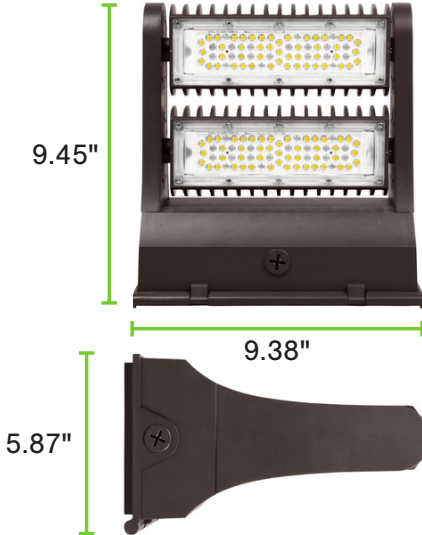

DESCRIPTION

Featuring two rotatable LED panels that allow you to aim the light exactly where needed, this LED rotatable wall pack efficiently replaces existing 250W metal halide fixtures.

FEATURES

- Delivers 142 LPW for superior performance over older metal halide wall packs
- Optics rotate 350 degrees in each direction
- 0-10V dimming; see Compatible Dimmers section for full list of compatible dimmers

Project name	Type
Catalog number	
Comments	Voltage
Approved by	Date

APPLICATIONS

- Security Lighting
- Entrance Lighting
- Landscape Lighting
- Up or Down Lighting
- Wall Washing

PERFORMANCE SUMMARY

Item #	Watts	Lumens	LPW	CRI	CCT	Lens	Dimming	Voltage	Replaces
PLT-13359	80	11,335	142	>70	5000K	PC	0-10V	120-277V	MH250

COMPATIBLE DIMMERS

Brand	Model
Legrand	RH4FBL3PTC
Leviton	IP710-DLZ
Leviton	DS710-10Z
Lutron	NTSTV-DV-WH
Lutron	NFTV-WH
Lutron	DVSTV-WH

DIMENSIONS

DIMENSIONS:

Length: 9.45"

Height: 5.87"

Width: 9.38"

Weight: 5.91 lb