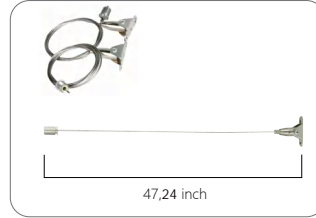

Accessories

Suspension Mount – Standard