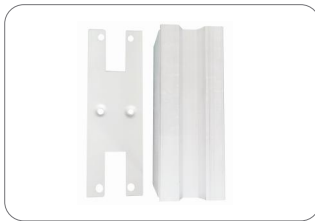

Continuous Run Kit –Optional*

*Continuous run kit available via Special Order. Call 1-800-624-4488.