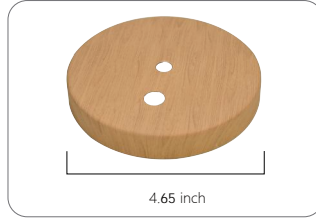

Accessories

Suspension Mount – Standard