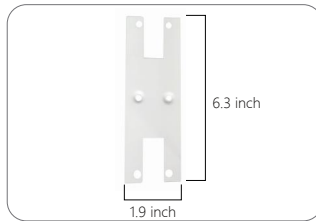

Continuous Run Kit –Optional*

*Continuous run kit available via Special Order. Call 1-800-624-4488.