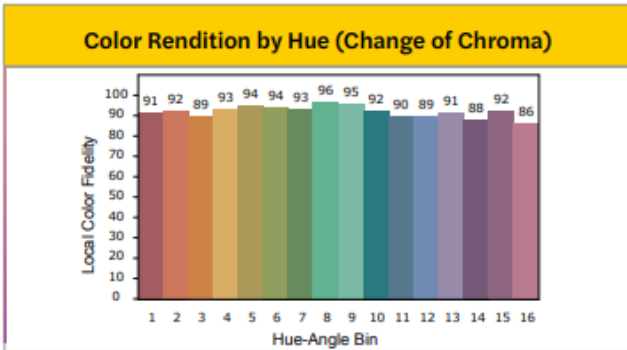

Photometrics*

89170-CSDL-8-LS-CS-ST-DDV

Color Metrics

RF	92
RG	101