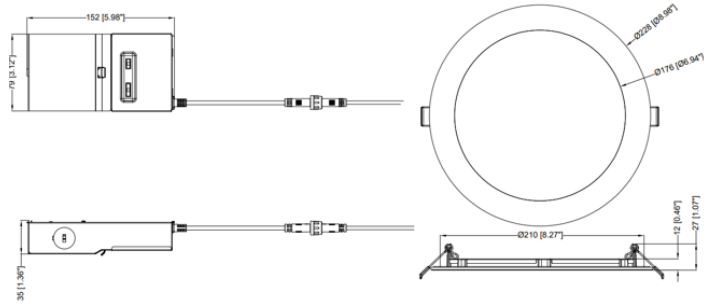

Media Gallery

Replacement Trims

		Flat Smooth			
		Finish →	Black	Nickel	Bronze
Size	4"	89120	89123	89126	
	6"	89121	89124	89127	
	8"	89122	89125	89128	

Replacement Trims

		Flat Smooth			
		Finish →	Black	Nickel	Bronze
Size	4"	89120	89123	89126	
	6"	89121	89124	89127	
	8"	89122	89125	89128	

		Smooth Baffle			Baffle			
		Finish →	Black	Nickel	Bronze	Black	Nickel	Bronze
Size	4"	89111	89114	89117	89130	89133	89136	
	6"	89112	89115	89118	89131	89134	89137	
	8"	89113	89116	89119	89132	89135	89138	

		Smooth Baffle			Baffle			
		Finish →	Black	Nickel	Bronze	Black	Nickel	Bronze
Size	4"	89111	89114	89117	89130	89133	89136	
	6"	89112	89115	89118	89131	89134	89137	
	8"	89113	89116	89119	89132	89135	89138