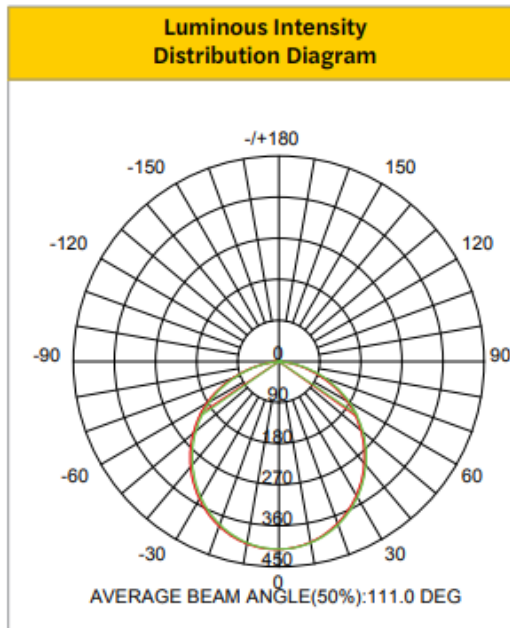

Performance Table

Product Code	Wattage	2700K		3000K		3500K		4000K		5000K	
		Lumen (lm)	Efficacy (lm/W)	Lumen (lm)	Efficacy (lm/W)	Lumen (lm)	Efficacy (lm/W)	Lumen (lm)	Efficacy (lm/W)	Lumen (lm)	Efficacy (lm/W)
CSDL-4-LS-CS-ST-DDV	13	1007	76	1099	86	1136	88	1137	88	1126	87
CSDL-6-LS-CS-ST-DDV	15	1182	80	1226	84	1254	86	1272	88	1249	86
CSDL-8-LS-CS-ST-DDV	18	1579	91	1706	101	1754	103	1776	105	1745	102
CSDL-4-LS-CS-BT-DDV	13	964	75	998	77	1037	80	1050	82	1026	78
CSDL-6-LS-CS-BT-DDV	15	1104	75	1152	78	1184	81	1210	83	1173	81
CSDL-8-LS-CS-BT-DDV	18	1562	90	1646	94	1704	97	1721	99	1681	96

Specifications Table

	CSDL-4-LS-CS-XX-DDV	CSDL-6-LS-CS-XX-DDV	CSDL-8-LS-CS-XX-DDV
Nominal Wattage	13W	15W	18W
Delivered Lumens	500/700/900	700/900/1100	900/1100/1500
Efficacy (lm/W)	88	88	105
CCT	Selectable - 2700K, 3000K, 3500K, 4000K, 5000K		
CRI	90+		
Beam Angle	110°		
L70 Lifetime (hrs)	50,000		
Voltage	120V, 50/60Hz		
Power Factor	>0.9		
Dimming	Triac/ELV and 0-10V		
Housing Material	Aluminum		
Lens	PMMA		
Operating Temperature	-20°C to 40°C		
Listings	cETLus, FCC, RoHS, Wet Location, IC Rated, Air Tight, JAB, Energy Star®		
Environment	Wet Location, IC Rated, Air Tight		
Warranty	5 Years Standard		

Photometrics*

89170-CSDL-8-LS-CS-ST-DDV

Color Metrics

RF	92
RG	101

Zonal Lumen Summary

LCS Zone	Lumens	%Fixture
0° - 10°	54	3%
10° - 20°	154	10%
20° - 30°	231	15%
30° - 40°	276	17%
40° - 50°	283	18%
50° - 60°	252	16%
60° - 70°	190	12%
70° - 80°	109	7%
80° - 90°	29	2%
0° - 90°	1579	100%

*The Diagrams and zonal lumen summaries represent each fixture at highest wattage selection and at 2700K. For complete photometry/IES files, please contact Halco lighting.

Media Gallery

Replacement Trims