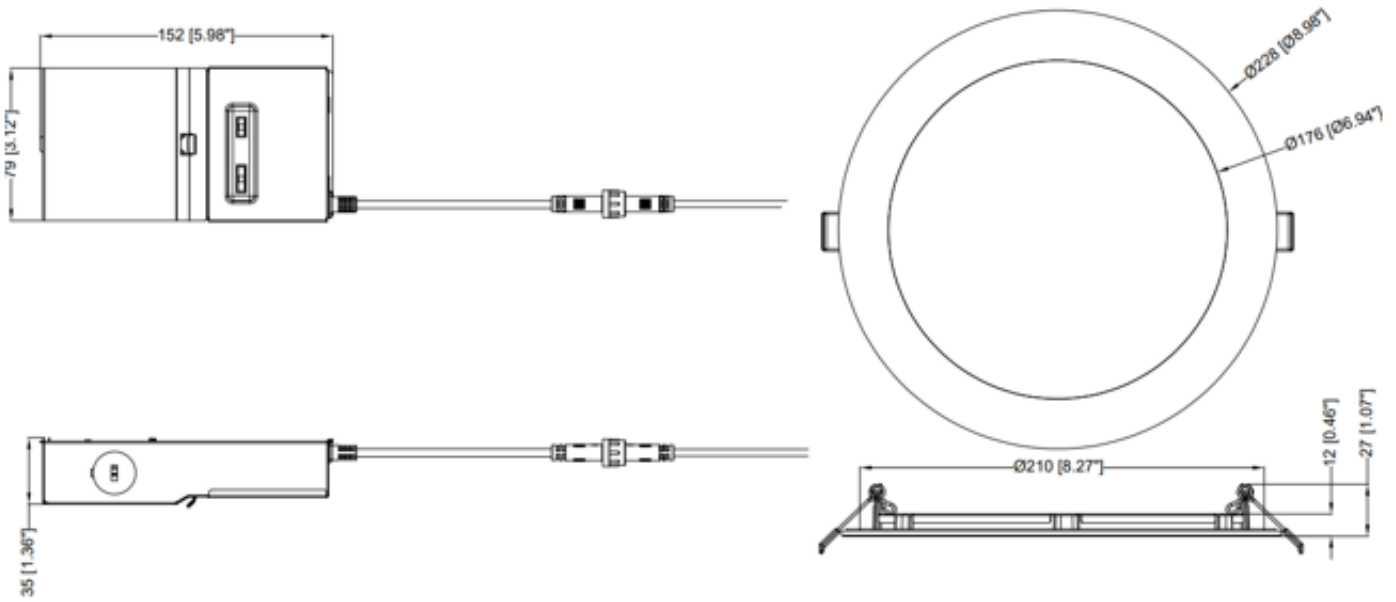

Performance Table

Product Code	Wattage	2700K		3000K		3500K		4000K		5000K	
		Lumen (lm)	Efficacy (lm/W)	Lumen (lm)	Efficacy (lm/W)	Lumen (lm)	Efficacy (lm/W)	Lumen (lm)	Efficacy (lm/W)	Lumen (lm)	Efficacy (lm/W)
CSDL-4-LS-CS-ST-DDV	13	1007	76	1099	86	1136	88	1137	88	1126	87
CSDL-6-LS-CS-ST-DDV	15	1182	80	1226	84	1254	86	1272	88	1249	86
CSDL-8-LS-CS-ST-DDV	18	1579	91	1706	101	1754	103	1776	105	1745	102
CSDL-4-LS-CS-BT-DDV	13	964	75	998	77	1037	80	1050	82	1026	78
CSDL-6-LS-CS-BT-DDV	15	1104	75	1152	78	1184	81	1210	83	1173	81
CSDL-8-LS-CS-BT-DDV	18	1562	90	1646	94	1704	97	1721	99	1681	96

Specifications Table

	CSDL-4-LS-CS-XX-DDV	CSDL-6-LS-CS-XX-DDV	CSDL-8-LS-CS-XX-DDV
Nominal Wattage	13W	15W	18W
Delivered Lumens	500/700/900	700/900/1100	900/1100/1500
Efficacy (lm/W)	88	88	105
CCT	Selectable - 2700K, 3000K, 3500K, 4000K, 5000K		
CRI	90+		
Beam Angle	110°		
L70 Lifetime (hrs)	50,000		
Voltage	120V, 50/60Hz		
Power Factor	>0.9		
Dimming	Triac/ELV and 0-10V		
Housing Material	Aluminum		
Lens	PMMA		
Operating Temperature	-20°C to 40°C		
Listings	cETLus, FCC, RoHS, Wet Location, IC Rated, Air Tight, JAB, Energy Star®		
Environment	Wet Location, IC Rated, Air Tight		
Warranty	5 Years Standard