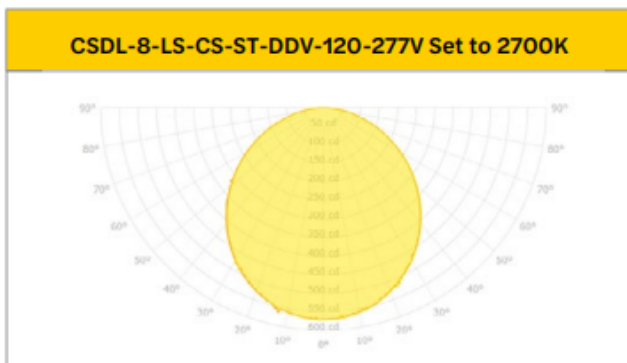

Performance Table

Product Code	Wattage	2700K		3000K		3500K		4000K		5000K	
		Lumen (lm)	Efficacy (lm/W)	Lumen (lm)	Efficacy (lm/W)	Lumen (lm)	Efficacy (lm/W)	Lumen (lm)	Efficacy (lm/W)	Lumen (lm)	Efficacy (lm/W)
CSDL-4-LS-CS-ST-DDV	13	1007	76	1099	86	1136	88	1137	88	1126	87
CSDL-6-LS-CS-ST-DDV	15	1182	80	1226	84	1254	86	1272	88	1249	86
CSDL-8-LS-CS-ST-DDV	18	1579	91	1706	101	1754	103	1776	105	1745	102
CSDL-4-LS-CS-BT-DDV	13	964	75	998	77	1037	80	1050	82	1026	78
CSDL-6-LS-CS-BT-DDV	15	1104	75	1152	78	1184	81	1210	83	1173	81
CSDL-8-LS-CS-BT-DDV	18	1562	90	1646	94	1704	97	1721	99	1681	96

Specifications Table

	CSDL-4-LS-CS-XX-DDV	CSDL-6-LS-CS-XX-DDV	CSDL-8-LS-CS-XX-DDV
Nominal Wattage	13W	15W	18W
Delivered Lumens	500/700/900	700/900/1100	900/1100/1500
Efficacy (lm/W)	88	88	105
CCT	Selectable - 2700K, 3000K, 3500K, 4000K, 5000K		
CRI	90+		
Beam Angle	110°		
L70 Lifetime (hrs)	50,000		
Voltage	120V, 50/60Hz		
Power Factor	>0.9		
Dimming	Triac/ELV and 0-10V		
Housing Material	Aluminum		
Lens	PMMA		
Operating Temperature	-20°C to 40°C		
Listings	cETLus, FCC, RoHS, Wet Location, IC Rated, Air Tight, JAB, Energy Star®		
Environment	Wet Location, IC Rated, Air Tight		
Warranty	5 Years Standard		

Photometrics*

89170-CSDL-8-LS-CS-ST-DDV

Color Metrics

RF	92
RG	101

Zonal Lumen Summary

LCS Zone	Lumens	%Fixture
0° - 10°	54	3%
10° - 20°	154	10%
20° - 30°	231	15%
30° - 40°	276	17%
40° - 50°	283	18%
50° - 60°	252	16%
60° - 70°	190	12%
70° - 80°	109	7%
80° - 90°	29	2%
0° - 90°	1579	100%