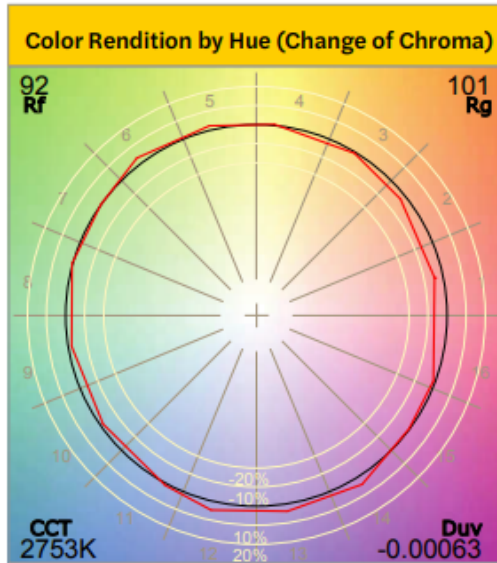

Performance Table

Product Code	Wattage	2700K		3000K		3500K		4000K		5000K	
		Lumen (lm)	Efficacy (lm/W)	Lumen (lm)	Efficacy (lm/W)	Lumen (lm)	Efficacy (lm/W)	Lumen (lm)	Efficacy (lm/W)	Lumen (lm)	Efficacy (lm/W)
CSDL-4-LS-CS-ST-DDV	13	1007	76	1099	86	1136	88	1137	88	1126	87
CSDL-6-LS-CS-ST-DDV	15	1182	80	1226	84	1254	86	1272	88	1249	86
CSDL-8-LS-CS-ST-DDV	18	1579	91	1706	101	1754	103	1776	105	1745	102
CSDL-4-LS-CS-BT-DDV	13	964	75	998	77	1037	80	1050	82	1026	78
CSDL-6-LS-CS-BT-DDV	15	1104	75	1152	78	1184	81	1210	83	1173	81
CSDL-8-LS-CS-BT-DDV	18	1562	90	1646	94	1704	97	1721	99	1681	96

Specifications Table

	CSDL-4-LS-CS-XX-DDV	CSDL-6-LS-CS-XX-DDV	CSDL-8-LS-CS-XX-DDV
Nominal Wattage	13W	15W	18W
Delivered Lumens	500/700/900	700/900/1100	900/1100/1500
Efficacy (lm/W)	88	88	105
CCT	Selectable - 2700K, 3000K, 3500K, 4000K, 5000K		
CRI	90+		
Beam Angle	110°		
L70 Lifetime (hrs)	50,000		
Voltage	120V, 50/60Hz		
Power Factor	>0.9		
Dimming	Triac/ELV and 0-10V		
Housing Material	Aluminum		
Lens	PMMA		
Operating Temperature	-20°C to 40°C		
Listings	cETLus, FCC, RoHS, Wet Location, IC Rated, Air Tight, JAB, Energy Star®		
Environment	Wet Location, IC Rated, Air Tight		
Warranty	5 Years Standard		

Photometrics*

89170-CSDL-8-LS-CS-ST-DDV

Color Metrics

RF	92
RG	101

Zonal Lumen Summary

LCS Zone	Lumens	%Fixture
0° - 10°	54	3%
10° - 20°	154	10%
20° - 30°	231	15%
30° - 40°	276	17%
40° - 50°	283	18%
50° - 60°	252	16%
60° - 70°	190	12%
70° - 80°	109	7%
80° - 90°	29	2%
0° - 90°	1579	100%