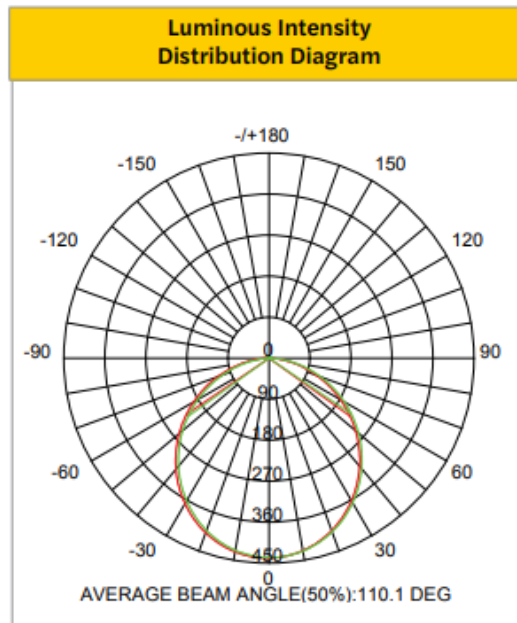

## Performance Table

Product Code	Wattage	2700K		3000K		3500K		4000K		5000K	
		Lumen (lm)	Efficacy (lm/W)	Lumen (lm)	Efficacy (lm/W)	Lumen (lm)	Efficacy (lm/W)	Lumen (lm)	Efficacy (lm/W)	Lumen (lm)	Efficacy (lm/W)
CSDL-4-LS-CS-ST-DDV	13	1007	76	1099	86	1136	88	1137	88	1126	87
CSDL-6-LS-CS-ST-DDV	15	1182	80	1226	84	1254	86	1272	88	1249	86
CSDL-8-LS-CS-ST-DDV	18	1579	91	1706	101	1754	103	1776	105	1745	102
CSDL-4-LS-CS-BT-DDV	13	964	75	998	77	1037	80	1050	82	1026	78
CSDL-6-LS-CS-BT-DDV	15	1104	75	1152	78	1184	81	1210	83	1173	81
CSDL-8-LS-CS-BT-DDV	18	1562	90	1646	94	1704	97	1721	99	1681	96

## Specifications Table

	CSDL-4-LS-CS-XX-DDV	CSDL-6-LS-CS-XX-DDV	CSDL-8-LS-CS-XX-DDV
Nominal Wattage	13W	15W	18W
Delivered Lumens	500/700/900	700/900/1100	900/1100/1500
Efficacy (lm/W)	88	88	105
CCT	Selectable - 2700K, 3000K, 3500K, 4000K, 5000K		
CRI	90+		
Beam Angle	110°		
L70 Lifetime (hrs)	50,000		
Voltage	120V, 50/60Hz		
Power Factor	>0.9		
Dimming	Triac/ELV and 0-10V		
Housing Material	Aluminum		
Lens	PMMA		
Operating Temperature	-20°C to 40°C		
Listings	cETLus, FCC, RoHS, Wet Location, IC Rated, Air Tight, JAB, Energy Star®		
Environment	Wet Location, IC Rated, Air Tight		
Warranty	5 Years Standard		

**Photometrics\***

89169-CSDL-6-LS-CS-ST-DDV

**Color Metrics**

RF	92
RG	100

**Zonal Lumen Summary**

LCS Zone	Lumens	%Fixture
0° - 10°	40	3%
10° - 20°	114	10%
20° - 30°	172	15%
30° - 40°	206	17%
40° - 50°	212	18%
50° - 60°	190	16%
60° - 70°	144	12%
70° - 80°	83	7%
80° - 90°	22	2%
0° - 90°	1182	100%

\*The Diagrams and zonal lumen summaries represent each fixture at highest wattage selection and at 2700K. For complete photometry/IES files, please contact Halco lighting.

**Media Gallery**

**Replacement Trims**