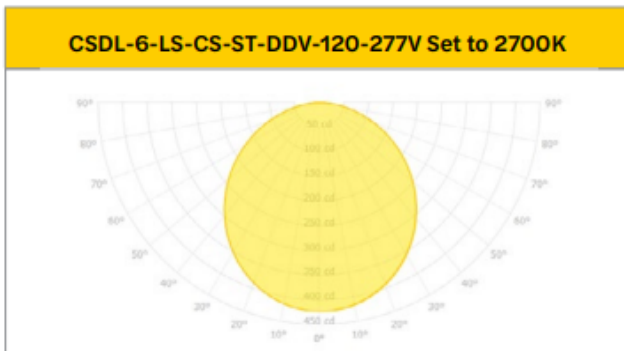

Performance	
Average Life	50,000
Color Rendering Index (CRI)	90
Power Factor	0.9
Beam Angle	110
Beam Type (Spread)	Wide Flood
Light Dist. Type	
Open -Closed Rated	
Environment (wet, damp,etc)	Wet Location
Operating Position	

## Performance Table

Product Code	Wattage	2700K		3000K		3500K		4000K		5000K	
		Lumen (lm)	Efficacy (lm/W)	Lumen (lm)	Efficacy (lm/W)	Lumen (lm)	Efficacy (lm/W)	Lumen (lm)	Efficacy (lm/W)	Lumen (lm)	Efficacy (lm/W)
CSDL-4-LS-CS-ST-DDV	13	1007	76	1099	86	1136	88	1137	88	1126	87
CSDL-6-LS-CS-ST-DDV	15	1182	80	1226	84	1254	86	1272	88	1249	86
CSDL-8-LS-CS-ST-DDV	18	1579	91	1706	101	1754	103	1776	105	1745	102
CSDL-4-LS-CS-BT-DDV	13	964	75	998	77	1037	80	1050	82	1026	78
CSDL-6-LS-CS-BT-DDV	15	1104	75	1152	78	1184	81	1210	83	1173	81
CSDL-8-LS-CS-BT-DDV	18	1562	90	1646	94	1704	97	1721	99	1681	96

## Specifications Table

	CSDL-4-LS-CS-XX-DDV	CSDL-6-LS-CS-XX-DDV	CSDL-8-LS-CS-XX-DDV
Nominal Wattage	13W	15W	18W
Delivered Lumens	500/700/900	700/900/1100	900/1100/1500
Efficacy (lm/W)	88	88	105
CCT	Selectable - 2700K, 3000K, 3500K, 4000K, 5000K		
CRI	90+		
Beam Angle	110°		
L70 Lifetime (hrs)	50,000		
Voltage	120V, 50/60Hz		
Power Factor	>0.9		
Dimming	Triac/ELV and 0-10V		
Housing Material	Aluminum		
Lens	PMMA		
Operating Temperature	-20°C to 40°C		
Listings	cETLus, FCC, RoHS, Wet Location, IC Rated, Air Tight, JAB, Energy Star®		
Environment	Wet Location, IC Rated, Air Tight		
Warranty	5 Years Standard		

**Photometrics\***

89169-CSDL-6-LS-CS-ST-DDV

**Color Metrics**

RF	92
RG	100

**Zonal Lumen Summary**

LCS Zone	Lumens	%Fixture
0° - 10°	40	3%
10° - 20°	114	10%
20° - 30°	172	15%
30° - 40°	206	17%
40° - 50°	212	18%
50° - 60°	190	16%
60° - 70°	144	12%
70° - 80°	83	7%
80° - 90°	22	2%
0° - 90°	1182	100%