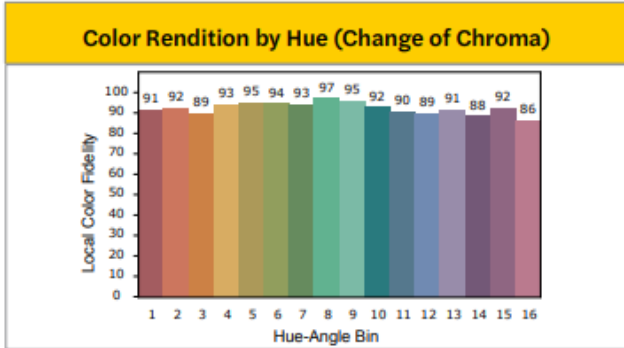

Photometrics*

89169-CSDL-6-LS-CS-ST-DDV

Color Metrics

RF	92
RG	100