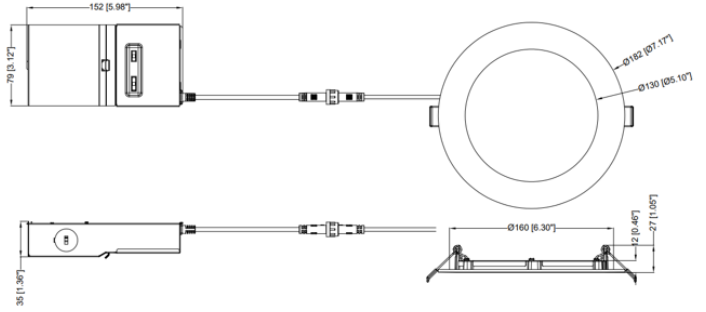

**Photometrics\***

89169-CSDL-6-LS-CS-ST-DDV

**Color Metrics**

RF	92
RG	100

**Zonal Lumen Summary**

LCS Zone	Lumens	%Fixture
0° - 10°	40	3%
10° - 20°	114	10%
20° - 30°	172	15%
30° - 40°	206	17%
40° - 50°	212	18%
50° - 60°	190	16%
60° - 70°	144	12%
70° - 80°	83	7%
80° - 90°	22	2%
0° - 90°	1182	100%

\*The Diagrams and zonal lumen summaries represent each fixture at highest wattage selection and at 2700K. For complete photometry/IES files, please contact Halco lighting.

**Media Gallery**

**Replacement Trims**