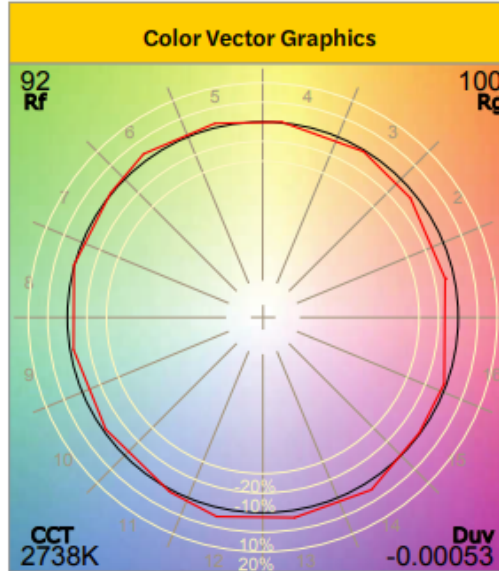

## Performance Table

Product Code	Wattage	2700K		3000K		3500K		4000K		5000K	
		Lumen (lm)	Efficacy (lm/W)	Lumen (lm)	Efficacy (lm/W)	Lumen (lm)	Efficacy (lm/W)	Lumen (lm)	Efficacy (lm/W)	Lumen (lm)	Efficacy (lm/W)
CSDL-4-LS-CS-ST-DDV	13	1007	76	1099	86	1136	88	1137	88	1126	87
CSDL-6-LS-CS-ST-DDV	15	1182	80	1226	84	1254	86	1272	88	1249	86
CSDL-8-LS-CS-ST-DDV	18	1579	91	1706	101	1754	103	1776	105	1745	102
CSDL-4-LS-CS-BT-DDV	13	964	75	998	77	1037	80	1050	82	1026	78
CSDL-6-LS-CS-BT-DDV	15	1104	75	1152	78	1184	81	1210	83	1173	81
CSDL-8-LS-CS-BT-DDV	18	1562	90	1646	94	1704	97	1721	99	1681	96

## Specifications Table

	CSDL-4-LS-CS-XX-DDV	CSDL-6-LS-CS-XX-DDV	CSDL-8-LS-CS-XX-DDV
Nominal Wattage	13W	15W	18W
Delivered Lumens	500/700/900	700/900/1100	900/1100/1500
Efficacy (lm/W)	88	88	105
CCT	Selectable - 2700K, 3000K, 3500K, 4000K, 5000K		
CRI	90+		
Beam Angle	110°		
L70 Lifetime (hrs)	50,000		
Voltage	120V, 50/60Hz		
Power Factor	>0.9		
Dimming	Triac/ELV and 0-10V		
Housing Material	Aluminum		
Lens	PMMA		
Operating Temperature	-20°C to 40°C		
Listings	cETLus, FCC, RoHS, Wet Location, IC Rated, Air Tight, JAB, Energy Star®		
Environment	Wet Location, IC Rated, Air Tight		
Warranty	5 Years Standard		

**Photometrics\***

89169-CSDL-6-LS-CS-ST-DDV

**Color Metrics**

RF	92
RG	100

**Zonal Lumen Summary**

LCS Zone	Lumens	%Fixture
0° - 10°	40	3%
10° - 20°	114	10%
20° - 30°	172	15%
30° - 40°	206	17%
40° - 50°	212	18%
50° - 60°	190	16%
60° - 70°	144	12%
70° - 80°	83	7%
80° - 90°	22	2%
0° - 90°	1182	100%