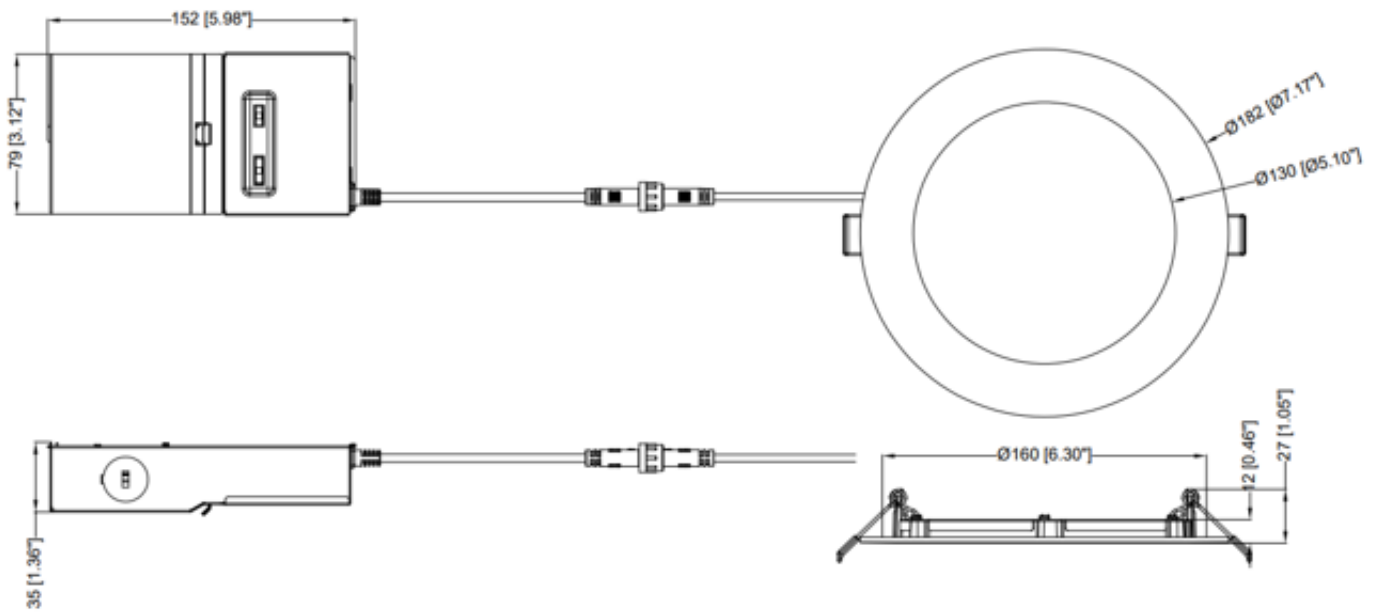

Performance Table

Product Code	Wattage	2700K		3000K		3500K		4000K		5000K	
		Lumen (lm)	Efficacy (lm/W)	Lumen (lm)	Efficacy (lm/W)	Lumen (lm)	Efficacy (lm/W)	Lumen (lm)	Efficacy (lm/W)	Lumen (lm)	Efficacy (lm/W)
CSDL-4-LS-CS-ST-DDV	13	1007	76	1099	86	1136	88	1137	88	1126	87
CSDL-6-LS-CS-ST-DDV	15	1182	80	1226	84	1254	86	1272	88	1249	86
CSDL-8-LS-CS-ST-DDV	18	1579	91	1706	101	1754	103	1776	105	1745	102
CSDL-4-LS-CS-BT-DDV	13	964	75	998	77	1037	80	1050	82	1026	78
CSDL-6-LS-CS-BT-DDV	15	1104	75	1152	78	1184	81	1210	83	1173	81
CSDL-8-LS-CS-BT-DDV	18	1562	90	1646	94	1704	97	1721	99	1681	96

Specifications Table

	CSDL-4-LS-CS-XX-DDV	CSDL-6-LS-CS-XX-DDV	CSDL-8-LS-CS-XX-DDV
Nominal Wattage	13W	15W	18W
Delivered Lumens	500/700/900	700/900/1100	900/1100/1500
Efficacy (lm/W)	88	88	105
CCT	Selectable - 2700K, 3000K, 3500K, 4000K, 5000K		
CRI	90+		
Beam Angle	110°		
L70 Lifetime (hrs)	50,000		
Voltage	120V, 50/60Hz		
Power Factor	>0.9		
Dimming	Triac/ELV and 0-10V		
Housing Material	Aluminum		
Lens	PMMA		
Operating Temperature	-20°C to 40°C		
Listings	cETLus, FCC, RoHS, Wet Location, IC Rated, Air Tight, JAB, Energy Star®		
Environment	Wet Location, IC Rated, Air Tight		
Warranty	5 Years Standard