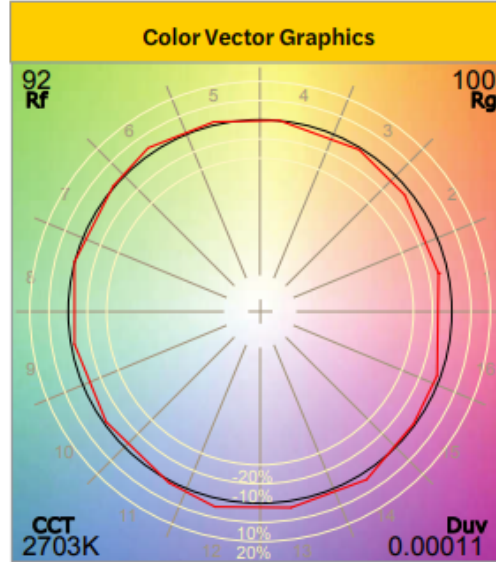

Performance Table

Product Code	Wattage	2700K		3000K		3500K		4000K		5000K	
		Lumen (lm)	Efficacy (lm/W)	Lumen (lm)	Efficacy (lm/W)	Lumen (lm)	Efficacy (lm/W)	Lumen (lm)	Efficacy (lm/W)	Lumen (lm)	Efficacy (lm/W)
CSDL-4-LS-CS-ST-DDV	13	1007	76	1099	86	1136	88	1137	88	1126	87
CSDL-6-LS-CS-ST-DDV	15	1182	80	1226	84	1254	86	1272	88	1249	86
CSDL-8-LS-CS-ST-DDV	18	1579	91	1706	101	1754	103	1776	105	1745	102
CSDL-4-LS-CS-BT-DDV	13	964	75	998	77	1037	80	1050	82	1026	78
CSDL-6-LS-CS-BT-DDV	15	1104	75	1152	78	1184	81	1210	83	1173	81
CSDL-8-LS-CS-BT-DDV	18	1562	90	1646	94	1704	97	1721	99	1681	96

Specifications Table

	CSDL-4-LS-CS-XX-DDV	CSDL-6-LS-CS-XX-DDV	CSDL-8-LS-CS-XX-DDV
Nominal Wattage	13W	15W	18W
Delivered Lumens	500/700/900	700/900/1100	900/1100/1500
Efficacy (lm/W)	88	88	105
CCT	Selectable - 2700K, 3000K, 3500K, 4000K, 5000K		
CRI	90+		
Beam Angle	110°		
L70 Lifetime (hrs)	50,000		
Voltage	120V, 50/60Hz		
Power Factor	>0.9		
Dimming	Triac/ELV and 0-10V		
Housing Material	Aluminum		
Lens	PMMA		
Operating Temperature	-20°C to 40°C		
Listings	cETLus, FCC, RoHS, Wet Location, IC Rated, Air Tight, JAB, Energy Star®		
Environment	Wet Location, IC Rated, Air Tight		
Warranty	5 Years Standard		

Photometrics*

89168-CSDL-4-LS-CS-ST-DDV

Color Metrics

RF	92
RG	100

Zonal Lumen Summary

LCS Zone	Lumens	%Fixture
0° - 10°	35	3%
10° - 20°	98	10%
20° - 30°	148	15%
30° - 40°	176	18%
40° - 50°	181	18%
50° - 60°	161	16%
60° - 70°	121	12%
70° - 80°	69	7%
80° - 90°	17	2%
0° - 90°	1007	100%