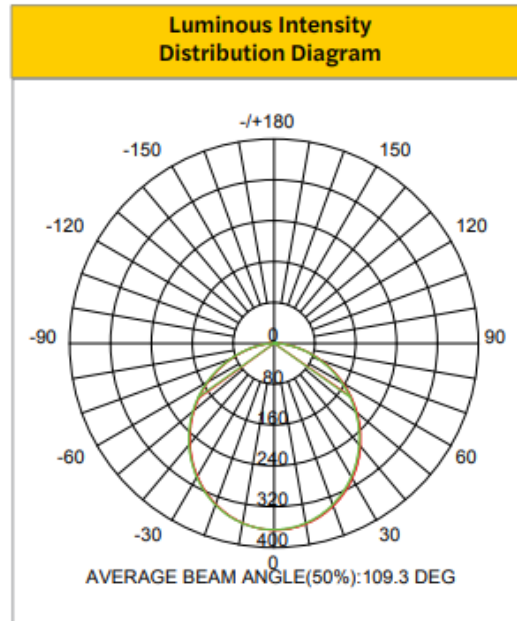

Performance Table

Product Code	Wattage	2700K		3000K		3500K		4000K		5000K	
		Lumen (lm)	Efficacy (lm/W)	Lumen (lm)	Efficacy (lm/W)	Lumen (lm)	Efficacy (lm/W)	Lumen (lm)	Efficacy (lm/W)	Lumen (lm)	Efficacy (lm/W)
CSDL-4-LS-CS-ST-DDV	13	1007	76	1099	86	1136	88	1137	88	1126	87
CSDL-6-LS-CS-ST-DDV	15	1182	80	1226	84	1254	86	1272	88	1249	86
CSDL-8-LS-CS-ST-DDV	18	1579	91	1706	101	1754	103	1776	105	1745	102
CSDL-4-LS-CS-BT-DDV	13	964	75	998	77	1037	80	1050	82	1026	78
CSDL-6-LS-CS-BT-DDV	15	1104	75	1152	78	1184	81	1210	83	1173	81
CSDL-8-LS-CS-BT-DDV	18	1562	90	1646	94	1704	97	1721	99	1681	96

Specifications Table

	CSDL-4-LS-CS-XX-DDV	CSDL-6-LS-CS-XX-DDV	CSDL-8-LS-CS-XX-DDV
Nominal Wattage	13W	15W	18W
Delivered Lumens	500/700/900	700/900/1100	900/1100/1500
Efficacy (lm/W)	88	88	105
CCT	Selectable - 2700K, 3000K, 3500K, 4000K, 5000K		
CRI	90+		
Beam Angle	110°		
L70 Lifetime (hrs)	50,000		
Voltage	120V, 50/60Hz		
Power Factor	>0.9		
Dimming	Triac/ELV and 0-10V		
Housing Material	Aluminum		
Lens	PMMA		
Operating Temperature	-20°C to 40°C		
Listings	cETLus, FCC, RoHS, Wet Location, IC Rated, Air Tight, JAB, Energy Star®		
Environment	Wet Location, IC Rated, Air Tight		
Warranty	5 Years Standard		

Photometrics*

89168-CSDL-4-LS-CS-ST-DDV

Color Metrics

RF	92
RG	100

Zonal Lumen Summary

LCS Zone	Lumens	%Fixture
0° - 10°	35	3%
10° - 20°	98	10%
20° - 30°	148	15%
30° - 40°	176	18%
40° - 50°	181	18%
50° - 60°	161	16%
60° - 70°	121	12%
70° - 80°	69	7%
80° - 90°	17	2%
0° - 90°	1007	100%