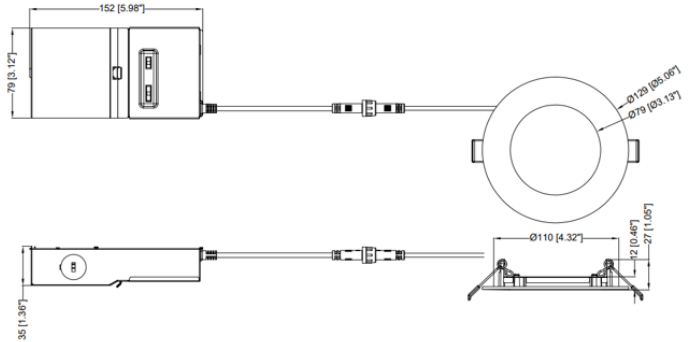

Photometrics*

89168-CSDL-4-LS-CS-ST-DDV

Color Metrics

RF	92
RG	100

Zonal Lumen Summary

LCS Zone	Lumens	%Fixture
0° - 10°	35	3%
10° - 20°	98	10%
20° - 30°	148	15%
30° - 40°	176	18%
40° - 50°	181	18%
50° - 60°	161	16%
60° - 70°	121	12%
70° - 80°	69	7%
80° - 90°	17	2%
0° - 90°	1007	100%

*The Diagrams and zonal lumen summaries represent each fixture at highest wattage selection and at 2700K. For complete photometry/IES files, please contact Halco lighting.

Media Gallery

Replacement Trims