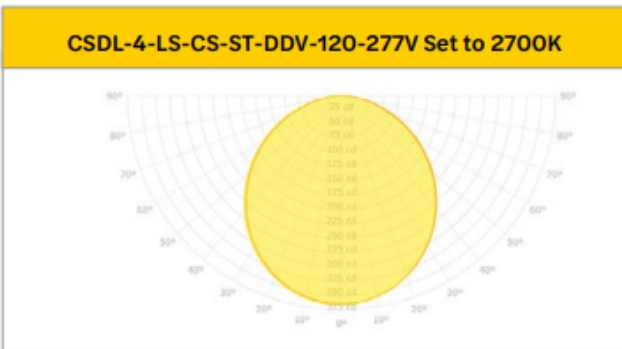

Ordering Logic:

Series	Product Size	Lumen Output	CRI/CCT	Trim	Voltage/Dimming
CDSL = Commercial Slim Downlight	4 = 4" 6 = 6" 8 = 8"	LS = Lumen Selectable 4": 500/700/900 6": 700/900/1100 8": 900/1100/1500	CS = 90 CRI, Color Selectable (27K/30K/35K/40K/50K)	ST = Smooth Trim BT = Baffle Trim	DDV = Dual Dimming Universal 120-277V 0-10V Dimming OR 120V TRIAC/ELV

Performance Table

Product Code	Wattage	2700K		3000K		3500K		4000K		5000K	
		Lumen (lm)	Efficacy (lm/W)	Lumen (lm)	Efficacy (lm/W)	Lumen (lm)	Efficacy (lm/W)	Lumen (lm)	Efficacy (lm/W)	Lumen (lm)	Efficacy (lm/W)
CSDL-4-LS-CS-ST-DDV	13	1007	76	1099	86	1136	88	1137	88	1126	87
CSDL-6-LS-CS-ST-DDV	15	1182	80	1226	84	1254	86	1272	88	1249	86
CSDL-8-LS-CS-ST-DDV	18	1579	91	1706	101	1754	103	1776	105	1745	102
CSDL-4-LS-CS-BT-DDV	13	964	75	998	77	1037	80	1050	82	1026	78
CSDL-6-LS-CS-BT-DDV	15	1104	75	1152	78	1184	81	1210	83	1173	81
CSDL-8-LS-CS-BT-DDV	18	1562	90	1646	94	1704	97	1721	99	1681	96

Specifications Table

	CSDL-4-LS-CS-XX-DDV	CSDL-6-LS-CS-XX-DDV	CSDL-8-LS-CS-XX-DDV
Nominal Wattage	13W	15W	18W
Delivered Lumens	500/700/900	700/900/1100	900/1100/1500
Efficacy (lm/W)	88	88	105
CCT	Selectable - 2700K, 3000K, 3500K, 4000K, 5000K		
CRI	90+		
Beam Angle	110°		
L70 Lifetime (hrs)	50,000		
Voltage	120V, 50/60Hz		
Power Factor	>0.9		
Dimming	Triac/ELV and 0-10V		
Housing Material	Aluminum		
Lens	PMMA		
Operating Temperature	-20°C to 40°C		
Listings	cETLus, FCC, RoHS, Wet Location, IC Rated, Air Tight, JAB, Energy Star®		
Environment	Wet Location, IC Rated, Air Tight		
Warranty	5 Years Standard		

Photometrics*

89168-CSDL-4-LS-CS-ST-DDV

Color Metrics

RF	92
RG	100

Zonal Lumen Summary

LCS Zone	Lumens	%Fixture
0° - 10°	35	3%
10° - 20°	98	10%
20° - 30°	148	15%
30° - 40°	176	18%
40° - 50°	181	18%
50° - 60°	161	16%
60° - 70°	121	12%
70° - 80°	69	7%
80° - 90°	17	2%
0° - 90°	1007	100%