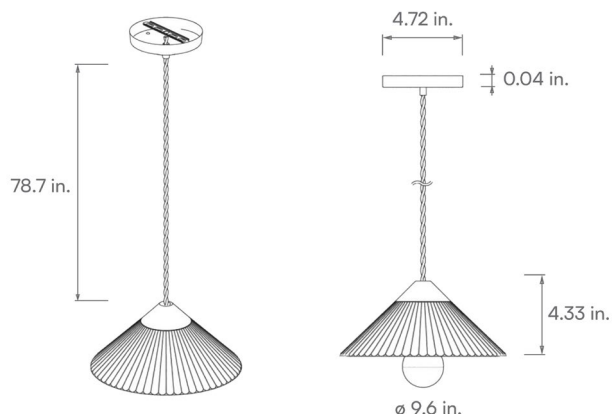

SUMMIT MOUNTAIN

CONCRETE PENDANT

Model No. EIN-HL5OB-1100

Handmade Concrete Pendant Light. The unique blend of concrete and wooden elements in the design gives the pendant light a natural and organic feel, to create various atmospheres by using your preferred style of light bulb. Other notable features include: 100-240V, Energy-efficient 20W max.

***The light fixture is equipped with an E26 base socket, and it does not come with a light bulb**

Ocean Blue

Electrical Specifications

Model No.	Socket	Input Power	Input Voltage	Rating	Operational Temperature	Warranty
EIN-HL5OB-1100	E26	Max 20W	100-240V	Damp Rated	5°F - 104°F	3 Yrs.

Product Material	Components
Concrete, Wood	Main Fixture, Bracket, Bolt, Screw

Mechanical Specifications

Origin	Inner Box QTY.	Master Box QTY.	Weight(lbs)	Dimensions(in.)	Wire Length(in.)	UPC Code
South Korea	1 pc	4 pcs	2.4 lbs	9.6"(Ø) x 4.33"(H)	78.7"	811174038863

Product Dimensions

Color Option