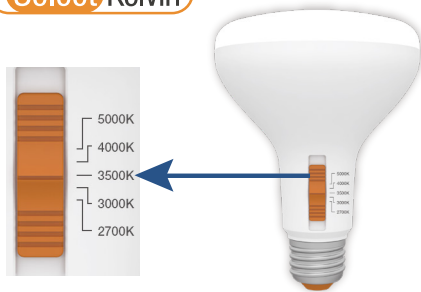

Project Name:	Type:
Part Number:	Date:

CCT SELECT BR LAMP

FEATURES

- Suitable to replace 65W, 75W incandescent lamps
- SelectKelvin technology - field selectable color temperature in 2700K, 3000K, 3500K, 4000K, and 5000K
- Smooth dimming with most forward and reverse phase dimmers*
- High CRI 92 produces rich and vibrant colors
- Shatter resistant
- Suitable for use in totally enclosed fixtures and damp locations
- Fixture operating temperature: -4°F to 95°F (-20°C to 35°C)
- Lamp ambient temperature: -4°F to 113°F (-20°C to 45°C)
- Rated Lifetime(L70): 25,000hrs
- 3 year limited warranty**

FOCUS FEATURE

5 Selectable Color Temperatures

2700K
SOFT WHITE LIGHT

3000K
WARM WHITE LIGHT

3500K
NEUTRAL WHITE LIGHT

4000K
COOL WHITE LIGHT

5000K
DAY LIGHT

SPECIFICATIONS

Product	Model	Equiv.	Wattage (W)	5 Selectable CCTs	Lumens	Efficacy (LPW)	Input Voltage	Beam Angle	CRI	Dim.*	Power Factor	Fixture Rating	T20 / DOE
37864	7BR30DIM/9CCTS	65W	7	2700K / 3000K / 3500K / 4000K / 5000K	650	93	120V	120°	92	Yes	0.7	Enclosed	√ / √
38308	10BR30DIM/9CCTS	75W	10	2700K / 3000K / 3500K / 4000K / 5000K	950	95	120V	120°	92	Yes	0.7	Enclosed	√ / √