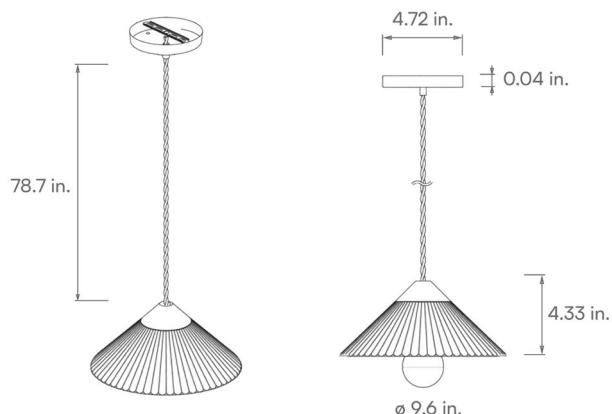

### Electrical Specifications

Model No.	Socket	Input Power	Input Voltage	Rating	Operational Temperature	Warranty
EIN-HL1CW-1100	E26	Max 20W	100-240V	Damp Rated	5°F - 104°F	3 Yrs.

Product Material	Components
Concrete, Wood	Main Fixture, Bracket, Bolt, Screw

### Mechanical Specifications

Origin	Inner Box QTY.	Master Box QTY.	Weight(lbs)	Dimensions(in.)	Wire Length(in.)	UPC Code
South Korea	1 pc	4 pcs	2.4 lbs	9.6"(Ø) x 4.33"(H)	78.7"	811174038801

### Product Dimensions