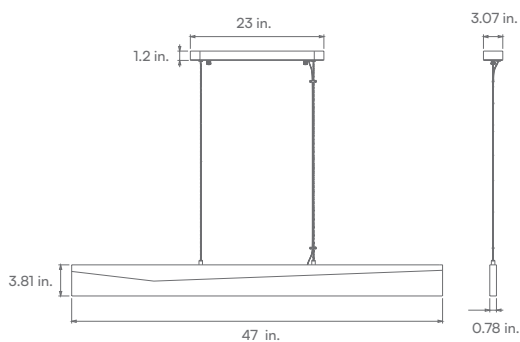

Artisan skills permeate into your life

It is an Euri premium product that is directly responsible for design and production.

SPECIFICATION

- **Model No.**
EWD4-20W113W
- **Input Power**
20 W
- **Lumen Output**
1795 lm
- **Color Temperature**
3000K
- **Operating Voltage**
220Vac / 60Hz
- **Materials**
Walnut Wood, Aluminium Steel
- **Dimension**
47" X 0.78" X 3.81"
- **CRI**
80 CRI
- **Wire Length**
26.24 in.
- **Flange Size**
Left:
16.53" X 2.1" X 1.18"
Right:
15.74" X 3.54" X 1.18"