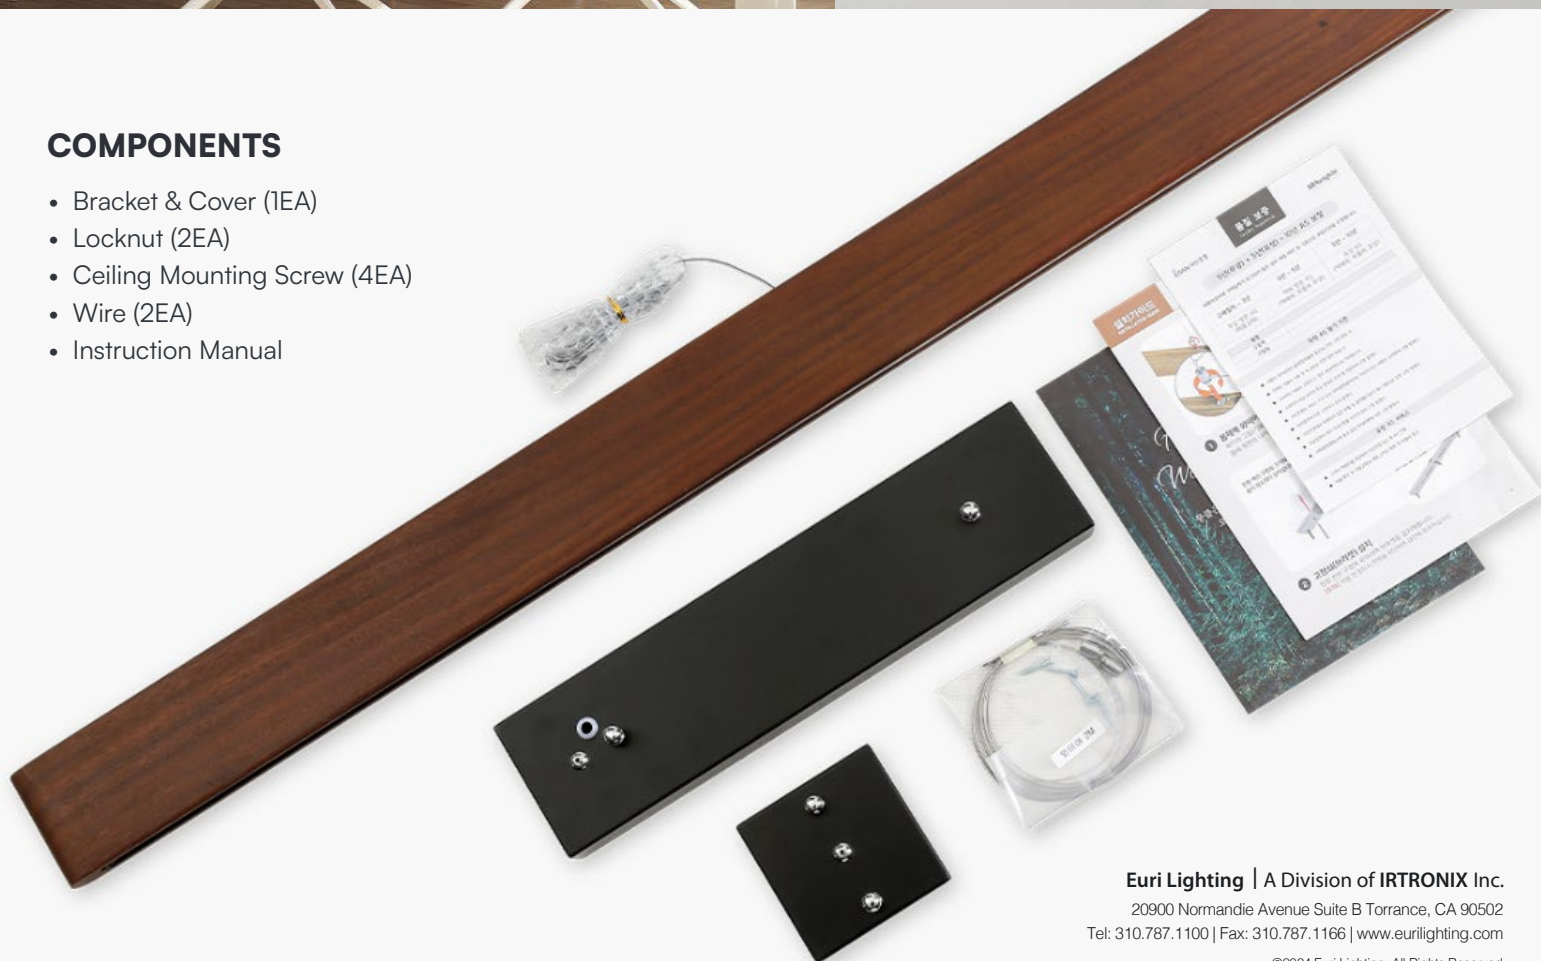

Euri Lighting | A Division of **IRTRONIX Inc.**
20900 Normandie Avenue Suite B Torrance, CA 90502
Tel: 310.787.1100 | Fax: 310.787.1166 | www.eurilighting.com

©2024 Euri Lighting. All Rights Reserved