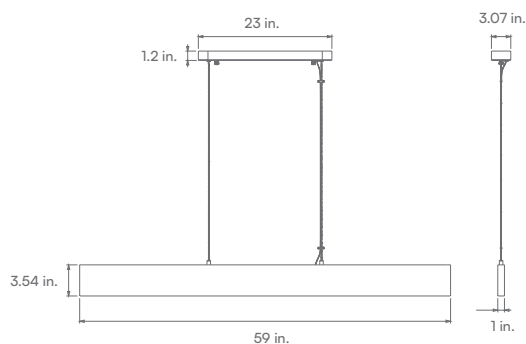

Artisan skills permeate into your life

It is an Euri premium product that is directly responsible for design and production.

SPECIFICATION

- **Model No.**
EWD5-30W113P
- **Input Power**
30 W
- **Lumen Output**
2850 lm
- **Color Temperature**
3000K
- **Operating Voltage**
220Vac / 60Hz
- **Materials**
IPE Wood, Aluminium Steel
- **Dimension**
59.05" X 0.98" X 3.54"
- **CRI**
80 CRI
- **Wire Length**
26.24 in.
- **Flange Size**
Left:
15.74" X 3.93" X 1.57"
Right:
3.93" X 3.93" X 1.57"

Euri Linear Wood Pendant 59"

Euri Linear Wood Pendant 59"

Model No. EWD5-30W113P

Euri
Euri Lighting

IPE WOOD

IPE wood, known for its high strength, resistance to splitting or warping, and exceptional durability, making it highly versatile for various applications.