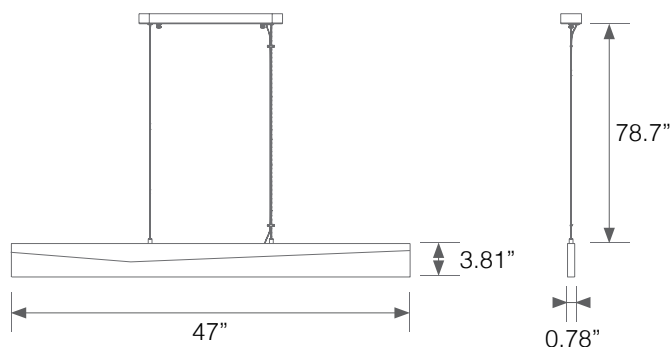

N/A
REPLACEMENT

- 20W**
20 Watts
- 3000K**
Soft White
- Damp Rated**
- Energy Efficient**
- Integrated LED Fixture**

Electrical Specifications

Model No.	Input Power	Input Voltage	Lumen Output	Beam Angle	Center Beam	CCT
EWD4-20W113W	20 W	100-240V	1795 lm	80°	N/A	3000 K
CRI	Luminous Efficacy	Power Factor	Input Current	Base	Lamp Lifespan	Estimated Yearly Cost
80	89 lm/W	0.9	0.1 A	N/A	30,000 Hrs.	\$2.16

Mechanical Specifications

Operational Temperature	Inner Box QTY.	Master Box QTY.	Dimensions(in.)	Wire Length(in.)	UPC Code
-68°F - 140°F	1 pc	4 pcs	47"(L) x 0.78"(W) x 3.81"(H)	78.7"	811174038764

Product Dimensions