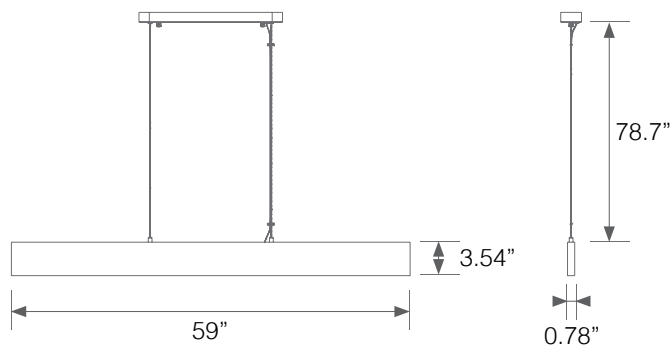

LINE 59

LED LINEAR WOOD PENDANT

Model No. EWD5-30W113P

59" Linear Wood Pendant Light. Crafted from high-quality IPE wood, this fixture combines natural beauty with sophisticated design, making it the perfect addition to any contemporary setting. Other notable features include: Warm 3000K-creating a cozy and inviting atmosphere, 100-240V, Energy-efficient 30W consumption, and 30,000 hours of life

Walnut Wood Housing & Frosted Plastic Lens

N/A
REPLACEMENT

- 30W**
30 Watts
- 3000K**
Soft White
- Damp Rated**
- Energy Efficient**
- Integrated LED Fixture**

Electrical Specifications

Model No.	Input Power	Input Voltage	Lumen Output	Beam Angle	Center Beam	CCT
EWD3-20W113W	30 W	100-240V	2850 lm	80°	N/A	3000 K

CRI	Luminous Efficacy	Power Factor	Input Current	Base	Lamp Lifespan	Estimated Yearly Cost
80	95 lm/W	0.9	0.14 A	N/A	30,000 Hrs.	\$3.61

Mechanical Specifications

Operational Temperature	Inner Box QTY.	Master Box QTY.	Dimensions(in.)	Wire Length(in.)	UPC Code
-68°F - 140°F	1 pc	2 pcs	59"(L) x 0.78"(W) x 3.54"(H)	78.7"	811174038726

Product Dimensions

Product Photometric Data