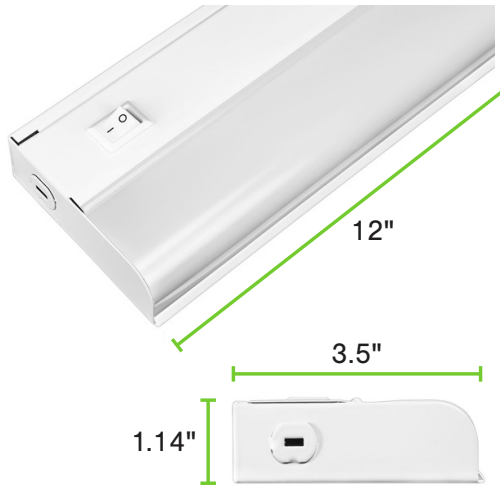

INSTALLATION

- Designed for surface mounting (hardware included); see installation instructions for more information.

CONSTRUCTION

- Steel construction with white finish
- Frosted polycarbonate lens helps diffuse light output and reduce glare

DIMENSIONS

12" DIMENSIONS:

Length: 12"

Height: 1.14"

Width: 3.5"

Weight: 1.01 lbs

18" DIMENSIONS:

Length: 18"

Height: 1.14"

Width: 3.5"

Weight: 1.28 lbs

21" DIMENSIONS:

Length: 21"

Height: 1.14"

Width: 3.5"

Weight: 1.57 lbs

24" DIMENSIONS:

Length: 24"

Height: 1.14"

Width: 3.5"

Weight: 1.70 lbs

WARNINGS

- Only use this LED under cabinet fixture with the dimmers listed in the compatibility list. Using this fixture with incompatible dimmers may cause performance issues including humming, buzzing, flickering, and poor dimming performance.