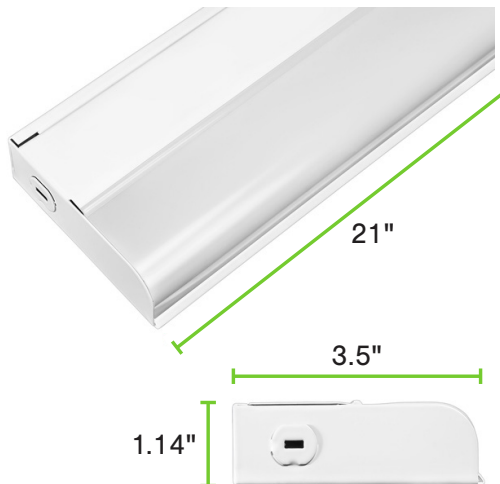

INSTALLATION

- Designed for surface mounting (hardware included); see installation instructions for more information.

CONSTRUCTION

- Steel construction with white finish
- Frosted polycarbonate lens helps diffuse light output and reduce glare

DIMENSIONS

12" DIMENSIONS:

Length: 12"

Height: 1.14"

Width: 3.5"

Weight: 1.01 lbs

18" DIMENSIONS:

Length: 18"

Height: 1.14"

Width: 3.5"

Weight: 1.28 lbs

21" DIMENSIONS:

Length: 21"

Height: 1.14"

Width: 3.5"

Weight: 1.57 lbs

24" DIMENSIONS:

Length: 24"

Height: 1.14"

Width: 3.5"

Weight: 1.70 lbs

WARNINGS

- Only use this LED under cabinet fixture with the dimmers listed in the compatibility list. Using this fixture with incompatible dimmers may cause performance issues including humming, buzzing, flickering, and poor dimming performance.