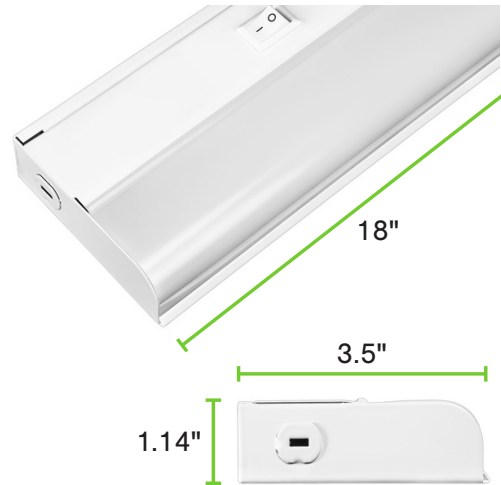

DIMENSIONS

12" DIMENSIONS:

Length: 12"

Height: 1.14"

Width: 3.5"

Weight: 1.01 lbs

18" DIMENSIONS:

Length: 18"

Height: 1.14"

Width: 3.5"

Weight: 1.28 lbs

21" DIMENSIONS:

Length: 21"

Height: 1.14"

Width: 3.5"

Weight: 1.57 lbs

24" DIMENSIONS:

Length: 24"

Height: 1.14"

Width: 3.5"

Weight: 1.70 lbs

WARNINGS

- Only use this LED under cabinet fixture with the dimmers listed in the compatibility list. Using this fixture with incompatible dimmers may cause performance issues including humming, buzzing, flickering, and poor dimming performance.