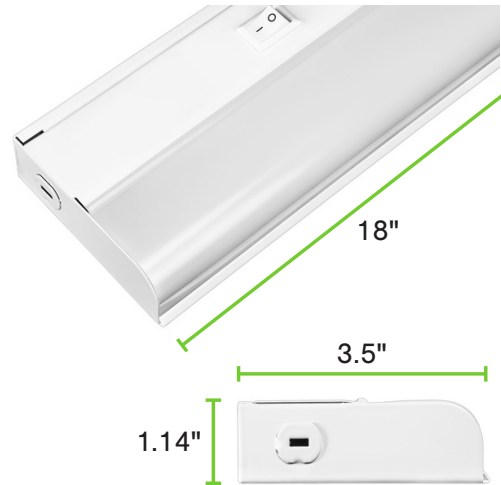

## DIMENSIONS

### **12" DIMENSIONS:**

Length: 12"

Height: 1.14"

Width: 3.5"

Weight: 1.01 lbs

### **18" DIMENSIONS:**

Length: 18"

Height: 1.14"

Width: 3.5"

Weight: 1.28 lbs

### **24" DIMENSIONS:**

Length: 24"

Height: 1.14"

Width: 3.5"

Weight: 1.70 lbs