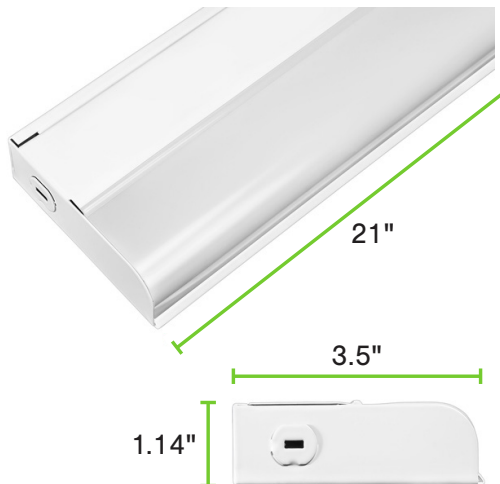

### **12" DIMENSIONS:**

Length: 12"

Height: 1.14"

Width: 3.5"

Weight: 1.01 lbs

### **18" DIMENSIONS:**

Length: 18"

Height: 1.14"

Width: 3.5"

Weight: 1.28 lbs

### **21" DIMENSIONS:**

Length: 21"

Height: 1.14"

Width: 3.5"

Weight: 1.57 lbs

### **24" DIMENSIONS:**

Length: 24"

Height: 1.14"

Width: 3.5"

Weight: 1.70 lbs