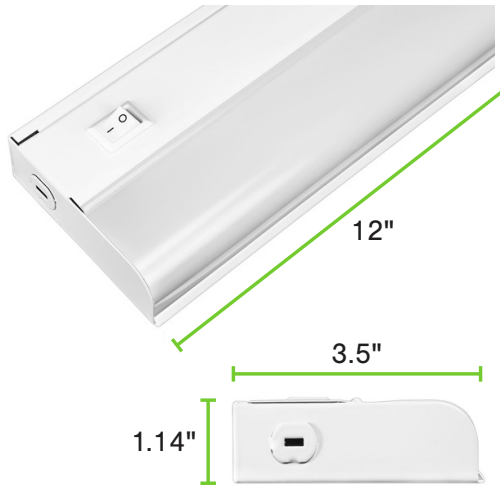

## DIMENSIONS

### **12" DIMENSIONS:**

Length: 12"

Height: 1.14"

Width: 3.5"

Weight: 1.01 lbs

### **18" DIMENSIONS:**

Length: 18"

Height: 1.14"

Width: 3.5"

Weight: 1.28 lbs

### **24" DIMENSIONS:**

Length: 24"

Height: 1.14"

Width: 3.5"

Weight: 1.70 lbs