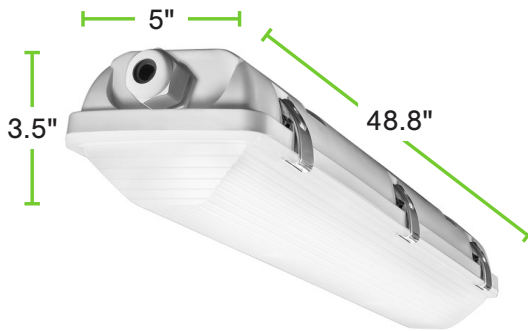

## DIMENSIONS

### **PLTS-40045, PLT-80067, PLT-80094 DIMENSIONS**

Length: 47.2"

Height: 3.1"

Width: 3.6"

Weight: 4.4 lbs

### **PLTS-40075, PLTS-40077, PLTS-40079, PLT-80070 DIMENSIONS**

Length: 48.8"

Height: 3.5"

Width: 5"

Weight: 5.95 lbs

### **PLT-80068 & PLT-80069 DIMENSIONS**

Length: 94.5"

Height: 3.1"

Width: 3.5"

Weight: 7.7 lbs.