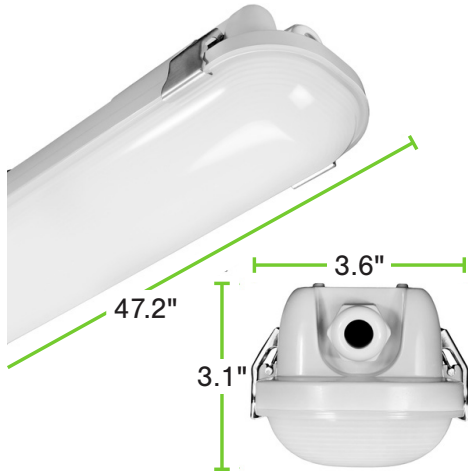

## DIMENSIONS

### **PLTS-40045, PLT-80067, PLT-80094 DIMENSIONS**

Length: 47.2"

Height: 3.1"

Width: 3.6"

Weight: 4.4 lbs

### **PLTS-40075, PLTS-40077, PLTS-40079, PLT-80070 DIMENSIONS**

Length: 48.8"

Height: 3.5"

Width: 5"

Weight: 5.95 lbs

### **PLT-80068 & PLT-80069 DIMENSIONS**

Length: 94.5"

Height: 3.1"

Width: 3.5"

Weight: 7.7 lbs.