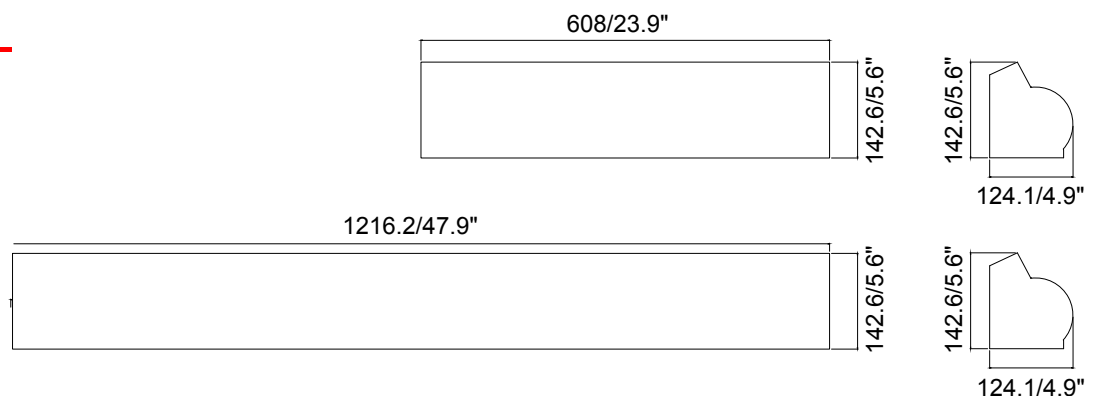

Dimensions:MM

Specifications

ETLSTW-2FT*/4FT

Length:608/1216(23.9"/47.9")

Width: 124.1(4.9")

Depth:142.6(5.6")

Weight:1.8/3.65(kg)

*2' options available via Special Order. Call 1-800-624-4488.