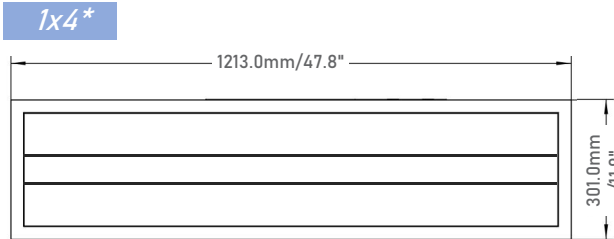

Dimensions

Dimensional tolerance: ±1.0mm

Performance

**Optional sizes & outputs available via Special Order. Call 1-800-624-4488*

	Category	Size	Model NO.	Power	Lumens	Efficacy
	Fixed Power & CCT	1x4	NPS-00369*	28	3500	125
		2x2	NPS-00370*	28	3500	125
			NPS-00371*	36	4500	125
		2x4	NPS-00372*	36	4500	125
NPS-00373*	46		5750	125		