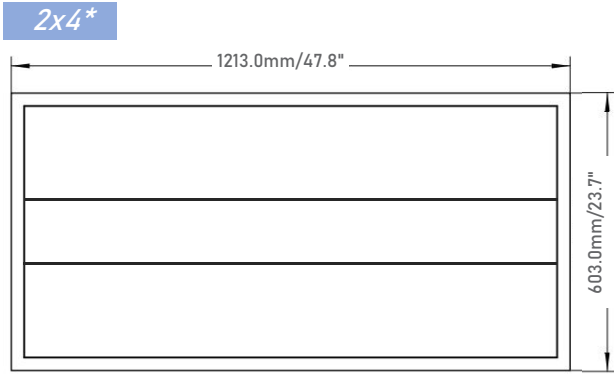

Back-lit LED Troffer Fixture

2x4*

2x2

1x4*

Top features

- 125 lm/W or 110 lm/W.
- Low profile
- Architectural recessed lighting solution
- Compatible with Battery Backup*

Specifications and accessories

UL Listing:

Dimensions

Dimensional tolerance: ±1.0mm

Performance

**Optional sizes & outputs available via Special Order. Call 1-800-624-4488*

	Category	Size	Model NO.	Power	Lumens	Efficacy
	Fixed Power & CCT	1x4	NPS-00369*	28	3500	125
		2x2	NPS-00370*	28	3500	125
			NPS-00371*	36	4500	125
		2x4	NPS-00372*	36	4500	125
NPS-00373*	46		5750	125		

	Category	Size	Model NO.	Power	Lumens*	Efficacy*	
	Field-adjustable Power & CCT	1x4	NPS-00374*	30	3750	125	
				25	3200	128	
				20	2620	131	
		2x2	NPS-00375*	30	3750	125	
				25	3200	128	
				20	2620	131	
			2x4	NPS-00376*	40	5000	125
					35	4480	128
					30	3930	131
2x4	NPS-00377*	46	5750	125			
		40	5120	128			
		35	4585	131			
	Field-adjustable Power & CCT	1x4	NPS-00378*	35	3850	110	
				30	3390	113	
				25	2900	116	
2x2		PLT-90410	35	3850	110		
			30	3390	113		
			25	2900	116		
2x4		NPS-00379*	50	5500	110		
			40	4520	113		
			30	3480	116		