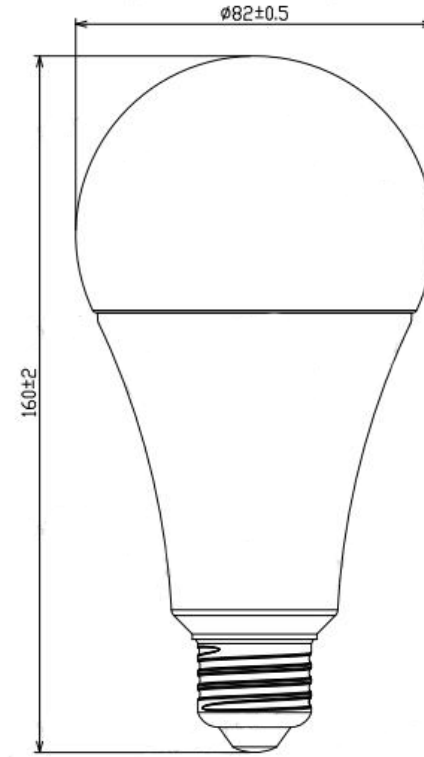

# LED A23 Bulb

Ideal for use in enclosed lamps, ceiling fans, porch, patio, garage, wall lights, rear lights, pendant fixtures, office, or any space for brighter home lighting.

Wattage: 27W

Base type: E26

## Specifications

StockCode	Voltage	replaces W	Lumens	CCT	CRI	Lens	Lamp Base	Size (in)	Lifespan	Case Qty	Case Dimension
PLT-13272	120V	200W	3200LM	2700K	80	Frosted	E26	3.22*6.30	10000H	50	442×442×180mm