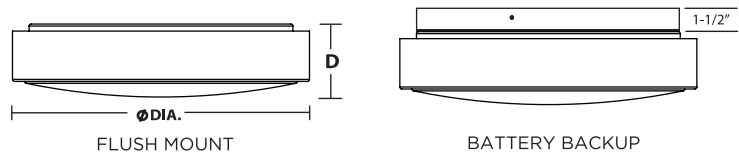

Specifications and dimensions
subject to change without notice.

Ordering Information:

Brushed Aluminum	Black	Satin Brass	LED	Source Lumens	Delivered Lumens	Adjustable CCT	DIA.	D
OTVF1218LAJD1BA	OTVF1218LAJD1BK	OTVF1218LAJD1SB	22W	1800	1020	3000K/3500K/4000K	12"	3"
OTVF1425LAJD1BA	OTVF1425LAJD1BK	OTVF1425LAJD1SB	33W	2500	1610	3000K/3500K/4000K	14"	3"
OTVF1932LAJD1BA	OTVF1932LAJD1BK	OTVF1932LAJD1SB	46W	3200	2150	3000K/3500K/4000K	19"	3"