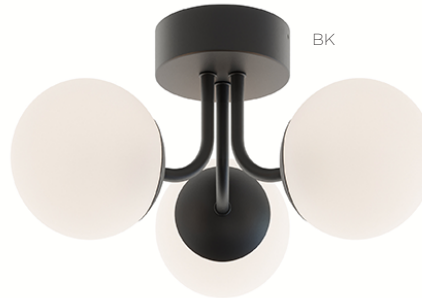

LOCATION		DATE
PREPARED BY		QUANTITY
COMMENTS		FIXTURE TYPE
CATALOG NUMBER		

Metropolitan LED Ceiling METC Series

Features

Sleek contemporary styling with die-cast metal arms.
For use in kitchen, dining, foyers or anywhere general lighting is needed.
Provides lighting in residential, commercial and hospitality applications.
This fixture mounts to a standard junction box (not included).

Diffuser

White glass diffusers.

Electrical

Input 120 VAC 60 Hz.
Compatible with residential TRIAC and ELV dimmers.

LED

Integrated LED modules capable of producing:
18W = 1800 source lumens, 1325 delivered lumens
3000K (CCT) rated for 50,000 hrs., 90 CRI.

Specifications and dimensions
subject to change without notice.

Ordering Information:

Black	Satin Brass	Satin Nickel	LED	Source Lumens	Delivered Lumens	CCT	DIA.	H
METC15L30D1BK	METC15L30D1SB	METC15L30D1SN	18W	1800	1325	3000K	15-1/2"	7-3/4"