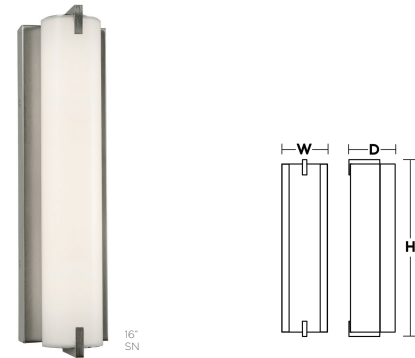

Ordering Information:

Sconce

Black	Satin Brass	Satin Nickel	LED	Delivered Lumens	Adjustable CCT	H	W	D
AXLS0416LAJUDBK	AXLS0416LAJUDSB	AXLS0416LAJUDSN	15W	1200	2700K/3000K/3500K/4000K/5000K	16"	4-1/8"	4"

Vanity

Black	Satin Brass	Satin Nickel	LED	Delivered Lumens	Adjustable CCT	L	H	D
AXLV2404LAJUDBK	AXLV2404LAJUDSB	AXLV2404LAJUDSN	25W	1850	2700K/3000K/3500K/4000K/5000K	24-3/4"	4-1/8"	4"
AXLV3604LAJUDBK	AXLV3604LAJUDSB	AXLV3604LAJUDSN	30W	2325	2700K/3000K/3500K/4000K/5000K	36-3/4"	4-1/8"	4"