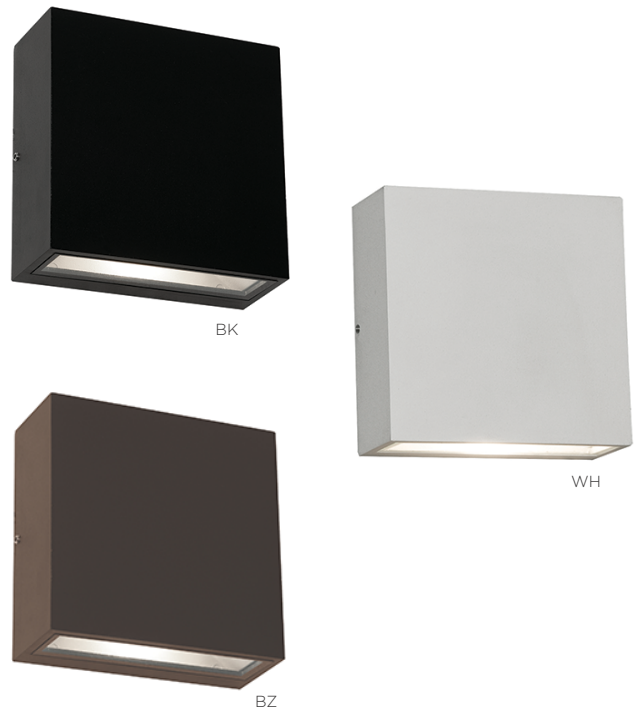

Ordering Information:

Black	Bronze	White	LED	Source Lumens	Delivered Lumens	CCT	H	W	D
DEXW060612L30MVBK (1-LIGHT)	DEXW060612L30MVBZ (1-LIGHT)	DEXW060612L30MVWH (1-LIGHT)	12W	1200	537	3000K	5-1/2"	5-1/2"	2-1/4"
DEXW060624L30MVBK (2-LIGHT)	DEXW060624L30MVBZ (2-LIGHT)	DEXW060624L30MVWH (2-LIGHT)	24W	2400	1025	3000K	5-1/2"	5-1/2"	2-1/4"