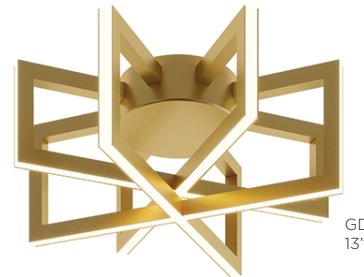

LOCATION		DATE
PREPARED BY		QUANTITY
COMMENTS		FIXTURE TYPE
CATALOG NUMBER		

Cass LED Ceiling CSSC Series

Features

This ceiling fixture features three-sided illumination with a white acrylic diffuser. Ideal use in hallways, entrances or anywhere general lighting is needed. Provides lighting in residential, commercial and hospitality applications. Fixture mounts to standard junction box (not included).

Construction

Extruded aluminum housing. The canopy fits over a standard junction box. Power supply connections must be made inside a junction box (not included).

Finish

Black, Gold, or Satin Nickel finish.

Diffuser

White acrylic diffuser.

Electrical

Input 120 VAC 60 HZ.
Compatible with TRIAC and ELV dimmers.

LED

Integrated LED modules capable of producing:
30W = 3200 source lumens, 2040 delivered lumens
38W = 4000 source lumens, 2600 delivered lumens
3000K (CCT). Rated for 50,000 Hrs., 90 CRI.

Certification

All fixtures are cETLus listed for indoor damp locations.
Title 24/JA8 compliant.

Warranty

Limited warranty: This fixture is free from defects in materials and workmanship for a period of 5 year from date of purchase.

Specifications and dimensions
subject to change without notice.

BK
13"

SN
17"

GD
13"

Ordering Information:

Black	Gold	Satin Nickel	LED	Source Lumens	Delivered Lumens	CCT	D	DIA.
CSSC13L30D1BK	CSSC13L30D1GD	CSSC13L30D1SN	30W	3200	2040	3000K	5-1/4"	13"
CSSC17L30D1BK	CSSC17L30D1GD	CSSC17L30D1SN	38W	4000	2600	3000K	5-1/4"	17"