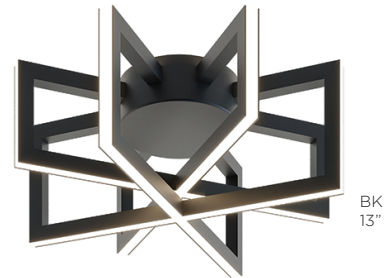

LOCATION		DATE
PREPARED BY		QUANTITY
COMMENTS		FIXTURE TYPE
CATALOG NUMBER		

Cass LED Ceiling CSSC Series

Features

This ceiling fixture features three-sided illumination with a white acrylic diffuser. Ideal use in hallways, entrances or anywhere general lighting is needed. Provides lighting in residential, commercial and hospitality applications. Fixture mounts to standard junction box (not included).

Construction

Extruded aluminum housing. The canopy fits over a standard junction box. Power supply connections must be made inside a junction box (not included).

Finish

Black, Gold, or Satin Nickel finish.

Diffuser

White acrylic diffuser.

Electrical

Input 120 VAC 60 HZ.
Compatible with TRIAC and ELV dimmers.

LED

Integrated LED modules capable of producing:
30W = 3200 source lumens, 2040 delivered lumens
38W = 4000 source lumens, 2600 delivered lumens
3000K (CCT). Rated for 50,000 Hrs., 90 CRI.

Certification

All fixtures are cETLus listed for indoor damp locations.
Title 24/JA8 compliant.

Warranty

Limited warranty: This fixture is free from defects in materials and workmanship for a period of 5 year from date of purchase.

Specifications and dimensions
subject to change without notice.

BK
13"

SN
17"

GD
13"

Ordering Information:

Black	Gold	Satin Nickel	LED	Source Lumens	Delivered Lumens	CCT	D	DIA.
CSSC13L30D1BK	CSSC13L30D1GD	CSSC13L30D1SN	30W	3200	2040	3000K	5-1/4"	13"
CSSC17L30D1BK	CSSC17L30D1GD	CSSC17L30D1SN	38W	4000	2600	3000K	5-1/4"	17"