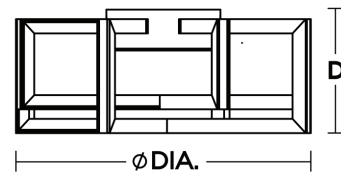

Construction

Extruded aluminum housing. The canopy fits over a standard junction box. Power supply connections must be made inside a junction box (not included).

Finish

Black, Gold, or Satin Nickel finish.

Specifications and dimensions
subject to change without notice.

BK
13"

SN
17"

GD
13"

Ordering Information:

Black	Gold	Satin Nickel	LED	Source Lumens	Delivered Lumens	CCT	D	DIA.
CSSC13L30D1BK	CSSC13L30D1GD	CSSC13L30D1SN	30W	3200	2040	3000K	5-1/4"	13"
CSSC17L30D1BK	CSSC17L30D1GD	CSSC17L30D1SN	38W	4000	2600	3000K	5-1/4"	17"