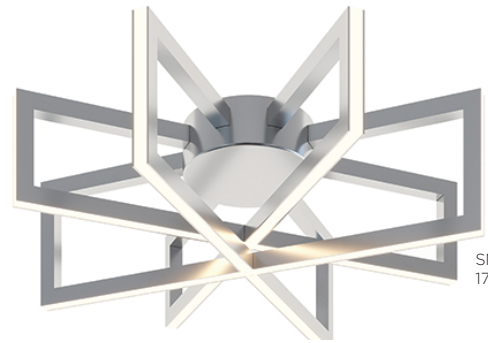

LOCATION		DATE
PREPARED BY		QUANTITY
COMMENTS		FIXTURE TYPE
CATALOG NUMBER		

Cass LED Ceiling CSSC Series

Features

This ceiling fixture features three-sided illumination with a white acrylic diffuser. Ideal use in hallways, entrances or anywhere general lighting is needed. Provides lighting in residential, commercial and hospitality applications. Fixture mounts to standard junction box (not included).

Construction

Extruded aluminum housing. The canopy fits over a standard junction box. Power supply connections must be made inside a junction box (not included).

Finish

Black, Gold, or Satin Nickel finish.

Specifications and dimensions
subject to change without notice.

BK
13"

SN
17"

GD
13"

Ordering Information:

Black	Gold	Satin Nickel	LED	Source Lumens	Delivered Lumens	CCT	D	DIA.
CSSC13L30D1BK	CSSC13L30D1GD	CSSC13L30D1SN	30W	3200	2040	3000K	5-1/4"	13"
CSSC17L30D1BK	CSSC17L30D1GD	CSSC17L30D1SN	38W	4000	2600	3000K	5-1/4"	17"