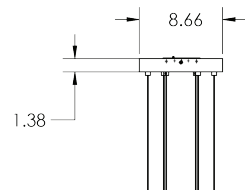

Construction

Extruded aluminum housing. The canopy fits over a standard junction box. Canopy dimensions - 20.5" x 8.7" x 1.4". Power supply connections must be made inside a junction box (not included).

Specifications and dimensions
subject to change without notice.

Ordering Information:

Black	Gold	Satin Nickel	LED	Source Lumens	Delivered Lumens	CCT	H	L	W
COLP39L30D1BK	COLP39L30D1GD	COLP39L30D1SN	34W	3900	2600	3000K	11"	39"	14-1/2"