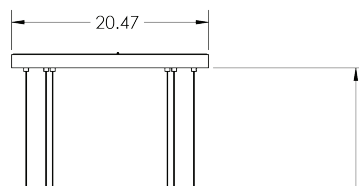

Ordering Information:

Black	Gold	Satin Nickel	LED	Source Lumens	Delivered Lumens	CCT	H	L	W
COLP39L30D1BK	COLP39L30D1GD	COLP39L30D1SN	34W	3900	2600	3000K	11"	39"	14-1/2"