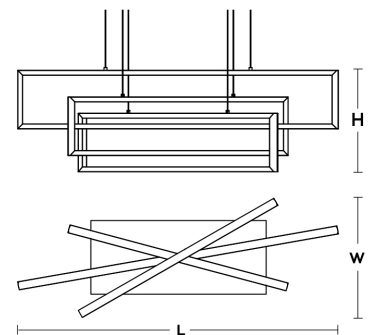

LOCATION		DATE
PREPARED BY		QUANTITY
COMMENTS		FIXTURE TYPE
CATALOG NUMBER		

Cole 39 in. LED Pendant COLP Series

Features

This pendant features three-sided illumination with a white acrylic diffuser. Includes 9 ft. adjustable cables. Product can be used over reception desks, restaurants, and in public spaces. This fixture mounts to a standard junction box (not included).

Construction

Extruded aluminum housing. The canopy fits over a standard junction box. Canopy dimensions - 20.5" x 8.7" x 1.4". Power supply connections must be made inside a junction box (not included).

Specifications and dimensions
subject to change without notice.

Ordering Information:

Black	Gold	Satin Nickel	LED	Source Lumens	Delivered Lumens	CCT	H	L	W
COLP39L30D1BK	COLP39L30D1GD	COLP39L30D1SN	34W	3900	2600	3000K	11"	39"	14-1/2"