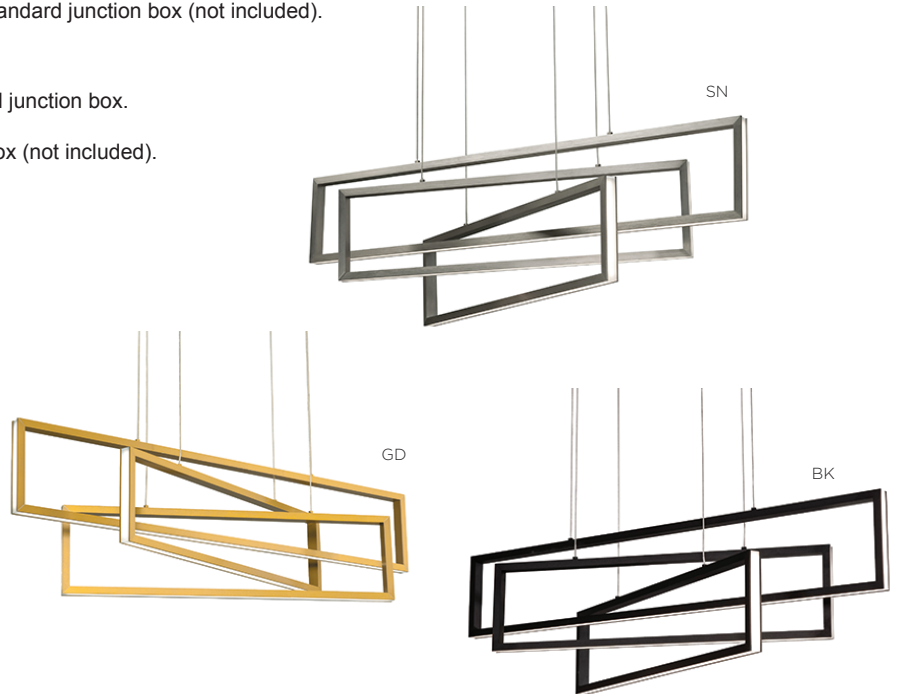

LOCATION		DATE
PREPARED BY		QUANTITY
COMMENTS		FIXTURE TYPE
CATALOG NUMBER		

Cole 39 in. LED Pendant COLP Series

Features

This pendant features three-sided illumination with a white acrylic diffuser. Includes 9 ft. adjustable cables. Product can be used over reception desks, restaurants, and in public spaces. This fixture mounts to a standard junction box (not included).

Construction

Extruded aluminum housing. The canopy fits over a standard junction box. Canopy dimensions - 20.5" x 8.7" x 1.4". Power supply connections must be made inside a junction box (not included).

Finish

Black, Gold or Satin Nickel finish.

Diffuser

White acrylic diffuser.

Electrical

Input 120 VAC 60 HZ.
Compatible with TRIAC and ELV dimmers.

LED

Integrated LED modules capable of producing:
34W = 3900 source lumens, 2600 delivered lumens
3000K (CCT). Rated for 50,000 Hrs., 90 CRI.

Specifications and dimensions
subject to change without notice.

Ordering Information:

Black	Gold	Satin Nickel	LED	Source Lumens	Delivered Lumens	CCT	H	L	W
COLP39L30D1BK	COLP39L30D1GD	COLP39L30D1SN	34W	3900	2600	3000K	11"	39"	14-1/2"