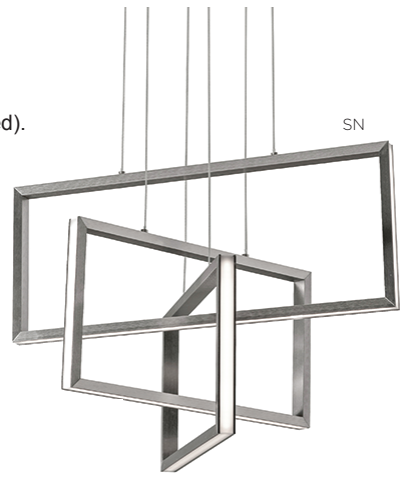

LOCATION		DATE
PREPARED BY		QUANTITY
COMMENTS		FIXTURE TYPE
CATALOG NUMBER		

Cole 24 in. LED Pendant COLP Series

Features

This pendant features three-sided illumination with a white acrylic diffuser. Includes 9 ft. adjustable cables. Product can be used over reception desks, restaurants, and in public spaces. This fixture mounts to a standard junction box (not included).

Construction

Extruded aluminum housing. The canopy fits over a standard junction box. Power supply connections must be made inside a junction box (not included).

Finish

Black, Gold or Satin Nickel finish.

Diffuser

White acrylic diffuser.

Electrical

Input 120 VAC 60 HZ.
Compatible with TRIAC and ELV dimmers.

LED

Integrated LED modules capable of producing:
36W = 4200 source lumens, 2800 delivered lumens
3000K (CCT). Rated for 50,000 Hrs., 90 CRI.

Certification

All fixtures are cETLus listed for indoor damp locations.
Title 24/JA8 compliant.

Warranty

Limited warranty: This fixture is free from defects in materials and workmanship for a period of 5 year from date of purchase.

Specifications and dimensions
subject to change without notice.

Ordering Information:

Black	Gold	Satin Nickel	LED	Source Lumens	Delivered Lumens	CCT	H	L	W
COLP24L30D1BK	COLP24L30D1GD	COLP24L30D1SN	36W	4200	2800	3000K	15"	24"	16"