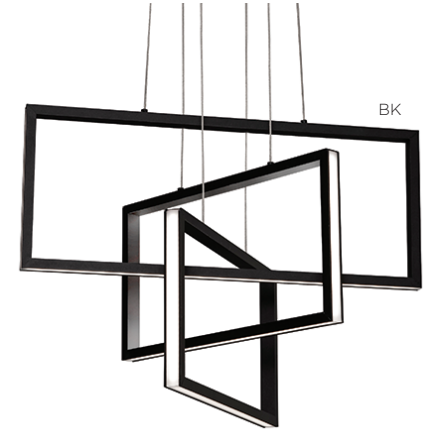

LOCATION		DATE
PREPARED BY		QUANTITY
COMMENTS		FIXTURE TYPE
CATALOG NUMBER		

Cole 24 in. LED Pendant COLP Series

Features

This pendant features three-sided illumination with a white acrylic diffuser. Includes 9 ft. adjustable cables. Product can be used over reception desks, restaurants, and in public spaces. This fixture mounts to a standard junction box (not included).

Construction

Extruded aluminum housing. The canopy fits over a standard junction box. Power supply connections must be made inside a junction box (not included).

Finish

Black, Gold or Satin Nickel finish.

Diffuser

White acrylic diffuser.

Electrical

Input 120 VAC 60 HZ.
Compatible with TRIAC and ELV dimmers.

LED

Integrated LED modules capable of producing:
36W = 4200 source lumens, 2800 delivered lumens
3000K (CCT). Rated for 50,000 Hrs., 90 CRI.

Certification

All fixtures are cETLus listed for indoor damp locations.
Title 24/JA8 compliant.

Warranty

Limited warranty: This fixture is free from defects in materials and workmanship for a period of 5 year from date of purchase.

Specifications and dimensions
subject to change without notice.

Ordering Information:

Black	Gold	Satin Nickel	LED	Source Lumens	Delivered Lumens	CCT	H	L	W
COLP24L30D1BK	COLP24L30D1GD	COLP24L30D1SN	36W	4200	2800	3000K	15"	24"	16"