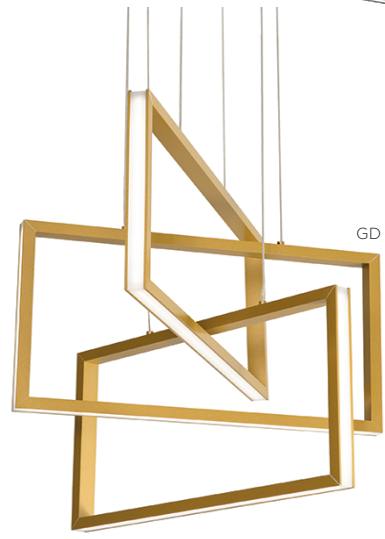

LOCATION		DATE
PREPARED BY		QUANTITY
COMMENTS		FIXTURE TYPE
CATALOG NUMBER		

Cole 24 in. LED Pendant COLP Series

Features

This pendant features three-sided illumination with a white acrylic diffuser. Includes 9 ft. adjustable cables. Product can be used over reception desks, restaurants, and in public spaces. This fixture mounts to a standard junction box (not included).

Construction

Extruded aluminum housing. The canopy fits over a standard junction box. Power supply connections must be made inside a junction box (not included).

Finish

Black, Gold or Satin Nickel finish.

Diffuser

White acrylic diffuser.

Electrical

Input 120 VAC 60 HZ.
Compatible with TRIAC and ELV dimmers.

LED

Integrated LED modules capable of producing:
36W = 4200 source lumens, 2800 delivered lumens
3000K (CCT). Rated for 50,000 Hrs., 90 CRI.

Certification

All fixtures are cETLus listed for indoor damp locations.
Title 24/JA8 compliant.

Warranty

Limited warranty: This fixture is free from defects in materials and workmanship for a period of 5 year from date of purchase.

Specifications and dimensions
subject to change without notice.

Ordering Information:

Black	Gold	Satin Nickel	LED	Source Lumens	Delivered Lumens	CCT	H	L	W
COLP24L30D1BK	COLP24L30D1GD	COLP24L30D1SN	36W	4200	2800	3000K	15"	24"	16"