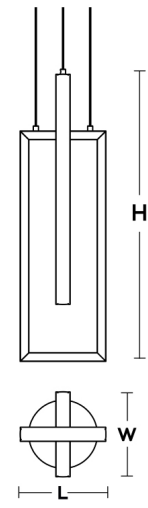

Ordering Information:

Black	Gold	Satin Nickel	LED	Source Lumens	Delivered Lumens	CCT	H	L	W
COLP06L30D1BK	COLP06L30D1GD	COLP06L30D1SN	22W	2400	1700	3000K	24"	6"	6"