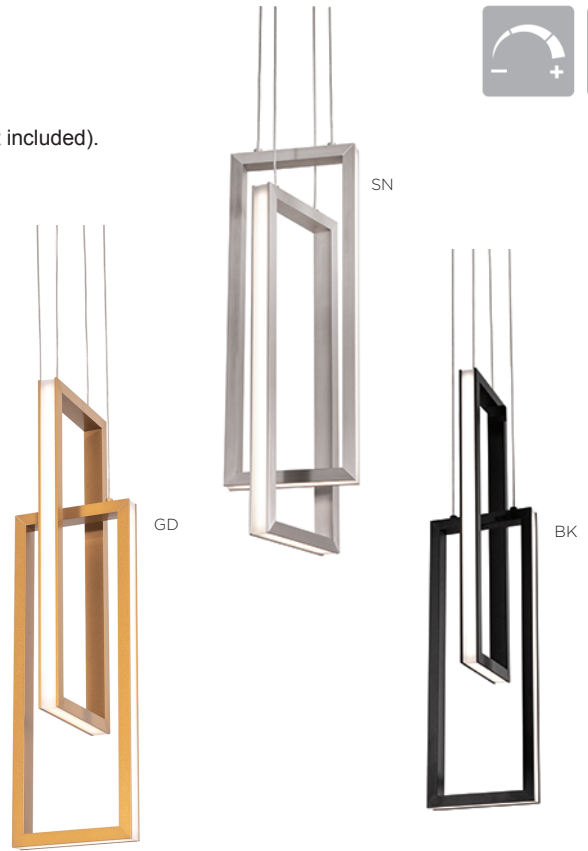

LOCATION		DATE
PREPARED BY		QUANTITY
COMMENTS		FIXTURE TYPE
CATALOG NUMBER		

Cole 6 in. LED Pendant COLP Series

Features

This pendant features three-sided illumination with a white acrylic diffuser. Includes 9 ft. adjustable cables. Product can be used over reception desks, restaurants, and in public spaces. This fixture mounts to a standard junction box (not included).

Construction

Extruded aluminum housing. The canopy fits over a standard junction box. Power supply connections must be made inside a junction box (not included).

Finish

Black, Gold or Satin Nickel finish.

Diffuser

White acrylic diffuser.

Electrical

Input 120 VAC 60 HZ.
Compatible with TRIAC and ELV dimmers.

LED

Integrated LED modules capable of producing:
22W = 2400 source lumens, 1700 delivered lumens
3000K (CCT). Rated for 50,000 Hrs., 90 CRI.

Certification

All fixtures are cETLus listed for indoor damp locations.
Title 24/JA8 compliant.

Warranty

Limited warranty: This fixture is free from defects in materials and workmanship for a period of 5 year from date of purchase.

Specifications and dimensions
subject to change without notice.

Ordering Information:

Black	Gold	Satin Nickel	LED	Source Lumens	Delivered Lumens	CCT	H	L	W
COLP06L30D1BK	COLP06L30D1GD	COLP06L30D1SN	22W	2400	1700	3000K	24"	6"	6"