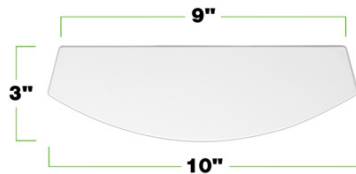

DIMENSIONS

Length: 47.6"

Height: 3"

Width (at back): 9"

Width (at lens): 10"

Weight: 7.05 lbs

PHOTOMETRICS