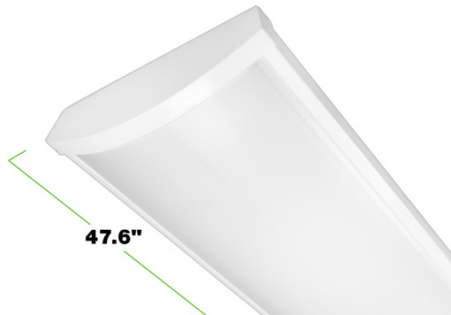

DIMENSIONS

Length: 47.6"

Height: 3"

Width (at back): 9"

Width (at lens): 10"

Weight: 7.05 lbs

PHOTOMETRICS