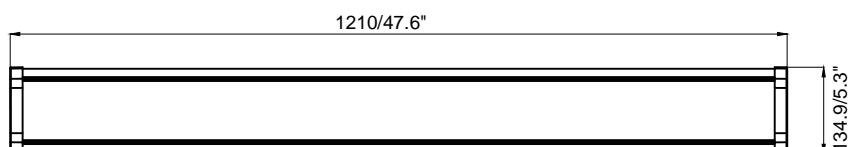

Dimensions:MM

Specifications

PLT WRAP - 2FT/4FT

Length:620/1210(24.4"/47.6")

Width: 134.9(5.3")

Depth:54.4(2.1")

Weight:1.20/1.70(kg)

Photometric Test List