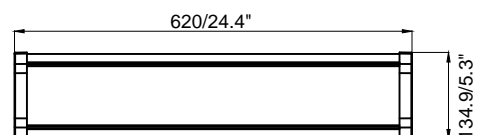

Dimensions:MM

Specifications

PLT WRAP - 2FT/4FT

Length:620/1210(24.4"/47.6")

Width: 134.9(5.3")

Depth:54.4(2.1")

Weight:1.20/1.70(kg)

Photometric Test List