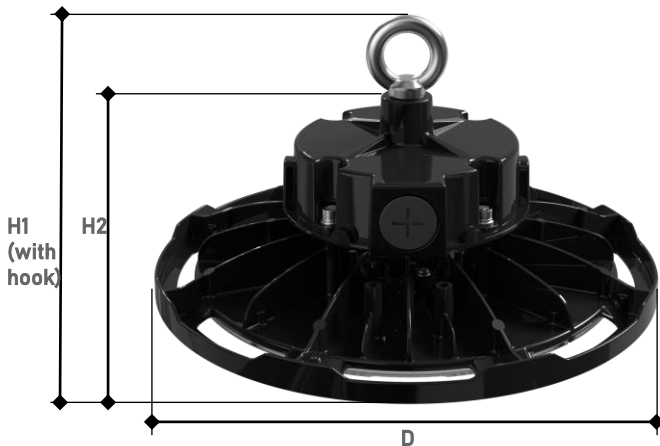

Selectable UFO LED High Bay

TOP feature

- Tool-free rotating lens to adjust the beam angle
- Field-adjustable Power.
- 12V Aux and sensor receptacle available.*
- EM solution ready.*

Specifications

UL Listing:

Beam Angles:

Adjustable to 65°, 90°, or 110°

Dimensions

Size unit: inch(mm)

Size	D260	D300	D340	D390
Diameter, D	10.2(260)	11.8(300)	13.4(340)	15.4(390)
Height 1, H1	6.1(154)	6.1(154)	6.5(164)	6.9(164)
Height 2, H2	4.3(110)	4.3(110)	4.7(120)	5.2(120)