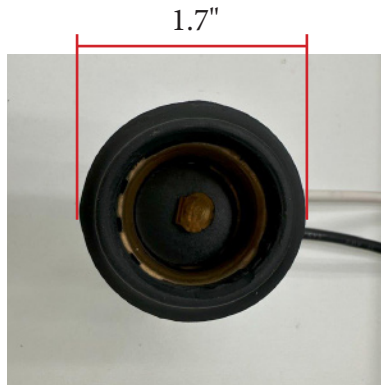

PLT-11947
Weatherproof Rubber
Medium Base Socket

Top view

Front view

Bottom view

- 6" LEADS
- RATED 660W - 250V