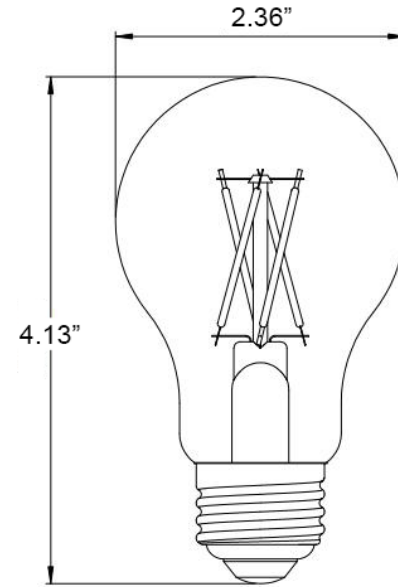

Vintage LED A19 Bulb

A19 Filament replacement bulbs, also referred to as standard household bulbs, will replace incandescent bulbs in any lamps, ceiling fans, or any other fixtures in your home.

Wattage: 13W

Base Type: E26

Voltage: 120V

CCT: 2700K / 3000K

Lumen: 1600lm

CRI: 90

Dimmable: Dim

Lifetime: 15000H

Dimmable

glass

Specifications

SKU	Voltage	Wattage	Lumens	CCT	CRI	Lens	LampBase	Size	Lifespan	Replaces
PLT-13053	120V	13W	1600lm	2700K	90	Clear	E26	2.36"x 4.13"	15000H	100W
PLT-13054	120V	13W	1600lm	3000K	90	Clear	E26	2.36"x 4.13"	15000H	100W