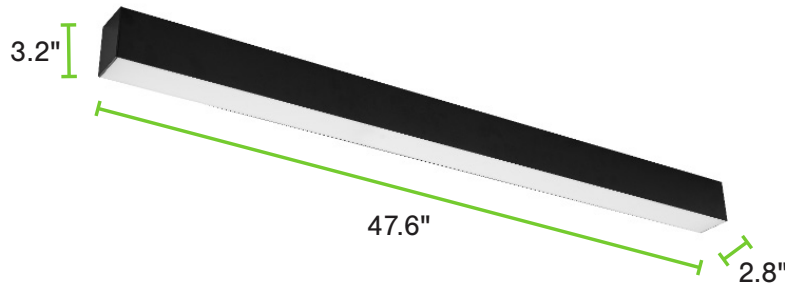

**CONSTRUCTION**

- Cold-rolled steel housing with black finish
- Frosted PC lens protects LEDs while evenly distributing light

<b>Project name</b>	<b>Type</b>
<b>Catalog number</b>	
<b>Comments</b>	<b>Voltage</b>
<b>Approved by</b>	<b>Date</b>

## FIXTURE ACCESSORIES

SKU	Description
PLT-90317	2.6 inch Line Joiner - For Use With PLT Solutions LED Suspension Light Fixtures
PLT-90408	8 ft. Suspended Fixture Lens - For Use with 4' PLT LED Suspension Light Fixtures

## DIMENSIONS

### **DIMENSIONS:**

Length: 47.6"

Height: 3.2"

Width: 2.8"

Weight: 6.94 lbs