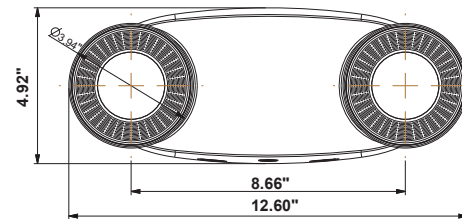

PLT-50329 -- LED Emergency Light w/ Round LED Lamp Heads

FAMILY:
NOTES:
TYPE:

FEATURE
■ Injection-molded thermoplastic ABS housing, UL 94V-0 flame rating.
■ Innovative, easy installation in minutes
■ Suitable for wall mount applications
■ Universal J-box mounting pattern
■ 120V-277VAC Dual voltage operation
■ 2X3pcs Super bright LED lamp heads for emergency mode, provide more than 650Lm output.
■ Built-in 6V4AH Lead Acid battery for minimum 90 minutes emergency operation.
■ Maximum 24 hours for full recharge time
■ Test switch and charge indicator
■ UL listed
■ 0° to 40°C indoor damp location listed

PACKING INFORMATION		
MODEL NO.	PACKING INFORMATION	WEIGHTS
PLT-50329	35x29x26cm/6pcs	9.4/8.2kgs
NPS-00251*	35x29x26cm/6pcs	9.4/8.2kgs

ELECTRICAL INFORMATION						
MODEL	RATED VOLTAGE	INPUT CURRENT	INPUT WATT	LED TYPE	CHARGING TIME	EMERGENCY RUN TIME
PLT-50329	120-277V	0.054-0.036A	3.28-4.14W**	2X3Pcs Super bright LED	24 Hrs	90 Mins
NPS-00251*	120-277V	0.054-0.036A	3.28-4.5W	6X2W Super bright LEDs	24 Hrs	90 Mins