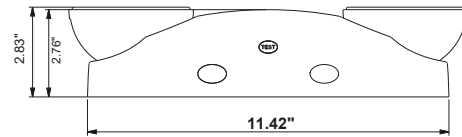

PLT-50329 -- LED Emergency Light w/ Round LED Lamp Heads

FAMILY:
NOTES:
TYPE:

FEATURE
■ Injection-molded thermoplastic ABS housing, UL 94V-0 flame rating.
■ Innovative, easy installation in minutes
■ Suitable for wall mount applications
■ Universal J-box mounting pattern
■ 120V-277VAC Dual voltage operation
■ 2X3pcs Super bright LED lamp heads for emergency mode, provide more than 650Lm output.
■ Built-in 6V4AH Lead Acid battery for minimum 90 minutes emergency operation.
■ Maximum 24 hours for full recharge time
■ Test switch and charge indicator
■ UL listed
■ 0° to 40°C indoor damp location listed

PACKING INFORMATION		
MODEL NO.	PACKING INFORMATION	WEIGHTS
PLT-50329	35x29x26cm/6pcs	9.4/8.2kgs
NPS-00251*	35x29x26cm/6pcs	9.4/8.2kgs

ELECTRICAL INFORMATION						
MODEL	RATED VOLTAGE	INPUT CURRENT	INPUT WATT	LED TYPE	CHARGING TIME	EMERGENCY RUN TIME
PLT-50329	120-277V	0.054-0.036A	3.28-4.14W**	2X3Pcs Super bright LED	24 Hrs	90 Mins
NPS-00251*	120-277V	0.054-0.036A	3.28-4.5W	6X2W Super bright LEDs	24 Hrs	90 Mins