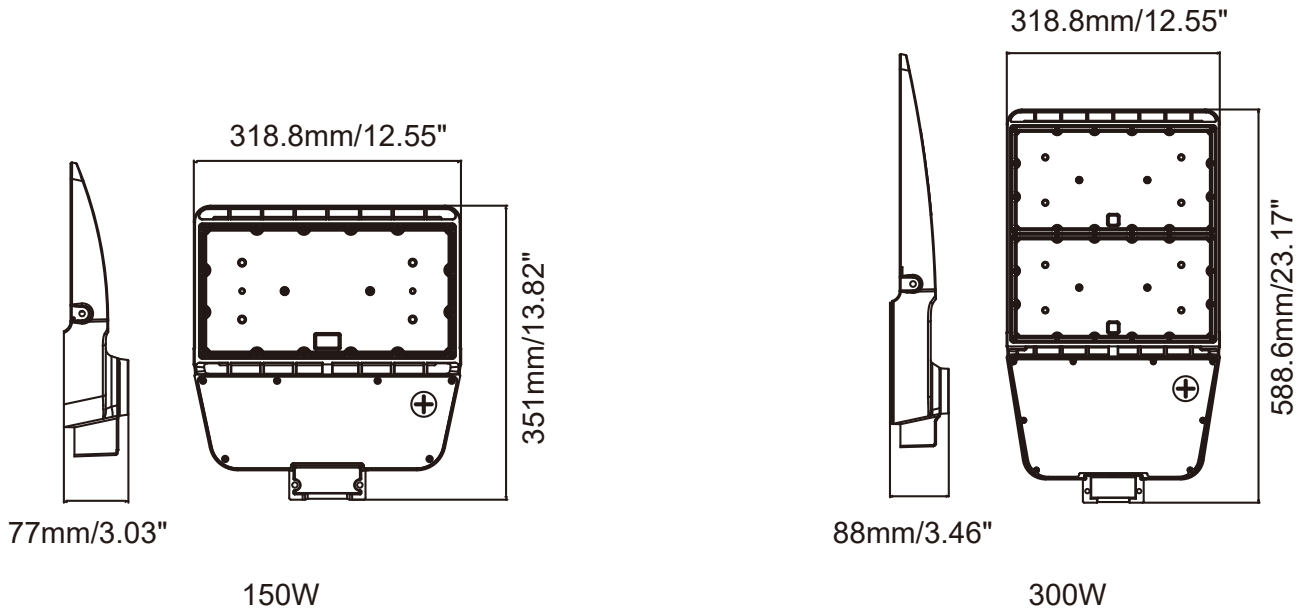

## GENERAL FEATURES

- 300-280-260W\*, 150-120-90W selectable
- 3000K/4000K/5000K CCT selectable
- 120-277VAC & 120-347VAC\*
- Powered by 0–10V dimming LED drivers
- Available with Type 3 and Type 5\* light distributions
- Quick install mounting arms: Slip fitter, Straight Arm, Trunion\*, U bracket
- Ambient operating temperature: -40°C/-40°F to 45°C/113°F
- UL listed for wet locations, IP65
- Power Factor: >0.9
- THD: <20%
- Meets FCC Part 15, Part B, Class A standards for conducted and radiated emissions
- BUG Rating - B5-U3-G5
- 6kV surge protection

## DIMENSIONS