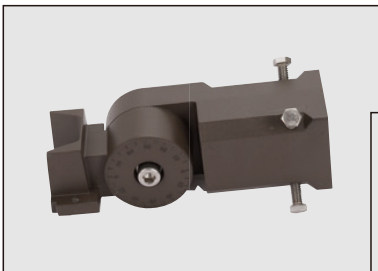

AREA LIGHT

3 CCT & Watt Selectable

GENERAL FEATURES

- 300-280-260W*, 150-120-90W selectable
- 3000K/4000K/5000K CCT selectable
- 120-277VAC & 120-347VAC*
- Powered by 0–10V dimming LED drivers
- Available with Type 3 and Type 5* light distributions
- Quick install mounting arms: Slip fitter, Straight Arm, Trunion*, U bracket
- Ambient operating temperature: -40°C/-40°F to 45°C/113°F
- UL listed for wet locations, IP65
- Power Factor: >0.9
- THD: <20%
- Meets FCC Part 15, Part B, Class A standards for conducted and radiated emissions
- BUG Rating - B5-U3-G5
- 6kV surge protection

MOUNTING ARMS

PLT-11564