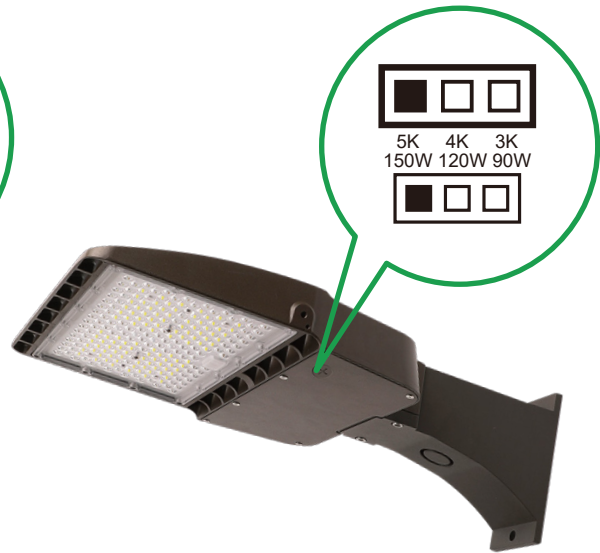

# AREA LIGHT

3 CCT & Watt Selectable

150W

300W

## GENERAL FEATURES

- 300-280-260W\*, 150-120-90W selectable
- 3000K/4000K/5000K CCT selectable
- 120-277VAC & 120-347VAC\*
- Powered by 0–10V dimming LED drivers
- Available with Type 3 and Type 5\* light distributions
- Quick install mounting arms: Slip fitter, Straight Arm, Trunion\*, U bracket
- Ambient operating temperature: -40°C/-40°F to 45°C/113°F
- UL listed for wet locations, IP65
- Power Factor: >0.9
- THD: <20%
- Meets FCC Part 15, Part B, Class A standards for conducted and radiated emissions
- BUG Rating - B5-U3-G5
- 6kV surge protection