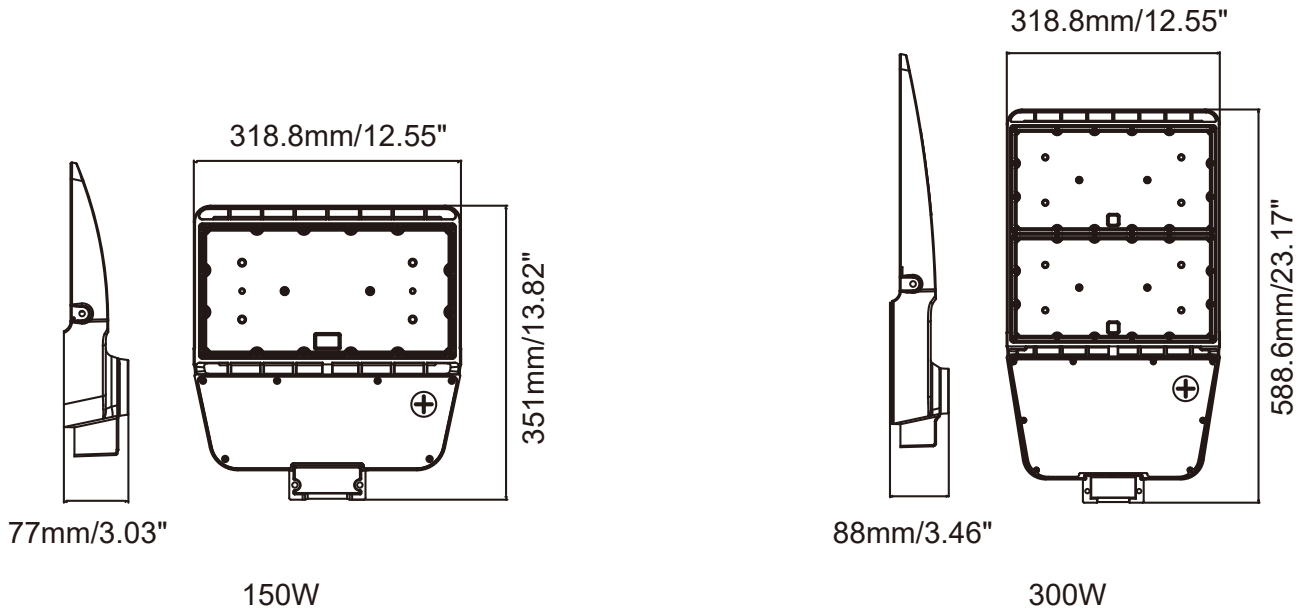

3 CCT & Watt Selectable

GENERAL FEATURES

- 300-280-260W, 150-120-90W* selectable
- 3000K/4000K/5000K CCT selectable
- 120-277VAC & 120-347VAC*
- Powered by 0–10V dimming LED drivers
- Available with Type 3 and Type 5 light distributions
- Quick install mounting arms: Slipfitter, Straight Arm, Trunion*, U bracket
- Ambient operating temperature: -40°C/-40°F to 45°C/113°F
- UL listed for wet locations, IP65
- Power Factor: >0.9
- THD: <20%
- Meets FCC Part 15, Part B, Class A standards for conducted and radiated emissions
- BUG Rating - B5-U3-G5
- 6kV surge protection

3 CCT & Watt Selectable

DIMENSIONS

ELECTRICAL SPECIFICATIONS

Catalog Number	Wattage	Lumens**	Dimming	CCT	Efficacy** (@5K)	CRI	Lens	Input Voltage	Rated Life
NPS-00255*	150-120-90W	21000-16800-12600lm	0-10V	3K/4K/5K Selectable	140m/W	>80	T3	120-277V 120-347V	50,000 hrs
NPS-00256*	150-120-90W	22500-18000-13500lm	0-10V	3K/4K/5K Selectable	150m/W	>80	T5	120-277V 120-347V	50,000 hrs
PLT-13128	300-280-260W	40,300-42,000-43,500lm	0-10V	3K/4K/5K Selectable	140m/W	>80	T3	120-277V 120-347V*	50,000 hrs
NPS-00257*	300-280-260W	45000-42000-39000lm	0-10V	3K/4K/5K Selectable	150m/W	>80	T5	120-277V 120-347V	50,000 hrs