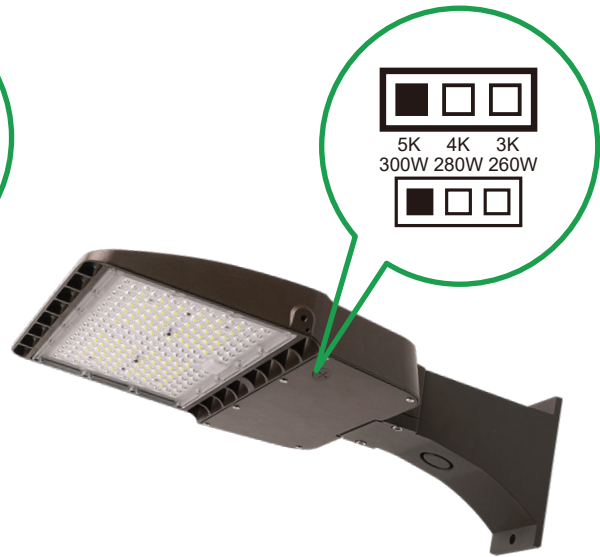

AREA LIGHT

3 CCT & Watt Selectable

150W

300W

APPLICATION

Parking Areas| Automotive Dealerships| Roadways | Campuses| Streets Capes| Airports |
Area security lighting | Building facades| Signs | Entryways

AREA LIGHT

3 CCT & Watt Selectable

GENERAL FEATURES

- 300-280-260W, 150-120-90W* selectable
- 3000K/4000K/5000K CCT selectable
- 120-277VAC & 120-347VAC*
- Powered by 0–10V dimming LED drivers
- Available with Type 3 and Type 5 light distributions
- Quick install mounting arms: Slipfitter, Straight Arm, Trunion*, U bracket
- Ambient operating temperature: -40°C/-40°F to 45°C/113°F
- UL listed for wet locations, IP65
- Power Factor: >0.9
- THD: <20%
- Meets FCC Part 15, Part B, Class A standards for conducted and radiated emissions
- BUG Rating - B5-U3-G5
- 6kV surge protection

3 CCT & Watt Selectable

DIMENSIONS

ELECTRICAL SPECIFICATIONS

Catalog Number	Wattage	Lumens**	Dimming	CCT	Efficacy** (@5K)	CRI	Lens	Input Voltage	Rated Life
NPS-00255*	150-120-90W	21000-16800-12600lm	0-10V	3K/4K/5K Selectable	140m/W	>80	T3	120-277V 120-347V	50,000 hrs
NPS-00256*	150-120-90W	22500-18000-13500lm	0-10V	3K/4K/5K Selectable	150m/W	>80	T5	120-277V 120-347V	50,000 hrs
PLT-13128	300-280-260W	40,300-42,000-43,500lm	0-10V	3K/4K/5K Selectable	140m/W	>80	T3	120-277V 120-347V*	50,000 hrs
NPS-00257*	300-280-260W	45000-42000-39000lm	0-10V	3K/4K/5K Selectable	150m/W	>80	T5	120-277V 120-347V	50,000 hrs