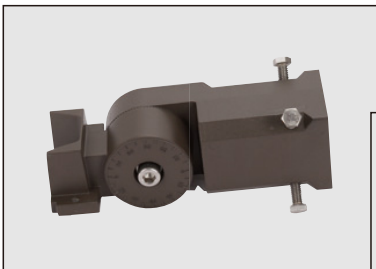

AREA LIGHT

3 CCT & Watt Selectable

GENERAL FEATURES

- 300-280-260W, 150-120-90W* selectable
- 3000K/4000K/5000K CCT selectable
- 120-277VAC & 120-347VAC*
- Powered by 0–10V dimming LED drivers
- Available with Type 3 and Type 5 light distributions
- Quick install mounting arms: Slipfitter, Straight Arm, Trunion*, U bracket
- Ambient operating temperature: -40°C/-40°F to 45°C/113°F
- UL listed for wet locations, IP65
- Power Factor: >0.9
- THD: <20%
- Meets FCC Part 15, Part B, Class A standards for conducted and radiated emissions
- BUG Rating - B5-U3-G5
- 6kV surge protection

MOUNTING ARMS

PLT-11564