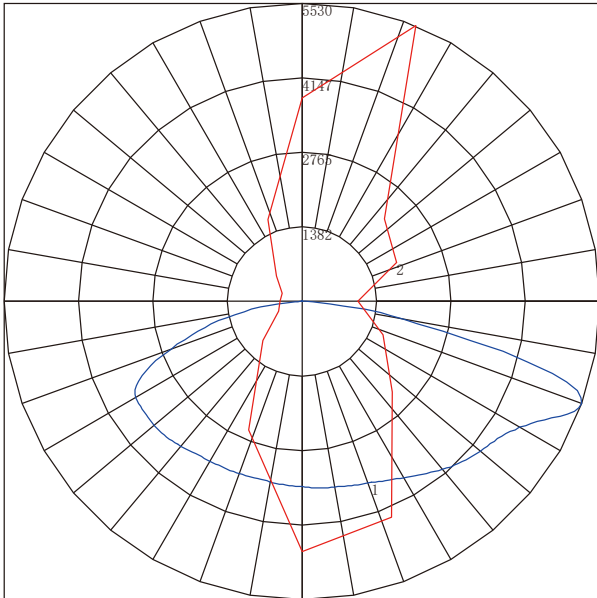

3 CCT & Watt Selectable

DIMENSIONS

ELECTRICAL SPECIFICATIONS

Catalog Number	Wattage	Lumens**	Dimming	CCT	Efficacy** (@5K)	CRI	Lens	Input Voltage	Rated Life
NPS-00255*	150-120-90W	21000-16800-12600lm	0-10V	3K/4K/5K Selectable	140m/W	>80	T3	120-277V 120-347V	50,000 hrs
NPS-00256*	150-120-90W	22500-18000-13500lm	0-10V	3K/4K/5K Selectable	150m/W	>80	T5	120-277V 120-347V	50,000 hrs
PLT-13128	300-280-260W	40,300-42,000-43,500lm	0-10V	3K/4K/5K Selectable	140m/W	>80	T3	120-277V 120-347V*	50,000 hrs
NPS-00257*	300-280-260W	45000-42000-39000lm	0-10V	3K/4K/5K Selectable	150m/W	>80	T5	120-277V 120-347V	50,000 hrs

*Available via Special Order. Call 1-800-624-4488.

**See Selectable Table on page 5 for full breakdown

AREA LIGHT

3 CCT & Watt Selectable

LIGHT DISTRIBUTIONS

Type III

Type V

GENERAL WIRE DIAGRAM

LED DRIVER

AREA LIGHT

3 CCT & Watt Selectable

Selectable Table

SKU	Wattage	CCT	Lumens	LPW
PLT-13128	260W	3000K	35,100	135
		4000K	40,300	155
		5000K	36,400	140
	280W	3000K	36,400	130
		4000K	42,000	150
		5000K	37,800	135
	300W	3000K	37,500	125
		4000K	43,500	145
		5000K	39,000	130