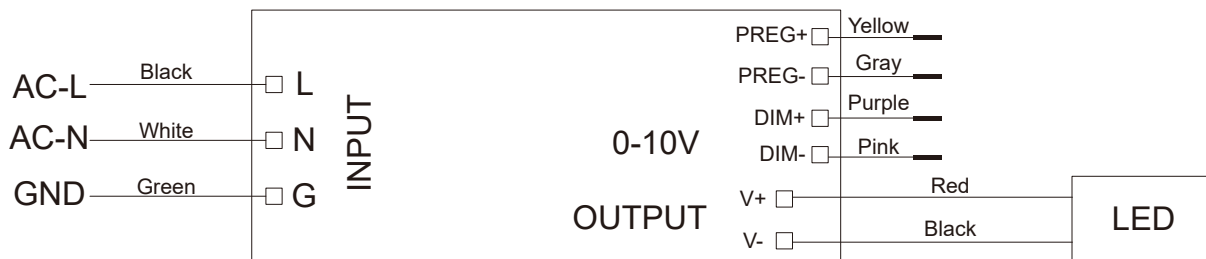

3 CCT & Watt Selectable

DIMENSIONS

ELECTRICAL SPECIFICATIONS

Catalog Number	Wattage	Lumens**	Dimming	CCT	Efficacy** (@5K)	CRI	Lens	Input Voltage	Rated Life
NPS-00255*	150-120-90W	21000-16800-12600lm	0-10V	3K/4K/5K Selectable	140m/W	>80	T3	120-277V 120-347V	50,000 hrs
NPS-00256*	150-120-90W	22500-18000-13500lm	0-10V	3K/4K/5K Selectable	150m/W	>80	T5	120-277V 120-347V	50,000 hrs
PLT-13128	300-280-260W	40,300-42,000-43,500lm	0-10V	3K/4K/5K Selectable	140m/W	>80	T3	120-277V 120-347V*	50,000 hrs
NPS-00257*	300-280-260W	45000-42000-39000lm	0-10V	3K/4K/5K Selectable	150m/W	>80	T5	120-277V 120-347V	50,000 hrs

*Available via Special Order. Call 1-800-624-4488.

**See Selectable Table on page 5 for full breakdown

AREA LIGHT

3 CCT & Watt Selectable

LIGHT DISTRIBUTIONS

Type III

Type V

GENERAL WIRE DIAGRAM

LED DRIVER

AREA LIGHT

3 CCT & Watt Selectable

Selectable Table

SKU	Wattage	CCT	Lumens	LPW
PLT-13128	260W	3000K	35,100	135
		4000K	40,300	155
		5000K	36,400	140
	280W	3000K	36,400	130
		4000K	42,000	150
		5000K	37,800	135
	300W	3000K	37,500	125
		4000K	43,500	145
		5000K	39,000	130