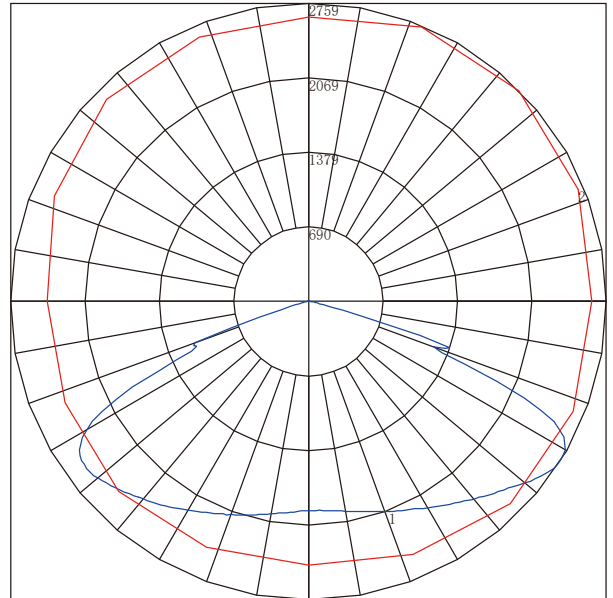

3 CCT & Watt Selectable

DIMENSIONS

ELECTRICAL SPECIFICATIONS

Catalog Number	Wattage	Lumens**	Dimming	CCT	Efficacy** (@5K)	CRI	Lens	Input Voltage	Rated Life
NPS-00255*	150-120-90W	21000-16800-12600lm	0-10V	3K/4K/5K Selectable	140m/W	>80	T3	120-277V 120-347V	50,000 hrs
NPS-00256*	150-120-90W	22500-18000-13500lm	0-10V	3K/4K/5K Selectable	150m/W	>80	T5	120-277V 120-347V	50,000 hrs
PLT-13128	300-280-260W	40,300-42,000-43,500lm	0-10V	3K/4K/5K Selectable	140m/W	>80	T3	120-277V 120-347V*	50,000 hrs
NPS-00257*	300-280-260W	45000-42000-39000lm	0-10V	3K/4K/5K Selectable	150m/W	>80	T5	120-277V 120-347V	50,000 hrs

*Available via Special Order. Call 1-800-624-4488.

**See Selectable Table on page 5 for full breakdown

AREA LIGHT

3 CCT & Watt Selectable

LIGHT DISTRIBUTIONS

Type III

Type V

GENERAL WIRE DIAGRAM

LED DRIVER

AREA LIGHT

3 CCT & Watt Selectable

Selectable Table

SKU	Wattage	CCT	Lumens	LPW
PLT-13128	260W	3000K	35,100	135
		4000K	40,300	155
		5000K	36,400	140
	280W	3000K	36,400	130
		4000K	42,000	150
		5000K	37,800	135
	300W	3000K	37,500	125
		4000K	43,500	145
		5000K	39,000	130