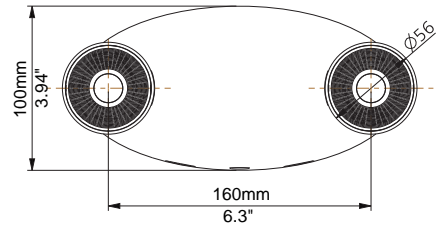

# PLT-50328 -- LED Emergency Light w/ Round LED Lamp Heads

FAMILY:
NOTES:
TYPE:

FEATURE
■ Injection-molded thermoplastic ABS housing, UL 94V-0 flame rating.
■ Innovative, easy installation in minutes.
■ Suitable for wall mount applications.
■ Universal J-box mounting pattern.
■ 120V/277VAC Dual voltage operation.
■ 2X 1W ultra bright LED lamp heads for emergency mode.
■ Luminous Flux: more than 200 LM.
■ Built-in 3.6V1000mAh Nickel cadmium battery for minimum
■ 90 minutes emergency operation.
■ Maximum 24 hours for full recharge time.
■ Test switch and charge indicator.
■ UL listed.
■ 0° to 40° C indoor damp location listed.

PACKING INFORMATION		
MODEL NO.	PACKING INFORMATION	WEIGHTS
PLT-50328	35.5x24.5x23cm/12pcs	4.4/3.9kgs

ELECTRICAL INFORMATION							
MODEL	RATED VOLTAGE	INPUT CURRENT	INPUT WATT	LED TYPE	BATTERY	CHARGING TIME	EMERGENCY RUN TIME
PLT-50328	120/277V	0.1/0.075A	0.88W*	2x1W ultra bright LED lamp	3.6V 1Ah Ni-cd	24 Hrs	90 Mins