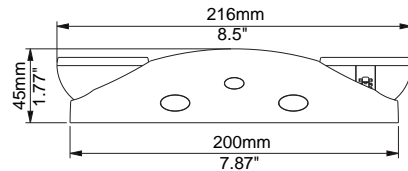

# PLT-50328 -- LED Emergency Light w/ Round LED Lamp Heads

FAMILY:
NOTES:
TYPE:

FEATURE
■ Injection-molded thermoplastic ABS housing, UL 94V-0 flame rating.
■ Innovative, easy installation in minutes.
■ Suitable for wall mount applications.
■ Universal J-box mounting pattern.
■ 120V/277VAC Dual voltage operation.
■ 2X 1W ultra bright LED lamp heads for emergency mode.
■ Luminous Flux: more than 200 LM.
■ Built-in 3.6V1000mAh Nickel cadmium battery for minimum
■ 90 minutes emergency operation.
■ Maximum 24 hours for full recharge time.
■ Test switch and charge indicator.
■ UL listed.
■ 0° to 40° C indoor damp location listed.

PACKING INFORMATION		
MODEL NO.	PACKING INFORMATION	WEIGHTS
PLT-50328	35.5x24.5x23cm/12pcs	4.4/3.9kgs

ELECTRICAL INFORMATION							
MODEL	RATED VOLTAGE	INPUT CURRENT	INPUT WATT	LED TYPE	BATTERY	CHARGING TIME	EMERGENCY RUN TIME
PLT-50328	120/277V	0.1/0.075A	0.88W*	2x1W ultra bright LED lamp	3.6V 1Ah Ni-cd	24 Hrs	90 Mins