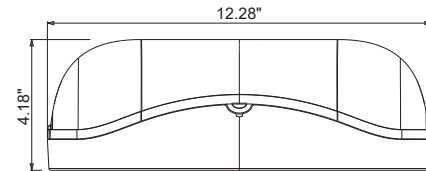

Waterproof LED Emergency Light

FAMILY:

NOTES:

TYPE:

FEATURE

- Injection-molded thermoplastic ABS housing and polycarbonate cover, UL 94V-0 flame rating.
- Innovative, easy installation in minutes
- Suitable for wall and ceiling mount applications
- Universal J-box mounting pattern
- 120V/277VAC Dual voltage operation
- 2X12pcs Super bright 2835 0.5W LED lamp heads for emergency mode, provide more than 400Lm output.
- Built-in 3.6V2000mAh Nickel cadmium battery for minimum 90 minutes emergency operation.
- Maximum 24 hours for full recharge time
- Test switch and charge indicator
- UL Wet location listed; IP65 waterproof
- 0° to 40°C; outdoor damp location listed

PACKING INFORMATION

MODEL NO.	PACKING INFORMATION	WEIGHTS
PLT-50332	45.2x34x27.5cm/6pcs	7.2/6.2kgs

ELECTRICAL INFORMATION

MODEL	RATED VOLTAGE	INPUT CURRENT	INPUT WATT	LED TYPE	CHARGING TIME	EMERGENCY RUN TIME	IP GRADE
PLT-50332	120/277V	0.025/0.010A	2.4W*	2x12pcs ultra bright 2835 SMT LED lamp	24 Hrs	90 Mins	IP65