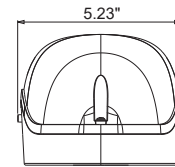

Waterproof LED Emergency Light

FAMILY:

NOTES:

TYPE:

FEATURE

- Injection-molded thermoplastic ABS housing and polycarbonate cover, UL 94V-0 flame rating.
- Innovative, easy installation in minutes
- Suitable for wall and ceiling mount applications
- Universal J-box mounting pattern
- 120V/277VAC Dual voltage operation
- 2X12pcs Super bright 2835 0.5W LED lamp heads for emergency mode, provide more than 400Lm output.
- Built-in 3.6V2000mAh Nickel cadmium battery for minimum 90 minutes emergency operation.
- Maximum 24 hours for full recharge time
- Test switch and charge indicator
- UL Wet location listed; IP65 waterproof
- 0° to 40°C; outdoor damp location listed

PACKING INFORMATION

MODEL NO.	PACKING INFORMATION	WEIGHTS
PLT-50332	45.2x34x27.5cm/6pcs	7.2/6.2kgs

ELECTRICAL INFORMATION

MODEL	RATED VOLTAGE	INPUT CURRENT	INPUT WATT	LED TYPE	CHARGING TIME	EMERGENCY RUN TIME	IP GRADE
PLT-50332	120/277V	0.025/0.010A	2.4W*	2x12pcs ultra bright 2835 SMT LED lamp	24 Hrs	90 Mins	IP65