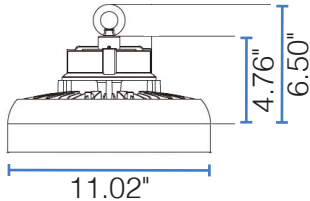

# SELECTABLE TABLE

SKU	Wattage	CCT	Lumens	LPW
PLT-20282	100W	3000K	15,000	150
		4000K	16,500	165
		5000K	16,000	160
	120W	3000K	16,800	140
		4000K	19,200	160
		5000K	18,600	150
	150W	3000K	21,000	140
		4000K	23,250	160
		5000K	22,800	150
PLT-20283	200W	3000K	28,000	140
		4000K	32,000	160
		5000K	30,000	150
	220W	3000K	29,700	135
		4000K	34,100	155
		5000K	31,900	145
	240W	3000K	31,200	130
		4000K	37,200	155
		5000K	34,800	145

# DIMENSIONS

## PLT-20282 DIMENSIONS:

Height w/ ring mount: 6.50"  
 Height w/o ring mount: 4.76"  
 Diameter: 11.02"  
 Weight: 4.10 lbs  
 Ring Mount Thread Size: 10MM

## PLT-20283 DIMENSIONS:

Height w/ ring mount: 6.50"  
 Height w/o ring mount: 4.76"  
 Diameter: 14.2"  
 Weight: 5.17 lbs  
 Ring Mount Thread Size: 10MM