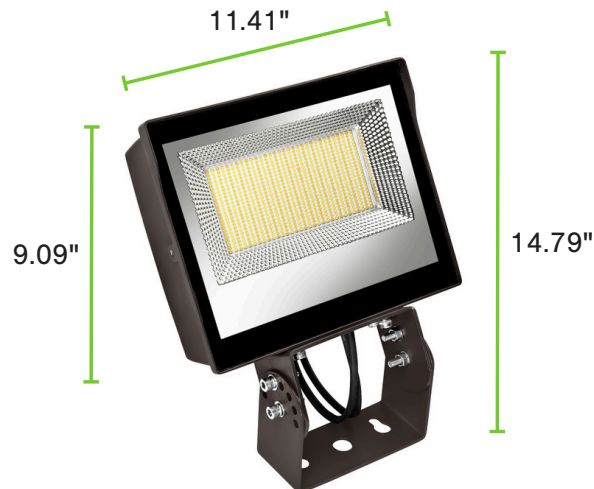

Color Selectable LED Flood Light Fixture

DESCRIPTION

Replace existing metal halide flood fixtures with these more efficient color selectable LED flood fixtures.

FEATURES

- Delivers up to 137 LPW for highly efficient performance
- Slipfitter adjusts up to 180° (90° left and 90° right)
- Trunnion adjusts up to 180° (90° left and 90° right)
- 0-10V dimming; see Dimmer Compatibility for list of compatible dimmers
- Light output changes depending on the color temperature selected; see Selectable Table for full breakdown
- Color temperature can be adjusted using the dip switch on the back of the fixture; see installation instructions for more information

DIMENSIONS

140W W/ SLIPFITTER MOUNT

Length – 9.09"

Length (with mount) – 15.94"

Width – 11.42"

Depth – 3.5"

Weight – 7.72 lbs

Weight (w/ mount) – 9.08 lbs

Slipfitter Length – 6.89"

Slipfitter Width – 4.88"

Slipfitter Height – 2.87"

140W W/ TRUNNION MOUNT

Length – 9.09"

Length (with mount) – 14.79"

Width – 11.41"

Depth – 3.5"

Weight – 7.72 lbs

Weight (w/ mount) – 9.08 lbs

Trunion Length – 7.13"

Trunion Width – 5.35"

Trunion Depth – 2.76"

140W FLOOD FIXTURE